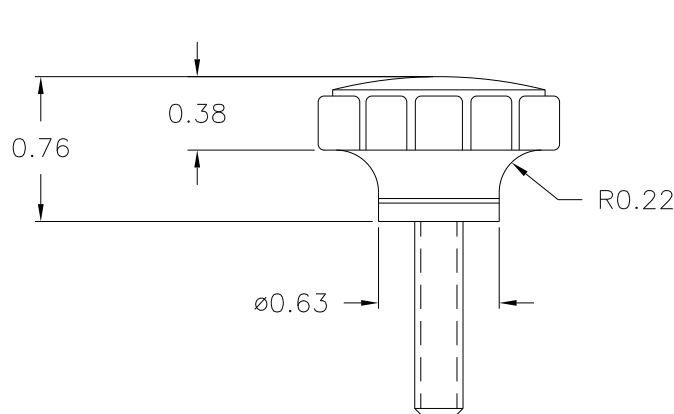

PART NAME: KNOB   SCALE: 1:1   DATE: 3/23/59   DR. BY LSP

THIS DRAWING IS THE PROPERTY OF DAVIES MOLDING COMPANY, IS SUBMITTED SOLELY AS A DESIGN OR ENGINEERING PROJECT. WE ACCEPT NO RESPONSIBILITY WHATSOEVER FOR THE PRACTICAL APPLICATION OF THE PIECES MADE TO THIS DESIGN.

DESIGNERS & MANUFACTURERS OF KNOBS, HANDLES, CASES & CUSTOM PLASTIC COMPONENTS

P/N 3008CW

M^{NO.} 3008

CAVITY	3008
PLUNGER	3008
OUTER PIN	3008-28
INNER PIN	NONE
SHIMS	3008-A+B
INSERT	I0423

ⓑ

MATERIAL: #4311 PHENOLIC (B41)
COLOR: BLACK

TOLERANCES: UNLESS OTHERWISE SPECIFIED	DO NOT SCALE DRAWING	B	WAS G.P. PHENOLIC (B11)	JAM	3/21/16
		A	ADDED INNER & OUTER PINS, CORRECTED TOOLING BOX	TS	10/16/02
DECIMALS: X.XXX ± .005 X.XX ± .015	MM: X.XX ± 0.15MM X.X ± 0.4MM	-	RE-DID REDRAW	TL	11/24/99
		-	CAD REDRAW	HD	9/6/97
FRACTIONS ± 1/64	ANG. ± 1°	CHANGES