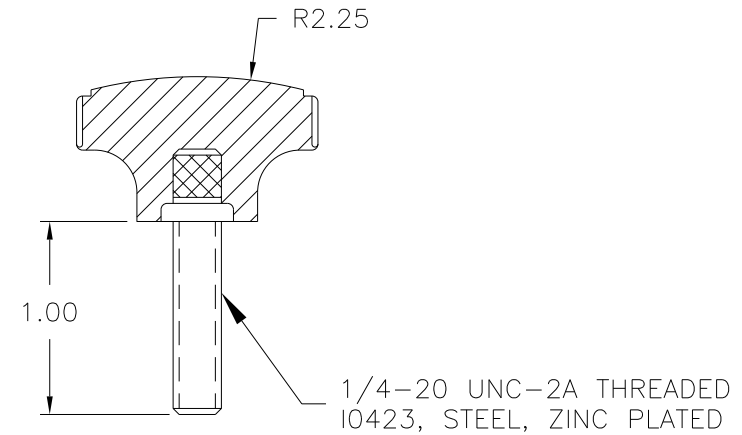

PART NAME: KNOB   SCALE: 1:1   DATE: 3/23/59   DR. BY LSP

THIS DRAWING IS THE PROPERTY OF DAVIES MOLDING COMPANY, IS SUBMITTED SOLELY AS A DESIGN OR ENGINEERING PROJECT. WE ACCEPT NO RESPONSIBILITY WHATSOEVER FOR THE PRACTICAL APPLICATION OF THE PIECES MADE TO THIS DESIGN.

DESIGNERS & MANUFACTURERS OF KNOBS, HANDLES, CASES & CUSTOM PLASTIC COMPONENTS

P/N 3008CW

M^{NO.} 3008

CAVITY	3008
PLUNGER	3008
OUTER PIN	3008-28
INNER PIN	NONE
SHIMS	3008-A+B
INSERT	I0423

ⓑ

MATERIAL: #4311 PHENOLIC (B41)
COLOR: BLACK

TOLERANCES: UNLESS OTHERWISE SPECIFIED	DO NOT SCALE DRAWING	B	WAS G.P. PHENOLIC (B11)	JAM	3/21/16
		A	ADDED INNER & OUTER PINS, CORRECTED TOOLING BOX	TS	10/16/02
DECIMALS: X.XXX ± .005 X.XX ± .015	MM: X.XX ± 0.15MM X.X ± 0.4MM	-	RE-DID REDRAW	TL	11/24/99
		-	CAD REDRAW	HD	9/6/97
FRACTIONS ± 1/64	ANG. ± 1°	CHANGES