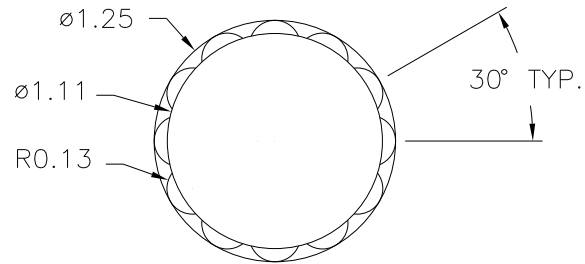

PART NAME: KNOB   SCALE: 1:1   DATE: 3/23/59   DR. BY LSP

THIS DRAWING IS THE PROPERTY OF DAVIES MOLDING COMPANY, IS SUBMITTED SOLELY AS A DESIGN OR ENGINEERING PROJECT. WE ACCEPT NO RESPONSIBILITY WHATSOEVER FOR THE PRACTICAL APPLICATION OF THE PIECES MADE TO THIS DESIGN.

DESIGNERS & MANUFACTURERS OF KNOBS, HANDLES, CASES & CUSTOM PLASTIC COMPONENTS

P/N 3008CW

M^{NO.} 3008

CAVITY	3008
PLUNGER	3008
OUTER PIN	3008-28
INNER PIN	NONE
SHIMS	3008-A+B
INSERT	I0423

ⓑ

MATERIAL: #4311 PHENOLIC (B41)
COLOR: BLACK

TOLERANCES: UNLESS OTHERWISE SPECIFIED	DO NOT SCALE DRAWING	B	WAS G.P. PHENOLIC (B11)	JAM	3/21/16
		A	ADDED INNER & OUTER PINS, CORRECTED TOOLING BOX	TS	10/16/02
DECIMALS: X.XXX ± .005 X.XX ± .015	MM: X.XX ± 0.15MM X.X ± 0.4MM	-	RE-DID REDRAW	TL	11/24/99
		-	CAD REDRAW	HD	9/6/97
FRACTIONS ± 1/64	ANG. ± 1°	CHANGES