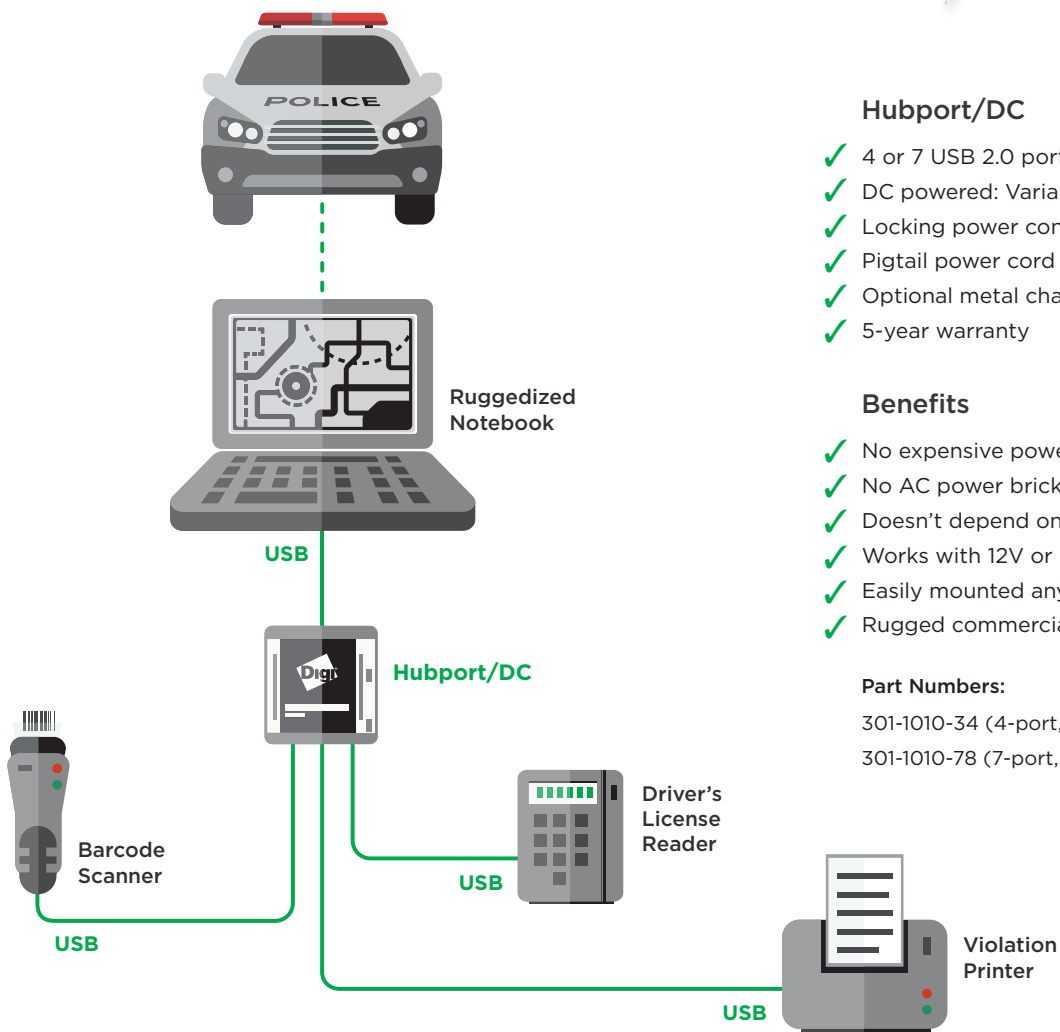

With the principle of “Quality Parts,Customers Priority,Honest Operation,and Considerate Service”,our business mainly focus on the distribution of electronic components. Line cards we deal with include Microchip,ALPS,ROHM,Xilinx,Pulse,ON,Everlight and Freescale. Main products comprise IC,Modules,Potentiometer,IC Socket,Relay,Connector.Our parts cover such applications as commercial,industrial, and automotives areas.

Email & Skype: info@chipsmall.com Web: www.chipsmall.com

Address: A1208, Overseas Decoration Building, #122 Zhenhua RD., Futian, Shenzhen, China

Hubport®/DC

DC powered hubs offering instant Plug and Play USB connectivity in police patrol cars.

Hubport/DC

- ✓ 4 or 7 USB 2.0 ports
- ✓ DC powered: Variable between 5.5-30 volts
- ✓ Locking power connector
- ✓ Pigtail power cord w/ 2-wire included
- ✓ Optional metal chassis
- ✓ 5-year warranty

Benefits

- ✓ No expensive power converter
- ✓ No AC power bricks
- ✓ Doesn't depend on PC for power
- ✓ Works with 12V or 24V vehicle power
- ✓ Easily mounted anywhere, even with Velcro
- ✓ Rugged commercial grade 0°-55° C