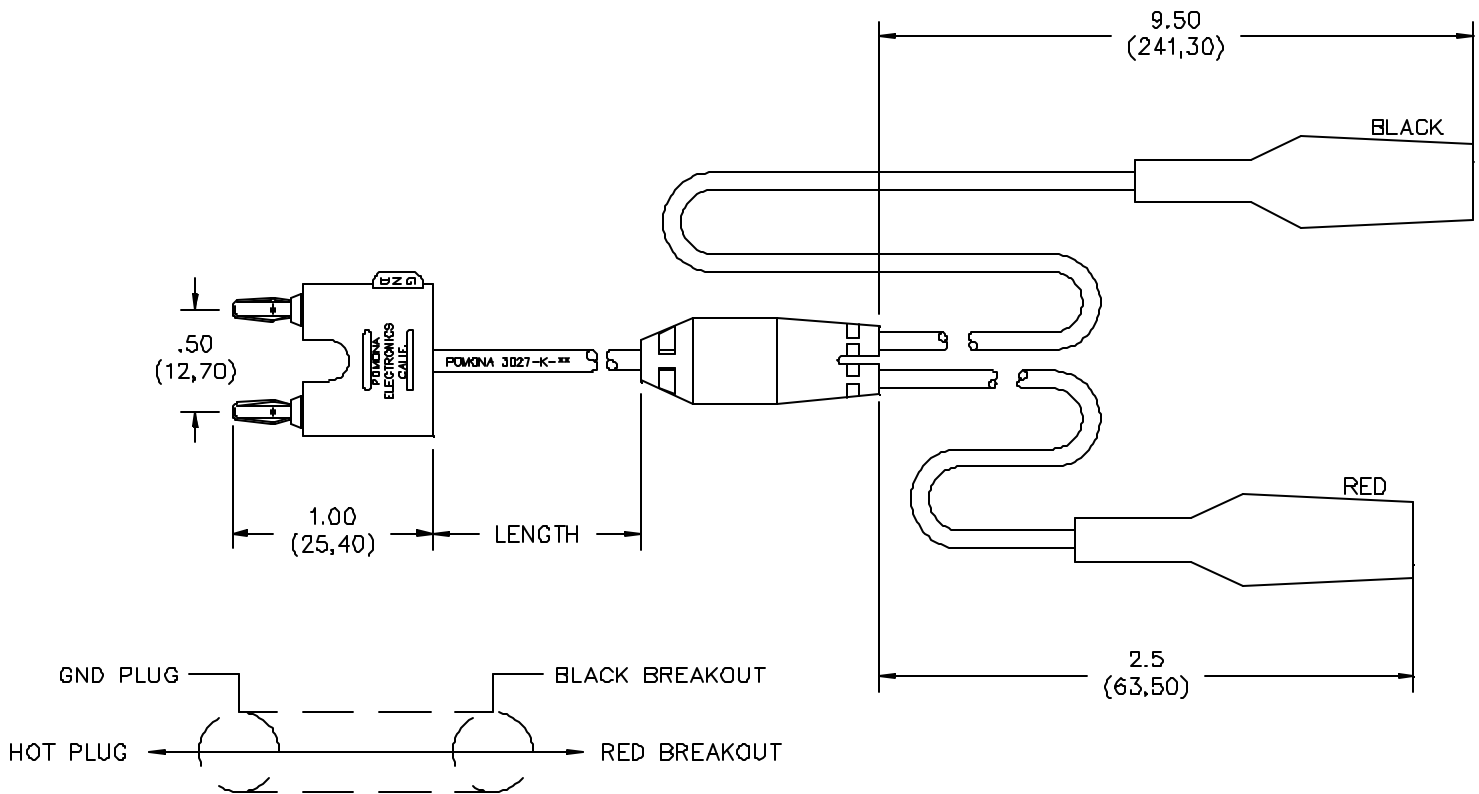

FEATURES:

- Jaws open to .187 Max.

MATERIAL:

Cable Type: RG174/U, .100" O.D.

RATINGS:

Operating Voltage: 45 VRMS

Operating Temperature: +55°C (+122°F) Max.

ORDERING INFORMATION: Model 3027-K-24