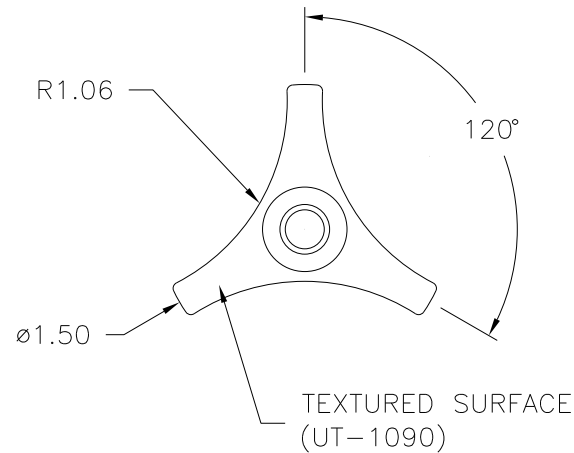

DESIGNERS & MANUFACTURERS
OF KNOBS, HANDLES, CASES &
CUSTOM PLASTIC COMPONENTS

P/N 3036-H

M^{NO.} 38

CAVITY	3036
CORE	3036
CAVITY PLUG	3036-H1
SLEEVE	2780
PIN	3036-H
Ⓐ SHIMS	.306+.241+.015
INSERT	I1333

M ^{NO.}	38 #2
PLATE	0.548
Ⓑ SHIM	0.030

S.O.# 17402

MATERIAL: 20% TALC-FILLED POLYPROPYLENE (BC9)
COLOR: BLACK

TOLERANCES: UNLESS OTHERWISE SPECIFIED	DO NOT SCALE DRAWING				
DECIMALS: X.XXX ± .005 X.XX ± .015	MM: X.XX ± 0.15MM X.X ± 0.4MM	B	CORRECTED SHIM	TS	8/29/02
FRACTIONS ± 1/64	ANG. ± 1°	A	ADDED 0.015 SHIM	JAM	6/5/00
		-	REDRAWN	TL	11/18/99
CHANGES					