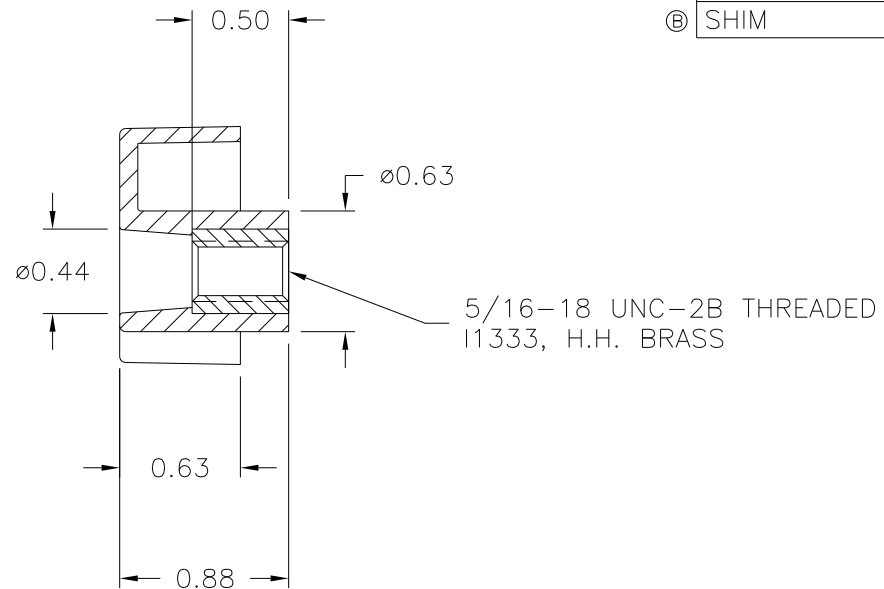

DESIGNERS & MANUFACTURERS
OF KNOBS, HANDLES, CASES &
CUSTOM PLASTIC COMPONENTS

P/N 3036-H

M^{NO.} 38

CAVITY	3036
CORE	3036
CAVITY PLUG	3036-H1
SLEEVE	2780
PIN	3036-H
Ⓐ SHIMS	.306+.241+.015
INSERT	I1333

M ^{NO.}	38 #2
PLATE	0.548
Ⓑ SHIM	0.030

S.O.# 17402

MATERIAL: 20% TALC-FILLED POLYPROPYLENE (BC9)
COLOR: BLACK

TOLERANCES: UNLESS OTHERWISE SPECIFIED	DO NOT SCALE DRAWING				
DECIMALS: X.XXX ± .005 X.XX ± .015	MM: X.XX ± 0.15MM X.X ± 0.4MM	B	CORRECTED SHIM	TS	8/29/02
FRACTIONS ± 1/64	ANG. ± 1°	A	ADDED 0.015 SHIM	JAM	6/5/00
		-	REDRAWN	TL	11/18/99
CHANGES					