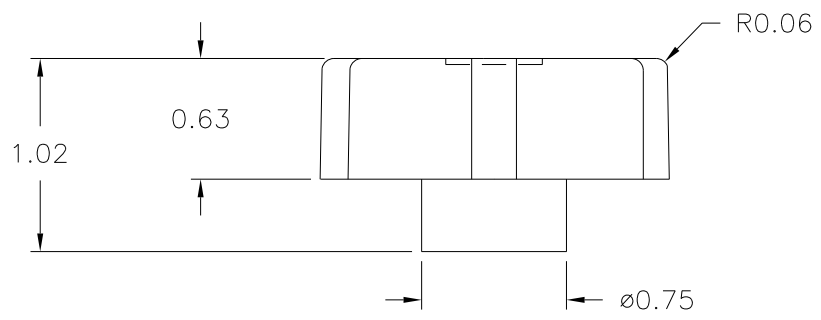

PART NAME: KNOB SCALE: 1:1 DATE: 8/24/65 DR. BY MS

THIS DRAWING IS THE PROPERTY OF DAVIES MOLDING COMPANY, IS SUBMITTED SOLELY AS A DESIGN OR ENGINEERING PROJECT. WE ACCEPT NO RESPONSIBILITY WHATSOEVER FOR THE PRACTICAL APPLICATION OF THE PIECES MADE TO THIS DESIGN.

DESIGNERS & MANUFACTURERS OF KNOBS, HANDLES, CASES & CUSTOM PLASTIC COMPONENTS

P/N	3040-M
M^{NO.}	3040
CAVITY	3040
PLUNGER	3040
PLUNGER PIN	3040-B
SHIM	2 1/4+1/4
PIN	3040-E+AC
INSERT	I0528

5/16-18 UNC-2B THREADED I0528, H.H. BRASS

ⓑ
Ⓐ

MATERIAL: #4311 PLENCO PHENOLIC (B41)
COLOR: BLACK

TOLERANCES: UNLESS OTHERWISE SPECIFIED	DO NOT SCALE DRAWING	-	RE-DID REDRAW	TL	8/30/99
		-	CAD REDRAW	HD	1/11/94
DECIMALS: X.XXX ± .005 X.XX ± .015	MM: X.XX ± 0.15MM X.X ± 0.4MM	B	ADDED	HD	12/13/66
		A	ADDED	HD	5/10/65
FRACTIONS ± 1/64	ANG. ± 1°	CHANGES