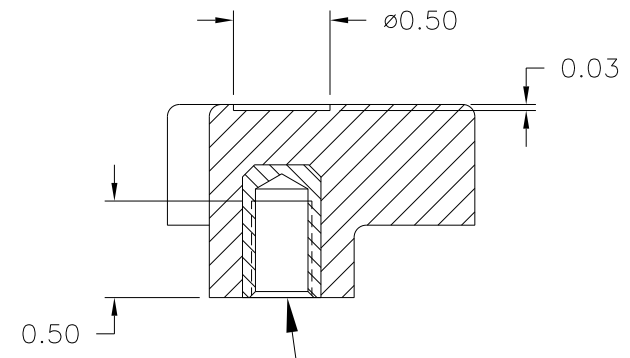

PART NAME: KNOB SCALE: 1:1 DATE: 8/24/65 DR. BY MS

THIS DRAWING IS THE PROPERTY OF DAVIES MOLDING COMPANY, IS SUBMITTED SOLELY AS A DESIGN OR ENGINEERING PROJECT. WE ACCEPT NO RESPONSIBILITY WHATSOEVER FOR THE PRACTICAL APPLICATION OF THE PIECES MADE TO THIS DESIGN.

DESIGNERS & MANUFACTURERS OF KNOBS, HANDLES, CASES & CUSTOM PLASTIC COMPONENTS

P/N	3040-M
M^{NO.}	3040
CAVITY	3040
PLUNGER	3040
PLUNGER PIN	3040-B
SHIM	2 1/4+1/4
PIN	3040-E+AC
INSERT	I0528

5/16-18 UNC-2B THREADED I0528, H.H. BRASS

ⓑ
Ⓐ

MATERIAL: #4311 PLENCO PHENOLIC (B41)
COLOR: BLACK

TOLERANCES: UNLESS OTHERWISE SPECIFIED	DO NOT SCALE DRAWING	-	RE-DID REDRAW	TL	8/30/99
		-	CAD REDRAW	HD	1/11/94
DECIMALS: X.XXX ± .005 X.XX ± .015	MM: X.XX ± 0.15MM X.X ± 0.4MM	B	ADDED	HD	12/13/66
		A	ADDED	HD	5/10/65
FRACTIONS ± 1/64	ANG. ± 1°	CHANGES