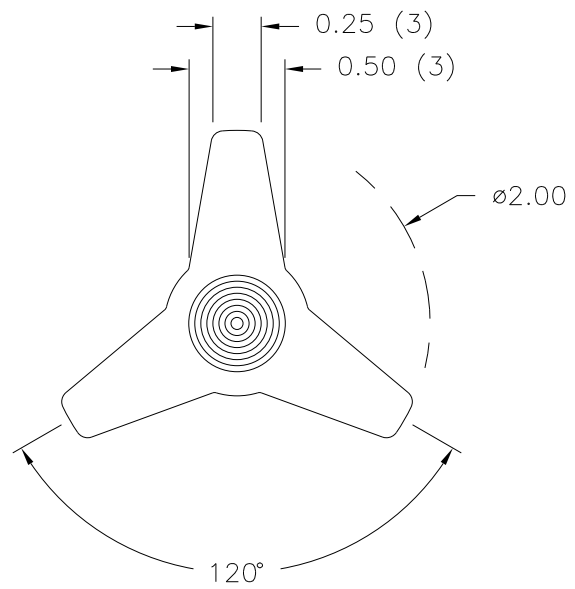

PART NAME: KNOB SCALE: 1:1 DATE: 8/24/65 DR. BY MS

THIS DRAWING IS THE PROPERTY OF DAVIES MOLDING COMPANY, IS SUBMITTED SOLELY AS A DESIGN OR ENGINEERING PROJECT. WE ACCEPT NO RESPONSIBILITY WHATSOEVER FOR THE PRACTICAL APPLICATION OF THE PIECES MADE TO THIS DESIGN.

DESIGNERS & MANUFACTURERS OF KNOBS, HANDLES, CASES & CUSTOM PLASTIC COMPONENTS

P/N	3040-M
M^{NO.}	3040
CAVITY	3040
PLUNGER	3040
PLUNGER PIN	3040-B
SHIM	2 1/4+1/4
PIN	3040-E+AC
INSERT	I0528

5/16-18 UNC-2B THREADED I0528, H.H. BRASS

ⓑ
Ⓐ

MATERIAL: #4311 PLENCO PHENOLIC (B41)
COLOR: BLACK

TOLERANCES: UNLESS OTHERWISE SPECIFIED	DO NOT SCALE DRAWING	-	RE-DID REDRAW	TL	8/30/99
		-	CAD REDRAW	HD	1/11/94
DECIMALS: X.XXX ± .005 X.XX ± .015	MM: X.XX ± 0.15MM X.X ± 0.4MM	B	ADDED	HD	12/13/66
		A	ADDED	HD	5/10/65
FRACTIONS ± 1/64	ANG. ± 1°	CHANGES