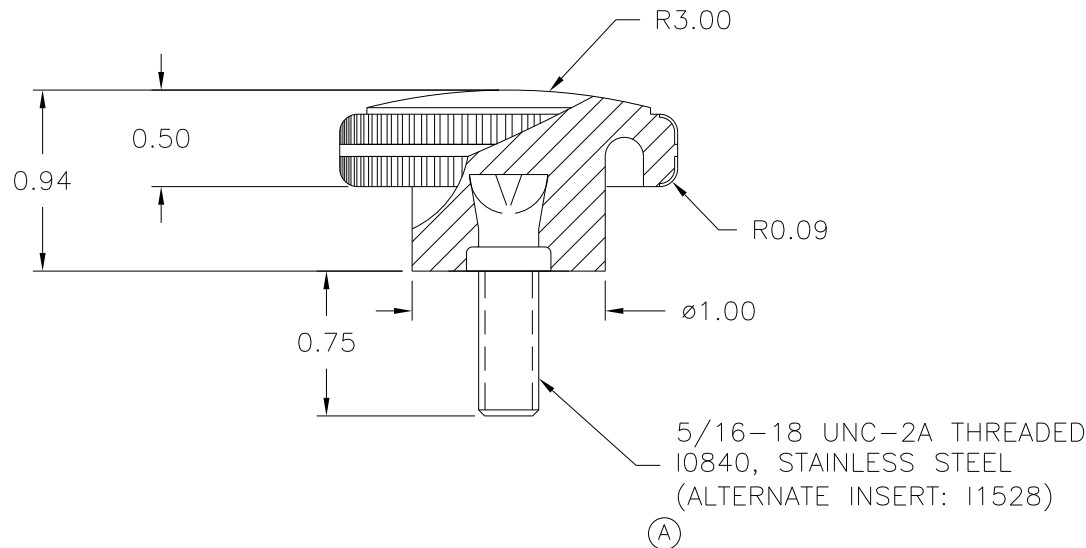

M ^{NO.}	3050
CAVITY	3050
PLUNGER	3050
PINS	3000-E
PIN BAR SHIM	.018
INSERT	I0840
(A) ALT. INSERT	I1528

72 KNURLS EQUALLY SPACED
0.03 WIDE X 0.02 DEEP

5/16-18 UNC-2A THREADED
I0840, STAINLESS STEEL
(ALTERNATE INSERT: I1528)