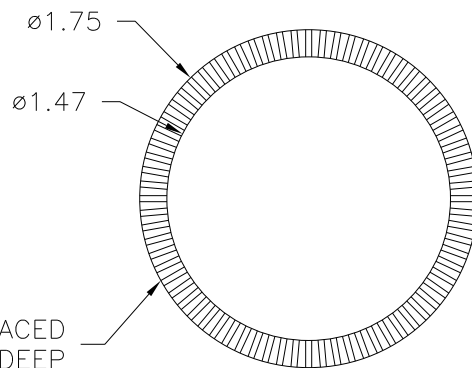

Email & Skype: info@chipsmall.com Web: www.chipsmall.com

Address: A1208, Overseas Decoration Building, #122 Zhenhua RD., Futian, Shenzhen, China

PART NAME: KNOB

SCALE: 1:1

DATE: 10/18/94

DR. BY HD

DESIGNERS & MANUFACTURERS
OF KNOBS, HANDLES, CASES &
CUSTOM PLASTIC COMPONENTS

M ^{NO.}	3050
CAVITY	3050
PLUNGER	3050
PINS	3000-E
PIN BAR SHIM	.018
INSERT	I0840
(A) ALT. INSERT	I1528

72 KNURLS EQUALLY SPACED
0.03 WIDE X 0.02 DEEP

5/16-18 UNC-2A THREADED
I0840, STAINLESS STEEL
(ALTERNATE INSERT: I1528)