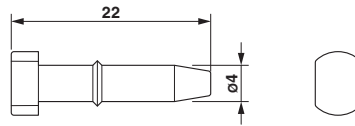

Filler plugs - KDT-ST 4 - 3063934

Dimensional drawing

Dimensional drawing

Phoenix Contact 2018 © - all rights reserved
<http://www.phoenixcontact.com>

PHOENIX CONTACT GmbH & Co. KG
Flachsmarktstr. 8
32825 Blomberg
Germany
Tel. +49 5235 300
Fax +49 5235 3 41200
<http://www.phoenixcontact.com>