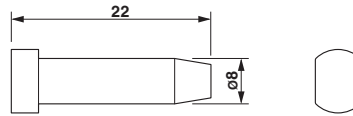

Filler plugs - KDT-ST 8 - 3063976

Dimensional drawing

Dimensional drawing

Phoenix Contact 2018 © - all rights reserved
<http://www.phoenixcontact.com>

PHOENIX CONTACT GmbH & Co. KG
Flachsmarktstr. 8
32825 Blomberg
Germany
Tel. +49 5235 300
Fax +49 5235 3 41200
<http://www.phoenixcontact.com>