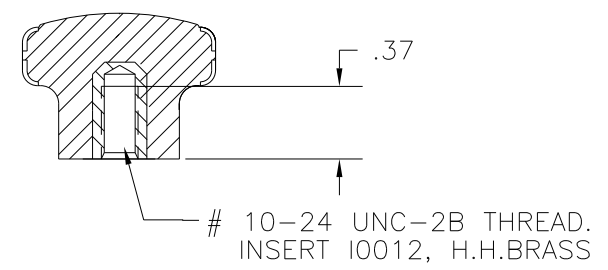

PART NAME: KNOB   SCALE: 1:1   DATE: 6/24/75   DR. BY NH

THIS DRAWING IS THE PROPERTY OF DAVIES MOLDING COMPANY, IS SUBMITTED SOLELY AS A DESIGN OR ENGINEERING PROJECT. WE ACCEPT NO RESPONSIBILITY WHATSOEVER FOR THE PRACTICAL APPLICATION OF THE PIECES MADE TO THIS DESIGN.

DESIGNERS & MANUFACTURERS OF KNOBS, HANDLES, CASES & CUSTOM PLASTIC COMPONENTS

P/N	3065-C
M NO.	1475
CAVITY	3065
PLUNGER	3065
PINS	2965-BW
SPACER	3065
SHIMS	1(.250)THK.
INSERT	I0012
PLUNGER KEY	1/4x1/4x7/16
CAVITY KEY	1/4x1/4x1/2

MATERIAL: G.P. PHENOLIC (B11)
COLOR: BLACK

TOLERANCES: UNLESS OTHERWISE SPECIFIED	DO NOT SCALE DRAWING			
DECIMALS: X.XXX $\pm$ .005 X.XX $\pm$ .015	MM: X.XX $\pm$ 0.15MM X.X $\pm$ 0.4MM	-	UPDATED DWG. W/ ADDED TOL. BLOCK	HD 12/20/96
FRACTIONS $\pm$ 1/64	ANG. $\pm$ 1°	-	CAD/REDRAWN	HD 6/24/94
CHANGES