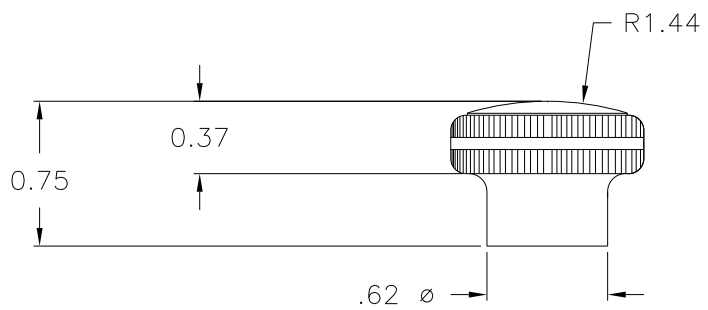

PART NAME: KNOB   SCALE: 1:1   DATE: 6/24/75   DR. BY NH

THIS DRAWING IS THE PROPERTY OF DAVIES MOLDING COMPANY, IS SUBMITTED SOLELY AS A DESIGN OR ENGINEERING PROJECT. WE ACCEPT NO RESPONSIBILITY WHATSOEVER FOR THE PRACTICAL APPLICATION OF THE PIECES MADE TO THIS DESIGN.

DESIGNERS & MANUFACTURERS OF KNOBS, HANDLES, CASES & CUSTOM PLASTIC COMPONENTS

P/N	3065-C
M NO.	1475
CAVITY	3065
PLUNGER	3065
PINS	2965-BW
SPACER	3065
SHIMS	1(.250)THK.
INSERT	I0012
PLUNGER KEY	1/4x1/4x7/16
CAVITY KEY	1/4x1/4x1/2

MATERIAL: G.P. PHENOLIC (B11)
COLOR: BLACK

TOLERANCES: UNLESS OTHERWISE SPECIFIED	DO NOT SCALE DRAWING			
DECIMALS: X.XXX $\pm$ .005 X.XX $\pm$ .015	MM: X.XX $\pm$ 0.15MM X.X $\pm$ 0.4MM	-	UPDATED DWG. W/ ADDED TOL. BLOCK	HD 12/20/96
FRACTIONS $\pm$ 1/64	ANG. $\pm$ 1°	-	CAD/REDRAWN	HD 6/24/94
CHANGES