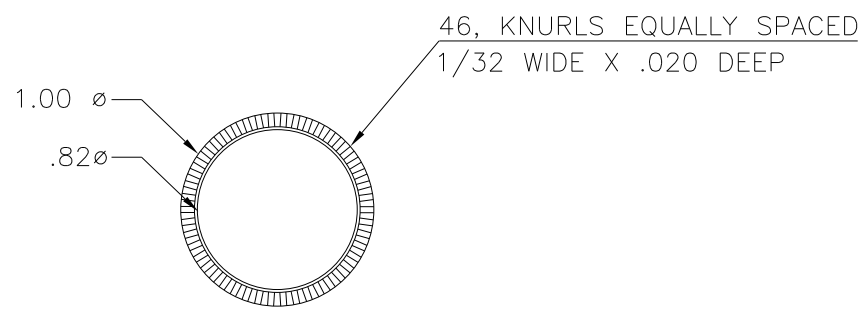

PART NAME: KNOB   SCALE: 1:1   DATE: 6/24/75   DR. BY NH

THIS DRAWING IS THE PROPERTY OF DAVIES MOLDING COMPANY, IS SUBMITTED SOLELY AS A DESIGN OR ENGINEERING PROJECT. WE ACCEPT NO RESPONSIBILITY WHATSOEVER FOR THE PRACTICAL APPLICATION OF THE PIECES MADE TO THIS DESIGN.

DESIGNERS & MANUFACTURERS OF KNOBS, HANDLES, CASES & CUSTOM PLASTIC COMPONENTS

P/N	3065-C
M NO.	1475
CAVITY	3065
PLUNGER	3065
PINS	2965-BW
SPACER	3065
SHIMS	1(.250)THK.
INSERT	I0012
PLUNGER KEY	1/4x1/4x7/16
CAVITY KEY	1/4x1/4x1/2

MATERIAL: G.P. PHENOLIC (B11)
COLOR: BLACK

TOLERANCES: UNLESS OTHERWISE SPECIFIED	DO NOT SCALE DRAWING			
DECIMALS: X.XXX $\pm$ .005 X.XX $\pm$ .015	MM: X.XX $\pm$ 0.15MM X.X $\pm$ 0.4MM	-	UPDATED DWG. W/ ADDED TOL. BLOCK	HD 12/20/96
FRACTIONS $\pm$ 1/64	ANG. $\pm$ 1°	-	CAD/REDRAWN	HD 6/24/94
CHANGES