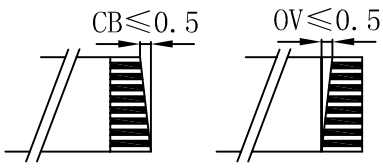

Item	Code	Spec
NO of PIN	N	20
Pitch	P	0.5 ± 0.05
Total Length	L	76 ± 1
Margin	M	0.5 ± 0.05
Thickness	T	0.3 ± 0.03
Strip Length	S1	3.5 ± 0.5
	S2	3.5 ± 0.5
Supporting Length	D1	6.0 ± 1.0
	D2	6.0 ± 1.0
Total Pitch	TP	9.5 ± 0.05
Total Width	W	10.5 ± 0.05
Conductors	Width	0.3 ± 0.03
	Thickness	0.035 ± 0.005
	Plated	Sn(1um) Min
Film	White	0.06mm
	White	0.06mm
Supporting	Blue	0.225mm
UL NO.	UL20890(105 °C 90V)	

Processing requirement:

1.			
NO.	Specification description	Number	Remarks