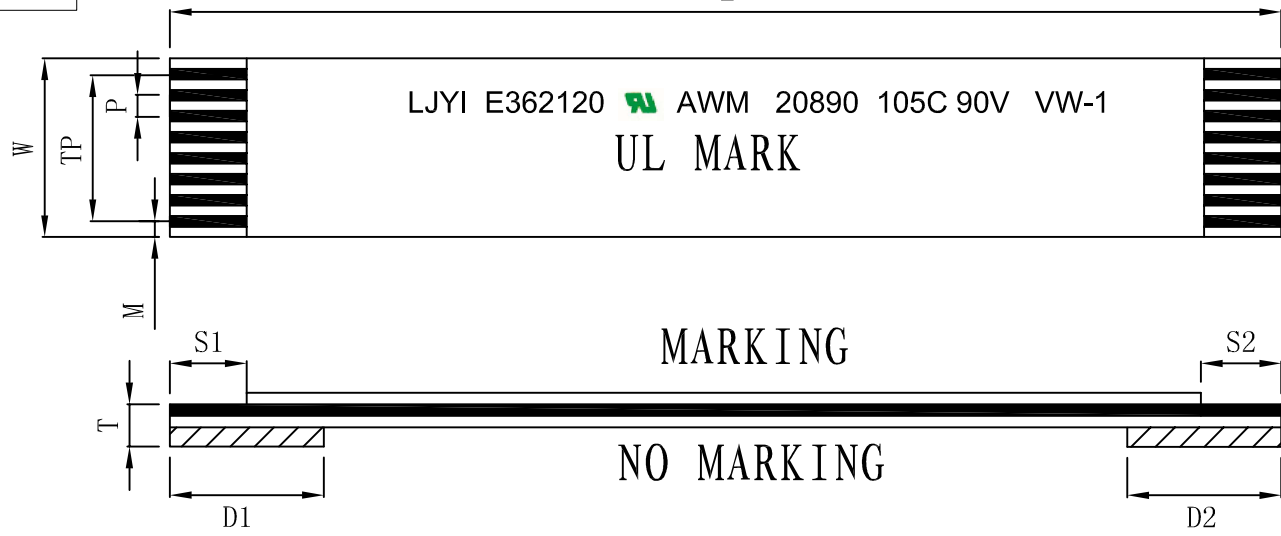

RoHS  
Halogen-Free

Edition	Modifier	Date	Description	ECN No.

Item	Code	Spec
NO of PIN	N	20
Pitch	P	$0.5 \pm 0.05$
Total Length	L	$76 \pm 1$
Margin	M	$0.5 \pm 0.05$
Thickness	T	$0.3 \pm 0.03$
Strip Length	S1	$3.5 \pm 0.5$
	S2	$3.5 \pm 0.5$
Supporting Length	D1	$6.0 \pm 1.0$
	D2	$6.0 \pm 1.0$
Total Pitch	TP	$9.5 \pm 0.05$
Total Width	W	$10.5 \pm 0.05$
Conductors	Width	$0.3 \pm 0.03$
	Thickness	$0.035 \pm 0.005$
	Plated	Sn(1um) Min
Film	White	0.06mm
	White	0.06mm
Supporting	Blue	0.225mm
UL NO.	<b>UL20890(105 °C 90V)</b>	

Processing requirement:

1.			
NO.	Specification description	Number	Remarks

**CnC Tech, LLC**  
Industrial Cable and Connector Technology

DRAWN BY:	DATE: 2018/07/20	DESCRIPTION: 20-76-0.5-3.5/3.5-6/6-A-Tin
CHECKED BY:	SHEET 1 of 1	ITEM NO. 310-20-0076
APPROVED BY:	SCALE 1:1	REV. A/0   UNIT: mm