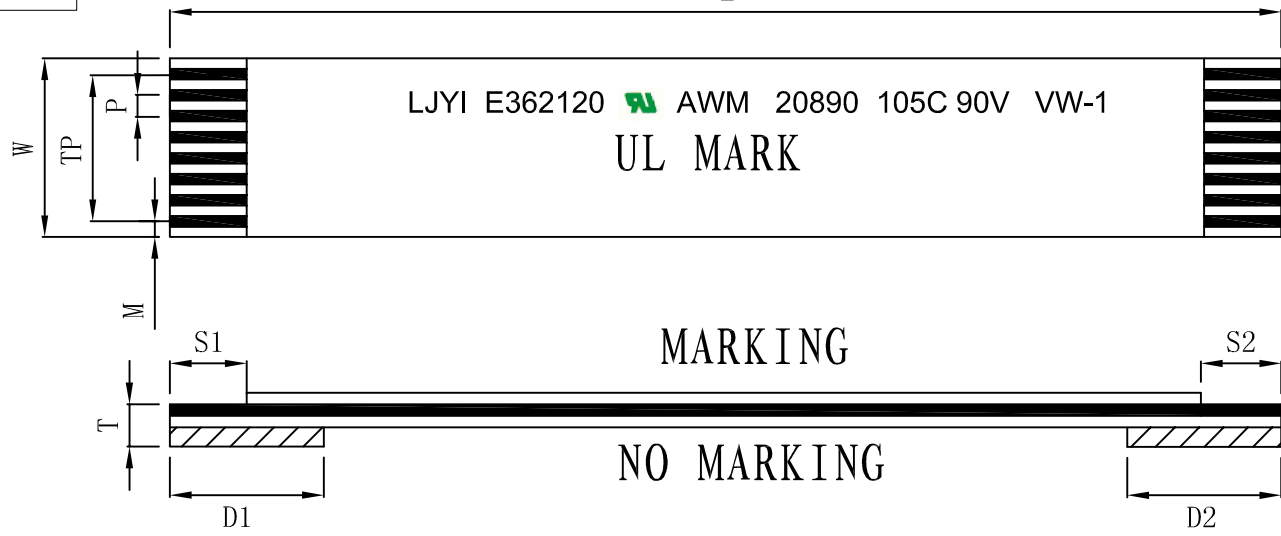

RoHS  
Halogen-Free

Edition	Modifier	Date	Description	ECN No.

Item	Code	Spec
NO of PIN	N	24
Pitch	P	$0.5 \pm 0.05$
Total Length	L	$51 \pm 1$
Margin	M	$0.5 \pm 0.05$
Thickness	T	$0.3 \pm 0.03$
Strip Length	S1	$3.5 \pm 0.5$
	S2	$3.5 \pm 0.5$
Supporting Length	D1	$6.0 \pm 1.0$
	D2	$6.0 \pm 1.0$
Total Pitch	TP	$11.5 \pm 0.05$
Total Width	W	$12.5 \pm 0.05$
Conductors	Width	$0.3 \pm 0.03$
	Thickness	$0.035 \pm 0.005$
	Plated	Sn(1um) Min
Film	White	0.06mm
	White	0.06mm
Supporting	Blue	0.225mm
UL NO.	<b>UL20890(105 °C 90V)</b>	

Processing requirement:

1.			
NO.	Specification description	Number	Remarks

**CnC Tech, LLC**  
Industrial Cable and Connector Technology

DRAWN BY:	DATE: 2018/07/20	DESCRIPTION: 24-51-0.5-3.5/3.5-6/6-A-Tin
CHECKED BY:	SHEET 1 of 1	ITEM NO. 310-24-0051
APPROVED BY:	SCALE 1:1	REV. A/0 UNIT: mm