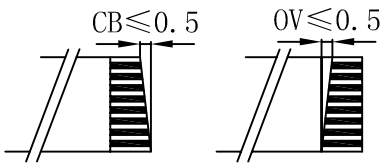

RoHS  
Halogen-Free

Edition	Modifier	Date	Description	ECN No.

Item	Code	Spec
NO of PIN	N	24
Pitch	P	$0.5 \pm 0.05$
Total Length	L	$51 \pm 1$
Margin	M	$0.5 \pm 0.05$
Thickness	T	$0.3 \pm 0.03$
Strip Length	S1	$3.5 \pm 0.5$
	S2	$3.5 \pm 0.5$
Supporting Length	D1	$6.0 \pm 1.0$
	D2	$6.0 \pm 1.0$
Total Pitch	TP	$11.5 \pm 0.05$
Total Width	W	$12.5 \pm 0.05$
Conductors	Width	$0.3 \pm 0.03$
	Thickness	$0.035 \pm 0.005$
	Plated	Sn(1um) Min
Film	White	0.06mm
	White	0.06mm
Supporting	Blue	0.225mm
UL NO.	<b>UL20890(105 °C 90V)</b>	

Processing requirement:

1.			
NO.	Specification description	Number	Remarks

**CnC Tech, LLC**  
Industrial Cable and Connector Technology

DRAWN BY:	DATE: 2018/07/20	DESCRIPTION: 24-51-0.5-3.5/3.5-6/6-A-Tin
CHECKED BY:	SHEET 1 of 1	ITEM NO. 310-24-0051
APPROVED BY:	SCALE 1:1	REV. A/0 UNIT: mm