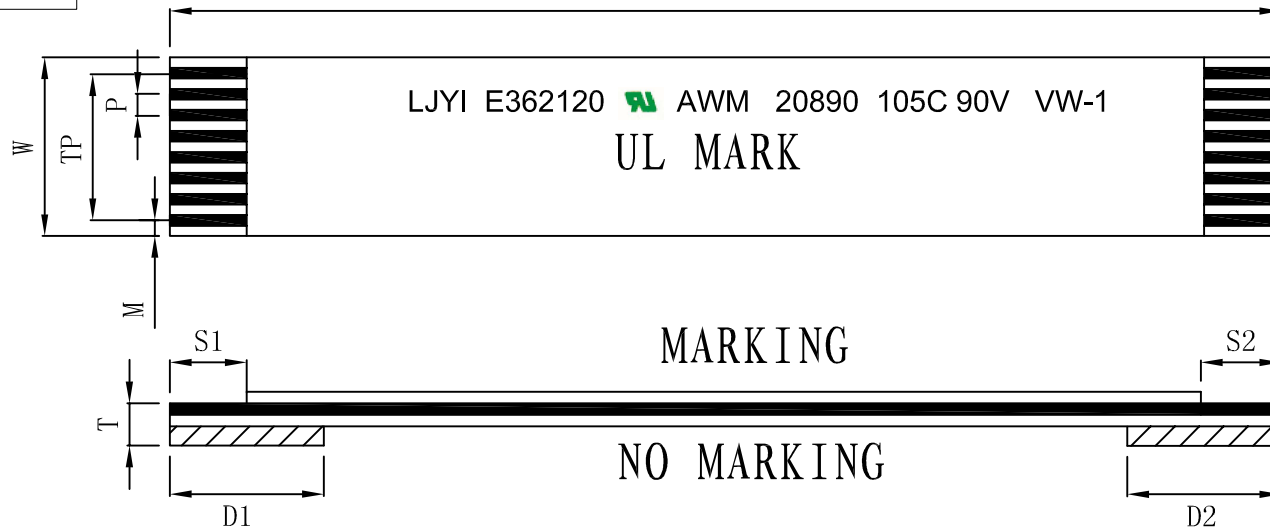

RoHS  
Halogen-Free

Edition	Modifier	Date	Description	ECN No.

Item	Code	Spec
NO of PIN	N	10
Pitch	P	$1.0 \pm 0.07$
Total Length	L	$203 \pm 2$
Margin	M	$1.0 \pm 0.07$
Thickness	T	$0.3 \pm 0.03$
Strip Length	S1	$3.5 \pm 0.5$
	S2	$3.5 \pm 0.5$
Supporting Length	D1	$6.0 \pm 1.0$
	D2	$6.0 \pm 1.0$
Total Pitch	TP	$9.0 \pm 0.08$
Total Width	W	$11.0 \pm 0.08$
Conductors	Width	$0.65 \pm 0.03$
	Thickness	$0.05 \pm 0.005$
	Plated	Sn(1um) Min
Film	White	0.06mm
	White	0.06mm
Supporting	Blue	0.225mm
UL NO.	<b>UL20890(105 °C 90V)</b>	

Processing requirement:

NO.	Specification description	Number	Remarks
1.			

**CnC Tech, LLC**  
Industrial Cable and Connector Technology

DRAWN BY:	DATE: 2018/07/20	DESCRIPTION: 10-203-1.0-3.5/3.5-6/6-A-Tin
CHECKED BY:	SHEET 1 of 1	ITEM NO. 311-10-0203
APPROVED BY:	SCALE 1:1	REV. A/0   UNIT: mm