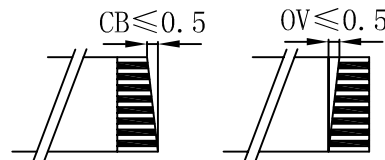

RoHS  
Halogen-Free

Edition	Modifier	Date	Description	ECN No.

Item	Code	Spec
NO of PIN	N	10
Pitch	P	$1.0 \pm 0.07$
Total Length	L	$203 \pm 2$
Margin	M	$1.0 \pm 0.07$
Thickness	T	$0.3 \pm 0.03$
Strip Length	S1	$3.5 \pm 0.5$
	S2	$3.5 \pm 0.5$
Supporting Length	D1	$6.0 \pm 1.0$
	D2	$6.0 \pm 1.0$
Total Pitch	TP	$9.0 \pm 0.08$
Total Width	W	$11.0 \pm 0.08$
Conductors	Width	$0.65 \pm 0.03$
	Thickness	$0.05 \pm 0.005$
	Plated	Sn(1um) Min
Film	White	0.06mm
	White	0.06mm
Supporting	Blue	0.225mm
UL NO.	<b>UL20890(105 °C 90V)</b>	

Processing requirement:

NO.	Specification description	Number	Remarks
1.			

**CnC Tech, LLC**  
Industrial Cable and Connector Technology

DRAWN BY:	DATE: 2018/07/20	DESCRIPTION: 10-203-1.0-3.5/3.5-6/6-A-Tin
CHECKED BY:	SHEET 1 of 1	ITEM NO. 311-10-0203
APPROVED BY:	SCALE 1:1	REV. A/0   UNIT: mm