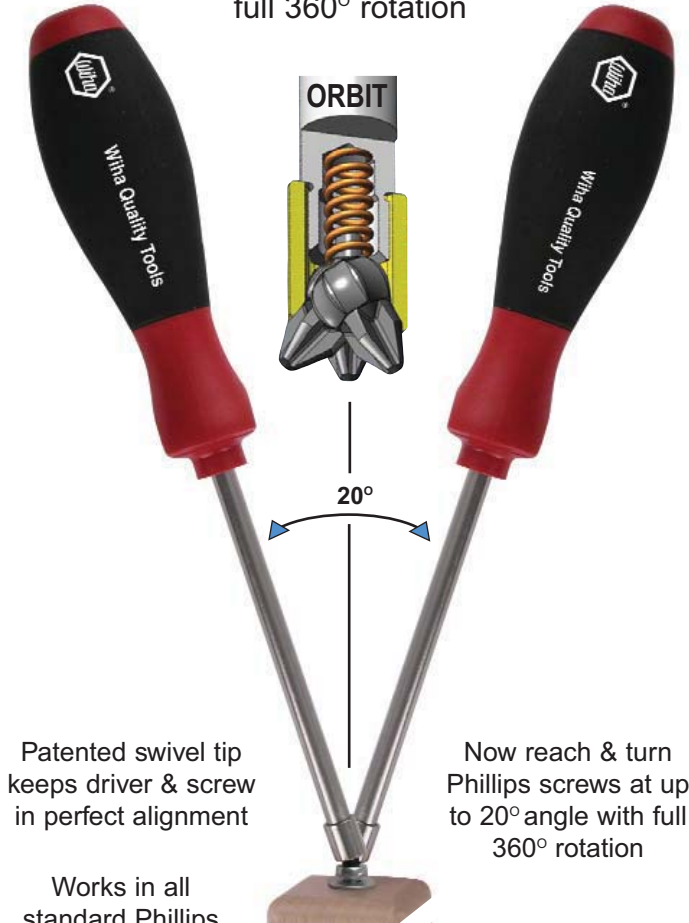

Reach & turn Phillips screws at up to 20° angle with full 360° rotation

Patented swivel tip keeps driver & screw in perfect alignment

Works in all standard Phillips head screws

Now reach & turn Phillips screws at up to 20° angle with full 360° rotation

2 Piece Orbit Driver Set

- Includes #1 & #2 Phillips drivers
- Now reach and turn Phillips screws at up to 20° angle with full 360° rotation
- Easily access those hard to reach screws
- Patented swivel tip keeps driver & screw in perfect alignment, maintains full engagement
- Reduces cam out damage, screws & tools last longer
- Works on all standard Phillips Screws
- Ergonomic function allows natural wrist rotation
- Easily works around obstructions