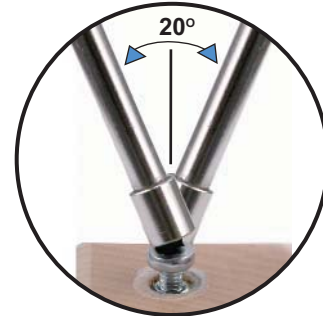

Email & Skype: info@chipsmall.com Web: www.chipsmall.com

Address: A1208, Overseas Decoration Building, #122 Zhenhua RD., Futian, Shenzhen, China

Wiha SoftFinish® Orbit Pivoting Phillips Drivers

Works On All Standard Phillips Head Screws

Reach & turn Phillips screws at up to 20° angle with full 360° rotation

Patented swivel tip keeps driver & screw in perfect alignment

Works in all standard Phillips head screws

Now reach & turn Phillips screws at up to 20° angle with full 360° rotation

2 Piece Orbit Driver Set

- Includes #1 & #2 Phillips drivers
- Now reach and turn Phillips screws at up to 20° angle with full 360° rotation
- Easily access those hard to reach screws
- Patented swivel tip keeps driver & screw in perfect alignment, maintains full engagement
- Reduces cam out damage, screws & tools last longer
- Works on all standard Phillips Screws
- Ergonomic function allows natural wrist rotation
- Easily works around obstructions