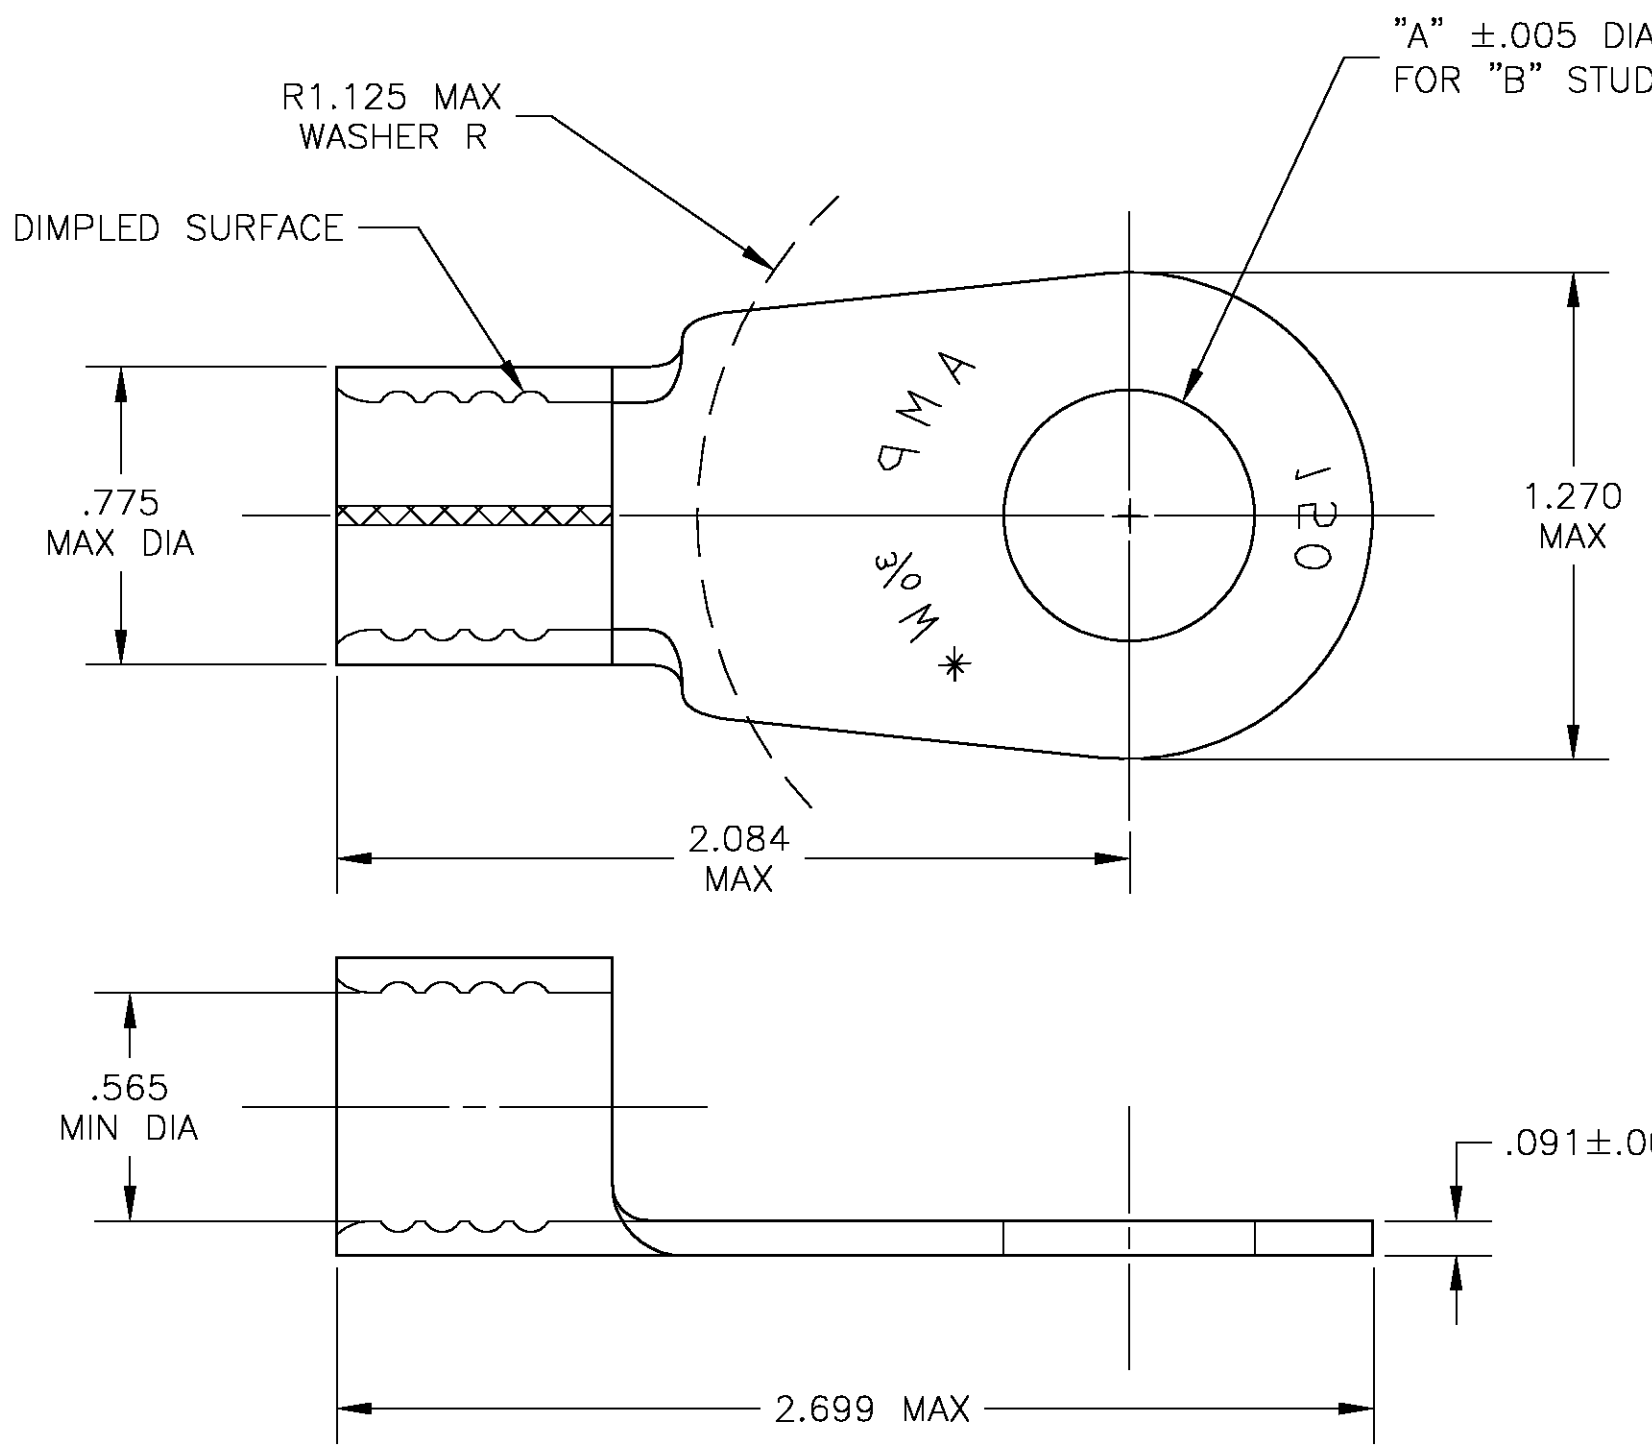

LOC	DIST	REVISIONS			
P	LTR	DESCRIPTION	DATE	DWN	APVD
G	86	G	REDRAWN PER 0G3A-0395-04	02JUN04	JR MS

- △1 COPPER PER ASTM B-152, ANNEALED
- △2 TIN PER ASTM B-545

OBSOLETE	1/2	.515	1-322222-0
	5/8	.656	322222
	DIM "B"	DIM "A"	PART NO

THIS DRAWING IS A CONTROLLED DOCUMENT.		DWN jr_ruth 02JUN04	Tyco Electronics Corporation Harrisburg, PA 17105	
DIMENSIONS: INCHES 		CHK MJ SPICER 02JUN04		
TOLERANCES UNLESS OTHERWISE SPECIFIED: 0 PLC ± - 1 PLC ± - 2 PLC ± - 3 PLC ± .008 4 PLC ± - ANGLES ± 5°		APVD MJ SPICER 02JUN04	NAME	
MATERIAL - △1		FINISH - △2	TERMINAL, SOLISTRAND, RING TONGUE, WIRE SIZE: 3/0 AWG	
CUSTOMER DRAWING		WEIGHT -	SIZE A3	CAGE CODE 00779
			DRAWING NO C-322222	RESTRICTED TO -
			SCALE 2:1	SHEET 1 OF 1
				REV G