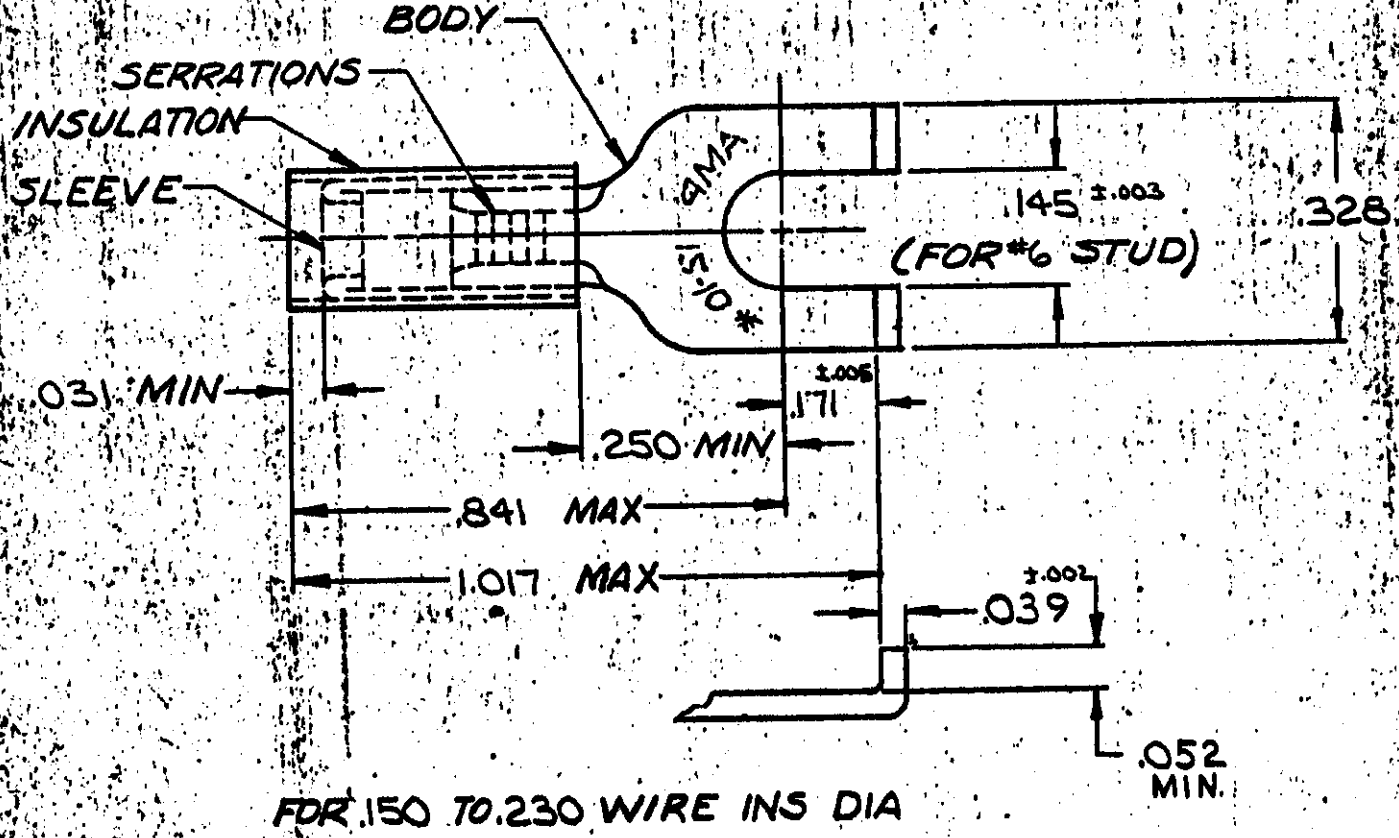

WIRE	324587	SLEEVE: COPPER (QQ-C-576) BODY: COPPER (QQ-C-576) TIN PL (MIL-T-10727) INSULATION: NYLON COLOR: YELLOW
TERMINAL		

QTY	DESCRIPTION	PART NO	MATERIAL & FINISH
UNLESS OTHERWISE SPECIFIED DIMENSIONS ARE IN INCHES		CONTRACT NO. <i>4</i>	AMP INCORPORATED HARRISBURG, PENNSYLVANIA
TOLERANCES ON: DECIMALS ±.008 ANGLES ±5°		DR. <i>Wayne Miller</i> 5-6-70 CHK <i>Pat Monaghan</i> 5-9-70 APPD <i>Swabek</i> 5-9-70 REL <i>Huang</i> 5-11-70	
MATERIAL	SEE TABLE	DSGN APPD <i>[Signature]</i>	SIZE A
		OTHER APPD	CODE IDENT NO. 00779
			NUMBER 324587
			SCALE NTS
			SHEET 1 OF 1