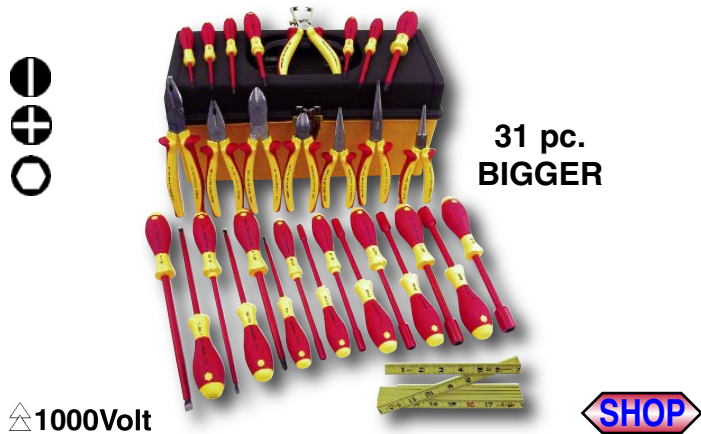

1000Volt

328 96 31 Pc. Pliers & Screwdriver Set. Insulation According to VDE 0682/part 201, EN/IEC 60900, ASTM F-1505-01, NFPA70E, up to 1000 volt. Individually Tested. Pliers drop-forged from special tool steel, individually high frequency induction hardened, chrome/nickel plated, mirror-polished. Set includes 6ft. Fiber glass folding ruler.

328 96 31 Pc. Master Electrician's Insulated Set

Table with 2 columns: Item#, Set Includes, and lbs. 12.75. Lists tools like Long Nose Pliers, Side Cutters, High Leverage Cutters, and various nut drivers.