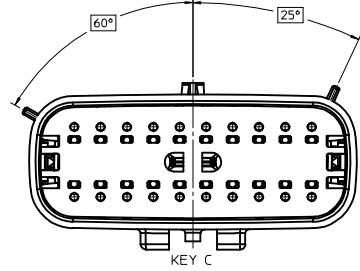

SHEET DESCRIPTION
KEY CONFIGURATIONS CONT.

2X6

2X8

2X10

ENTER DESCRIPTION EC NO: UAU2017-0031 DRAWING: 104 CHKD: APPR: KDKOSK1	2016/08/16 2016/09/01	QUALITY SYMBOLS ▽=0 ▽=0 ▽=0	GENERAL TOLERANCES (UNLESS SPECIFIED)		DIMENSION STYLE MM ONLY	SCALE 3:1	DESIGN UNITS METRIC	THIRD ANGLE PROJECTION
			4 PLACES ± --- ± --- 3 PLACES ± --- ± --- 2 PLACES ± 0.10 ± --- 1 PLACE ± 0.2 ± --- 0 PLACE ± --- ± ---	mm INCH	DRAWN BY DATE APPROFIT 2014/04/28	CHECKED BY DATE KBORUSZEWSKI 2014/04/29	APPROVED BY DATE VKOSHY 2014/05/14	MATERIAL NO. SEE NOTE 2a.
DRAFT WHERE APPLICABLE MUST REMAIN WITHIN DIMENSIONS			THIS DRAWING CONTAINS INFORMATION THAT IS PROPRIETARY TO MOLEX INCORPORATED AND SHOULD NOT BE USED WITHOUT WRITTEN PERMISSION					

SHEET DESCRIPTION
BLADE SEALED ASSEMBLY

DESCRIPTION	DIMENSIONS				
	A	B	C	D	E
2X2	15.54	1.75	24.40	54.45	22.23
2X3 STANDARD	19.04	3.50	26.21	54.45	22.23
2X3 LENGTHENED	19.04	3.50	26.21	56.45	22.23
2X4	22.54	1.75	27.21	54.45	22.23
2X6	29.54	1.75	32.27	54.45	22.23
2X8	36.54	1.75	38.88	54.45	22.23
2X10	43.64	1.75	45.65	54.45	22.05