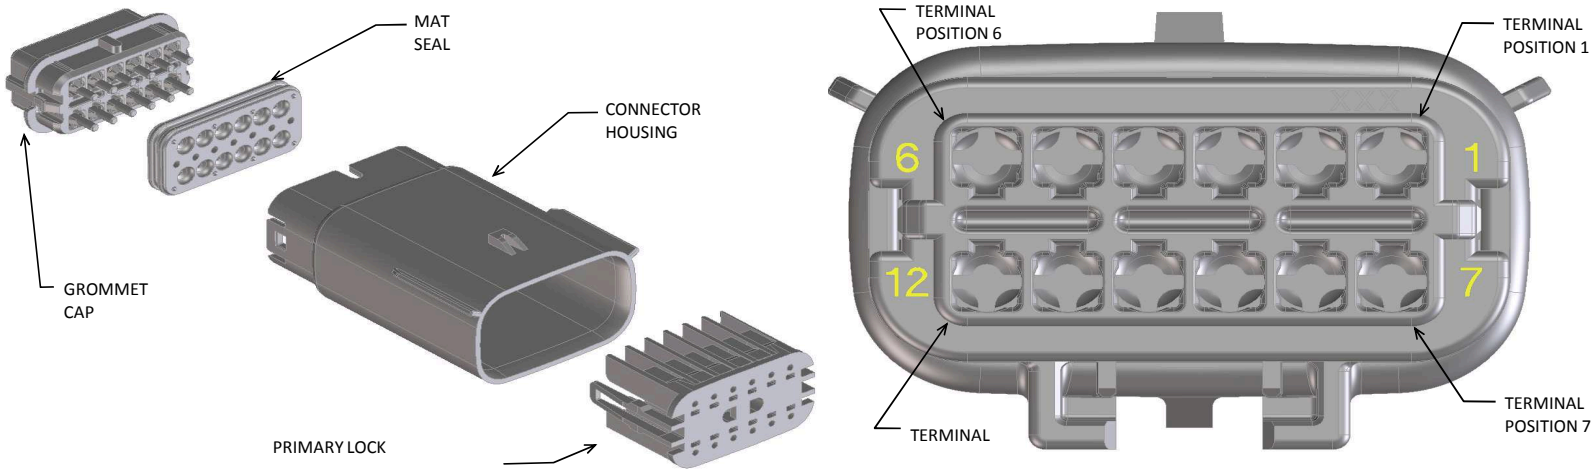

MX150 2X6 BLADE SEALED ASSY MAT SEAL
BOM AND PIN OUT SHEET

ABBREVIATION	DESCRIPTION	COLOR	MATERIAL
A-BLK	HOUSING, KEYING OPTION A	BLACK	SPS/NYLON GF20
B-LG	HOUSING, KEYING OPTION B	LIGHT GRAY	SPS/NYLON GF20
C-BR	HOUSING, KEYING OPTION C	BROWN	SPS/NYLON GF20
D-GR	HOUSING, KEYING OPTION D	GREEN	SPS/NYLON GF20
A-YL	HOUSING, KEYING OPTION A	YELLOW	SPS/NYLON GF20
C-DG	HOUSING, KEYING OPTION C	DARK GRAY	SPS/NYLON GF20
D-SG	HOUSING, KEYING OPTION D	STONE GRAY	SPS/NYLON GF20
GCP	GROMMET CAP (PLUGGED)	BLACK	SPS/NYLON GF20
PLR	PLR	NATURAL	SPS/NYLON GF20
M-R	MAT SEAL	RUST RED	INHERENTLY LUBRICATED SILICONE
M-B	MAT SEAL	ROYAL BLUE	INHERENTLY LUBRICATED SILICONE

FOR ADDITIONAL INFORMATION SEE SD-33482-001