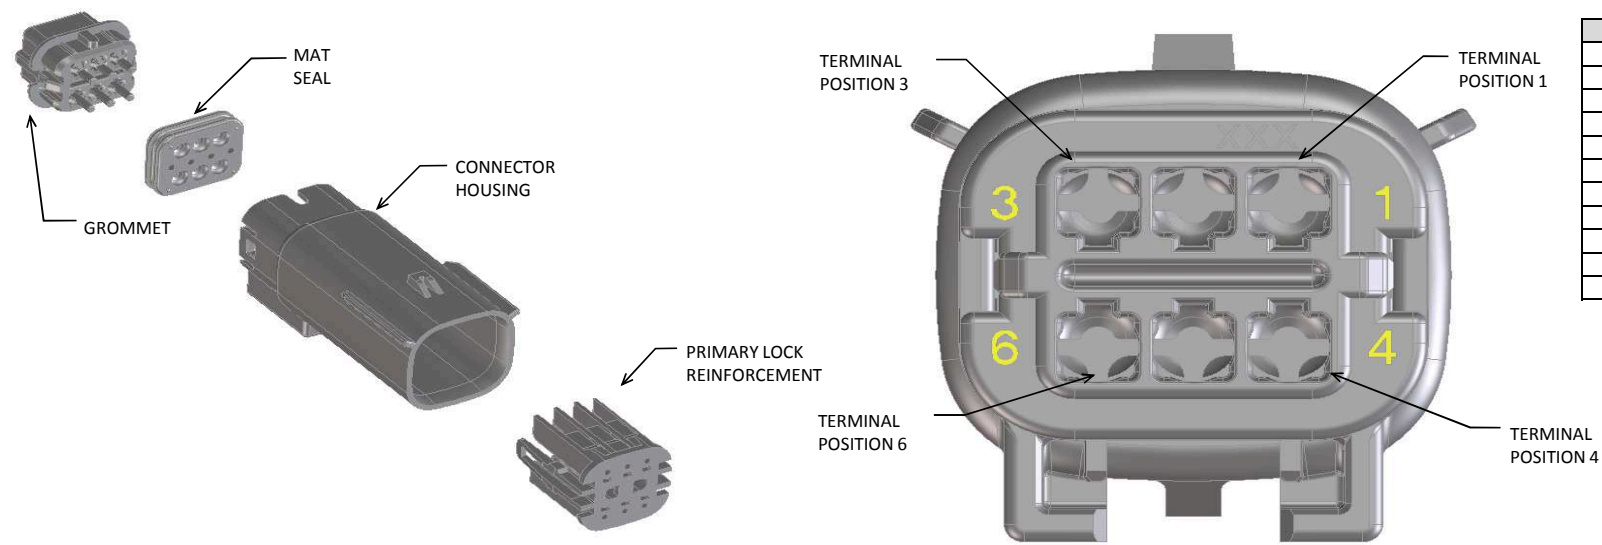

**MX150 2X3 BLADE SEALED ASSEMBLY MAT SEAL
BOM AND PIN OUT SHEET**

ABBREVIATION	DESCRIPTION	COLOR	MATERIAL
A-BLK	HOUSING, KEYING OPTION A	BLACK	SPS/NYLON GF20
B-LG	HOUSING, KEYING OPTION B	LIGHT GRAY	SPS/NYLON GF20
C-BR	HOUSING, KEYING OPTION C	BROWN	SPS/NYLON GF20
D-GR	HOUSING, KEYING OPTION D	GREEN	SPS/NYLON GF20
C-DG	HOUSING, KEYING OPTION C	DARK GRAY	SPS/NYLON GF20
D-SG	HOUSING, KEYING OPTION D	STONE GRAY	SPS/NYLON GF20
A-YW	HOUSING, KEYING OPTION A	YELLOW	SPS/NYLON GF20
GC	GROMMET CAP (STANDARD)	BLACK	SPS/NYLON GF20
GCL	GROMMET CAP (LENGTHENED)	BLACK	SPS/NYLON GF20
PLR	PLR	NATURAL	SPS/NYLON GF20
M	MAT SEAL	ROYAL BLUE	INHERENTLY LUBRICATED SILICONE

FOR ADDITIONAL INFORMATION SEE SD-33482-0001