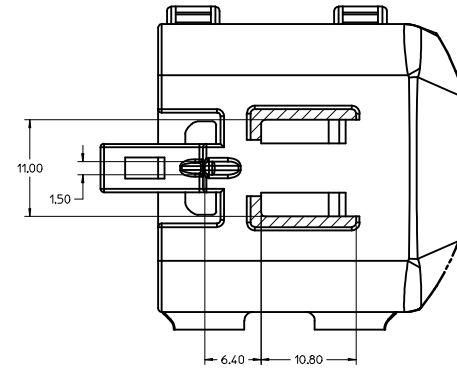

SHEET DESCRIPTION

BACKSHELL

Partial Z-Z
SCALE 35:1

ENTER DESCRIPTION EC NO: UAU2017-0031 DRAWING: 104 CHKD: APPR: KDKOSKI 2016/09/01	QUALITY SYMBOLS ∇=0 ∇=0 ∇=0	GENERAL TOLERANCES (UNLESS SPECIFIED)		DIMENSION STYLE MM ONLY		SCALE 3.5:1	DESIGN UNITS METRIC	THIRD ANGLE PROJECTION		
		4 PLACES ± --- ± ---	3 PLACES ± --- ± ---	2 PLACES ± 0.10 ± ---	1 PLACE ± 0.2 ± ---	0 PLACE ± --- ± ---	DRAWN BY DATE APPROFFITT 2014/04/28	CHECKED BY DATE KBORUSZEWSKI 2014/04/29	APPROVED BY DATE VKOSHY 2014/05/14	TITLE MX150 BLADE DUAL ROW SEALED ASSEMBLY MAT SEAL
		ANGULAR ± 1 °					MATERIAL NO.		DOCUMENT NO.	SHEET NO.
		DRAFT WHERE APPLICABLE MUST REMAIN WITHIN DIMENSIONS					SEE NOTE 2a.		SD-33482-0001	8 OF 9

THIS DRAWING CONTAINS INFORMATION THAT IS PROPRIETARY TO MOLEX INCORPORATED AND SHOULD NOT BE USED WITHOUT WRITTEN PERMISSION