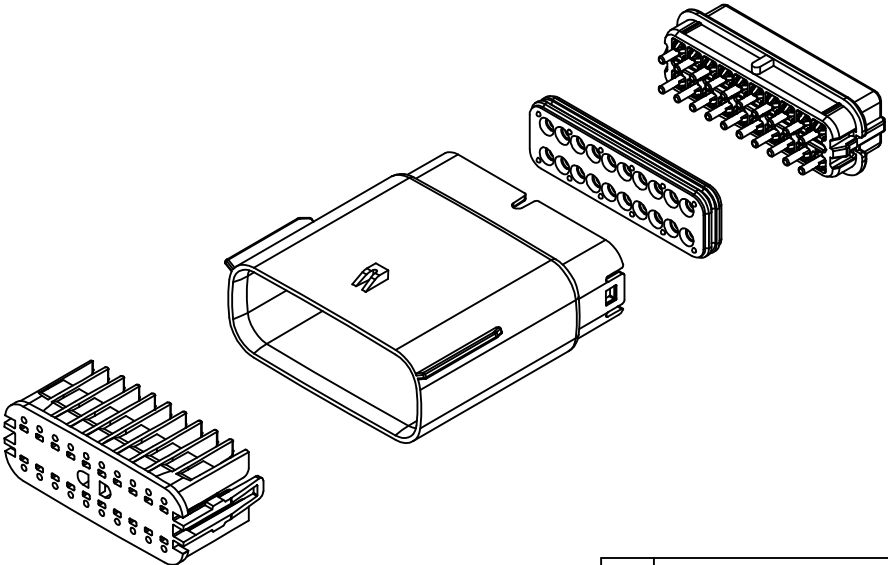

2x2

2x3

2x4

2x6

2x8

2x10

REV	REV DESCRIPTION
E	ADDED CHARTED DIMENSIONS FOR 2X2, 2X4, 2X6 AND 2X8 WITH CLIP/SLOT
D	MINOR GEOMETRY CHANGE FOR UL V0
C3	ADD 2X4
C2	ADD 2X3
C1	ADD UL V0 CONFIGURATIONS
C	ADD 2X8
B1	ADD 2X6 BACKSHELL INFO
B	ADD 2X6
A	INITIAL RELEASE