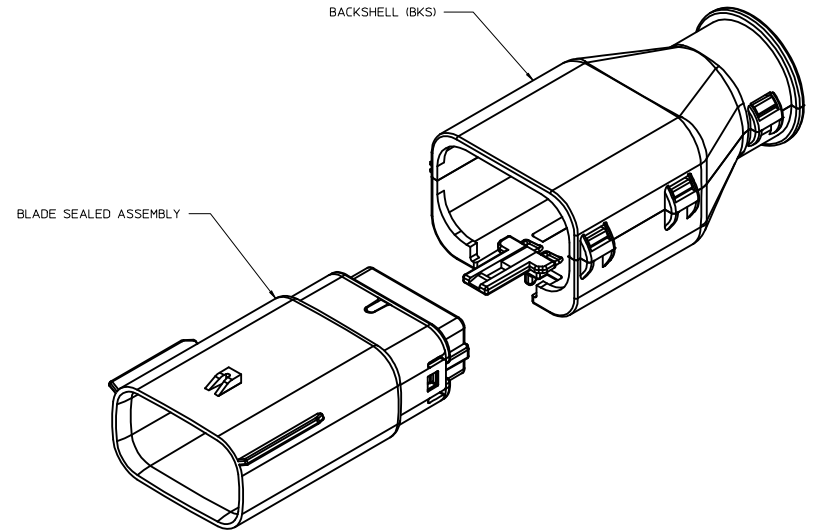

2X3

2X4

2X6

BACKSHELL CUSTOMER MODEL NUMBER LEGEND

- 34950-XXXX
- CUSTOMER MODEL COMPONENTS
 - 0 - BACKSHELL ONLY
 - 1 - BACKSHELL & MX150 HOUSING KEY A ASSEMBLY
 - 2 - BACKSHELL & MX150 HOUSING KEY B ASSEMBLY
 - 3 - BACKSHELL & MX150 HOUSING KEY C ASSEMBLY
 - 4 - BACKSHELL & MX150 HOUSING KEY D ASSEMBLY
 - BACKSHELL FEATURES
 - 1 - WITH RIBS
 - 2 - WITHOUT RIBS
 - MX150 CIRCUIT SIZE 04, 06, 08, 12, 16, 20