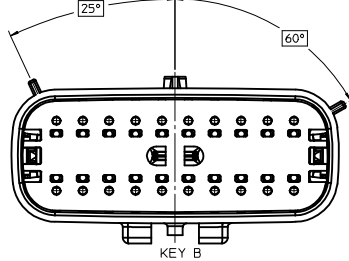

SHEET DESCRIPTION
KEY CONFIGURATIONS CONT.

2X6

2X8

2X10

ENTER DESCRIPTION EC NO: UAU2017-0031 DRAWING: 104 CHKD: APPR: KDKOSK1	2016/08/16 2016/09/01	QUALITY SYMBOLS ▽=0 ▽=0 ▽=0	GENERAL TOLERANCES (UNLESS SPECIFIED)		DIMENSION STYLE MM ONLY	SCALE 3:1	DESIGN UNITS METRIC	THIRD ANGLE PROJECTION
			4 PLACES ± --- ± --- 3 PLACES ± --- ± --- 2 PLACES ± 0.10 ± --- 1 PLACE ± 0.2 ± --- 0 PLACE ± --- ± ---	mm INCH	DRAWN BY DATE APPROFIT 2014/04/28	CHECKED BY DATE KBORUSZEWSKI 2014/04/29	APPROVED BY DATE VKOSHY 2014/05/14	MATERIAL NO. SEE NOTE 2a.
DRAFT WHERE APPLICABLE MUST REMAIN WITHIN DIMENSIONS			THIS DRAWING CONTAINS INFORMATION THAT IS PROPRIETARY TO MOLEX INCORPORATED AND SHOULD NOT BE USED WITHOUT WRITTEN PERMISSION					

SHEET DESCRIPTION
BLADE SEALED ASSEMBLY

DESCRIPTION	DIMENSIONS				
	A	B	C	D	E
2X2	15.54	1.75	24.40	54.45	22.23
2X3 STANDARD	19.04	3.50	26.21	54.45	22.23
2X3 LENGTHENED	19.04	3.50	26.21	56.45	22.23
2X4	22.54	1.75	27.21	54.45	22.23
2X6	29.54	1.75	32.27	54.45	22.23
2X8	36.54	1.75	38.88	54.45	22.23
2X10	43.64	1.75	45.65	54.45	22.05