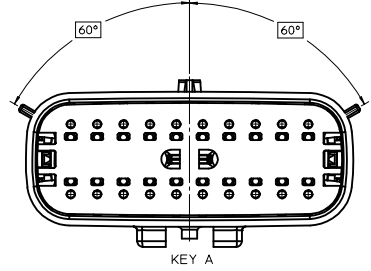

SHEET DESCRIPTION
KEY CONFIGURATIONS CONT.

2X6

2X8

2X10

ENTER DESCRIPTION EC NO: UAU2017-0031 DRAWING: 104 CHKD: APPR: KDKOSK1	2016/08/16 2016/09/01	QUALITY SYMBOLS ▽=0 ▽=0 ▽=0	GENERAL TOLERANCES (UNLESS SPECIFIED)		DIMENSION STYLE MM ONLY	SCALE 3:1	DESIGN UNITS METRIC	THIRD ANGLE PROJECTION
			4 PLACES ± --- ± --- 3 PLACES ± --- ± --- 2 PLACES ± 0.10 ± --- 1 PLACE ± 0.2 ± --- 0 PLACE ± --- ± ---	mm INCH	DRAWN BY DATE APPROFIT 2014/04/28	CHECKED BY DATE KBORUSZEWSKI 2014/04/29	APPROVED BY DATE VKOSHY 2014/05/14	MATERIAL NO. SEE NOTE 2a.
DRAFT WHERE APPLICABLE MUST REMAIN WITHIN DIMENSIONS			THIS DRAWING CONTAINS INFORMATION THAT IS PROPRIETARY TO MOLEX INCORPORATED AND SHOULD NOT BE USED WITHOUT WRITTEN PERMISSION					

SHEET DESCRIPTION
BLADE SEALED ASSEMBLY

DESCRIPTION	DIMENSIONS				
	A	B	C	D	E
2X2	15.54	1.75	24.40	54.45	22.23
2X3 STANDARD	19.04	3.50	26.21	54.45	22.23
2X3 LENGTHENED	19.04	3.50	26.21	56.45	22.23
2X4	22.54	1.75	27.21	54.45	22.23
2X6	29.54	1.75	32.27	54.45	22.23
2X8	36.54	1.75	38.88	54.45	22.23
2X10	43.64	1.75	45.65	54.45	22.05