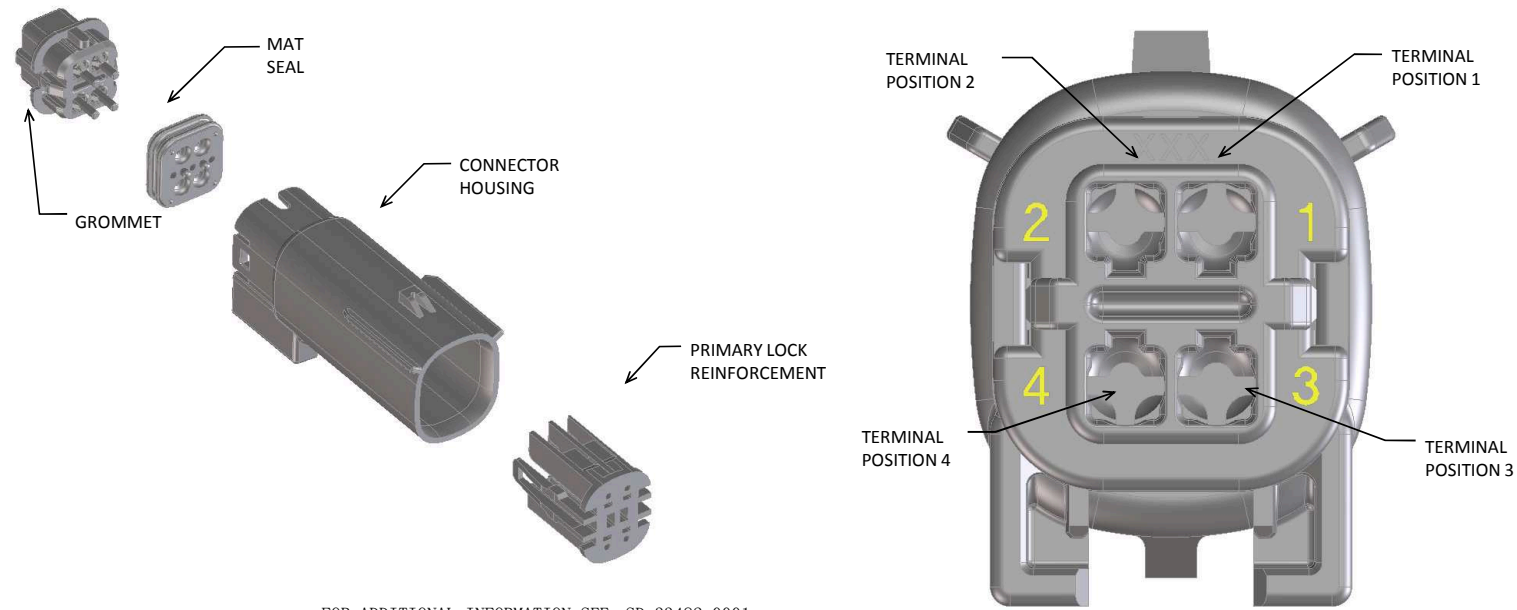

OVERALL MATED SYSTEM WITH BLADE AND RECEPTACLE BACKSHELL

OVERALL MATED SYSTEM WITH BLADE BACKSHELL

OVERALL MATED SYSTEM WITH RECEPTACLE BACKSHELL

BLADE SEALED ASSEMBLY WITH BLADE BACKSHELL

ENTER DESCRIPTION EC NO: UAU2017-0031 CHKD: DRWNGLI04 APPR: VKOSKI REV: 2016/09/01	QUALITY SYMBOLS ▽=0 ▽=0 ▽=0	GENERAL TOLERANCES (UNLESS SPECIFIED) mm INCH 4 PLACES ± --- ± --- 3 PLACES ± --- ± --- 2 PLACES ± 0.10 ± --- 1 PLACE ± 0.2 ± --- 0 PLACE ± --- ± --- ANGULAR ± 1 ° DRAFT WHERE APPLICABLE MUST REMAIN WITHIN DIMENSIONS	DIMENSION STYLE MM ONLY DRAWN BY DATE APPROFFITT 2014/04/28 CHECKED BY DATE KBORUSZEWSKI 2014/04/29 APPROVED BY DATE VKOSHY 2014/05/14	SCALE 2:1 DESIGN UNITS METRIC THIRD ANGLE PROJECTION	TITLE MX150 BLADE DUAL ROW SEALED ASSEMBLY MAT SEAL molex	MATERIAL NO. SEE NOTE 2a. DOCUMENT NO. SD-33482-0001	SHEET NO. 9 OF 9
	THIS DRAWING CONTAINS INFORMATION THAT IS PROPRIETARY TO MOLEX INCORPORATED AND SHOULD NOT BE USED WITHOUT WRITTEN PERMISSION						
	SIZE 1						
	1						