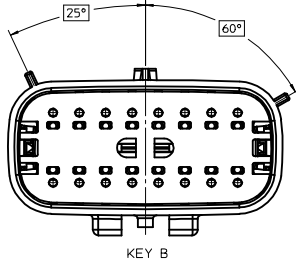

SHEET DESCRIPTION

KEY CONFIGURATIONS

2X2

KEY A

KEY B

KEY C

KEY D

2X3

KEY D

ENTER DESCRIPTION EC NO: UAU2017-0031 DRAWING: 104 CHKD: APPR: KCEKOSKI	2016/08/16 2016/09/01	QUALITY SYMBOLS ▽=0 ▽=0 ▽=0	GENERAL TOLERANCES (UNLESS SPECIFIED)		DIMENSION STYLE MM ONLY	SCALE 3:1	DESIGN UNITS METRIC	THIRD ANGLE PROJECTION
			4 PLACES ± --- ± --- 3 PLACES ± --- ± --- 2 PLACES ± 0.10 ± --- 1 PLACE ± 0.2 ± --- 0 PLACE ± --- ± ---	mm INCH	DRAWN BY APROFFITT DATE 2014/04/28	CHECKED BY KBORUSZEWSKI DATE 2014/04/29	APPROVED BY VKOSHY DATE 2014/05/14	MATERIAL NO. SEE NOTE 2a.
DRAFT WHERE APPLICABLE MUST REMAIN WITHIN DIMENSIONS			ANGULAR ± 1 °		THIS DRAWING CONTAINS INFORMATION THAT IS PROPRIETARY TO MOLEX INCORPORATED AND SHOULD NOT BE USED WITHOUT WRITTEN PERMISSION			

SHEET DESCRIPTION
KEY CONFIGURATIONS CONT.

2X6

2X8

2X10

ENTER DESCRIPTION EC NO: UAU2017-0031 DRAWING: 104 CHKD: APPR: KDKOSK1	2016/08/16 2016/09/01	QUALITY SYMBOLS ▽=0 ▽=0 ▽=0	GENERAL TOLERANCES (UNLESS SPECIFIED)		DIMENSION STYLE MM ONLY	SCALE 3:1	DESIGN UNITS METRIC	THIRD ANGLE PROJECTION
			4 PLACES ± --- ± --- 3 PLACES ± --- ± --- 2 PLACES ± 0.10 ± --- 1 PLACE ± 0.2 ± --- 0 PLACE ± --- ± ---	mm INCH	DRAWN BY DATE APPROFIT 2014/04/28	CHECKED BY DATE KBORUSZEWSKI 2014/04/29	APPROVED BY DATE VKOSHY 2014/05/14	MATERIAL NO. SEE NOTE 2a.
DRAFT WHERE APPLICABLE MUST REMAIN WITHIN DIMENSIONS			THIS DRAWING CONTAINS INFORMATION THAT IS PROPRIETARY TO MOLEX INCORPORATED AND SHOULD NOT BE USED WITHOUT WRITTEN PERMISSION					

SHEET DESCRIPTION
BLADE SEALED ASSEMBLY

DESCRIPTION	DIMENSIONS				
	A	B	C	D	E
2X2	15.54	1.75	24.40	54.45	22.23
2X3 STANDARD	19.04	3.50	26.21	54.45	22.23
2X3 LENGTHENED	19.04	3.50	26.21	56.45	22.23
2X4	22.54	1.75	27.21	54.45	22.23
2X6	29.54	1.75	32.27	54.45	22.23
2X8	36.54	1.75	38.88	54.45	22.23
2X10	43.64	1.75	45.65	54.45	22.05