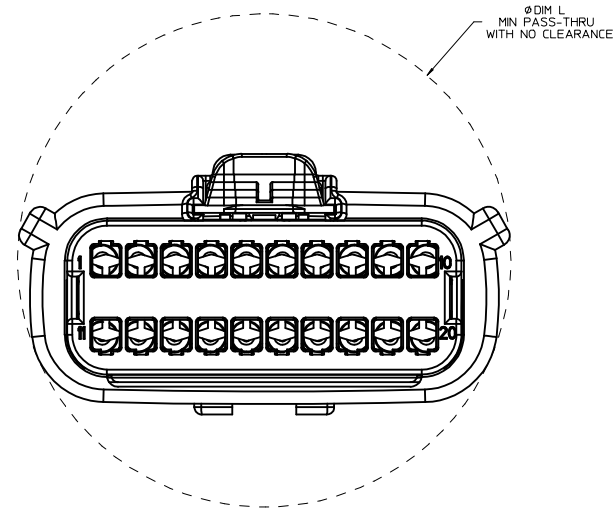

SHEET DESCRIPTION
BLADE SEALED ASSEMBLY

DESCRIPTION	DIMENSIONS				
	A	B	C	D	E
2X2	15.54	1.75	24.40	54.45	22.23
2X3 STANDARD	19.04	3.50	26.21	54.45	22.23
2X3 LENGTHENED	19.04	3.50	26.21	56.45	22.23
2X4	22.54	1.75	27.21	54.45	22.23
2X6	29.54	1.75	32.27	54.45	22.23
2X8	36.54	1.75	38.88	54.45	22.23
2X10	43.64	1.75	45.65	54.45	22.05

OPTIONAL LASER MARKING ON THIS SURFACE SEE NOTE 3g.

PRIMARY LOCK REINFORCEMENT (PLR) SHOWN IN PRE-STAGED POSITION
SECTION W-W

PRIMARY LOCK REINFORCEMENT (PLR) SHOWN IN FINAL-LOCK POSITION
SECTION V-V

ENTER DESCRIPTION IEC NO: UAU2017-0031 DRWINGL/04 CHKD: APPR:KOEKOSKI	2016/08/16 2016/09/01	QUALITY SYMBOLS ∇=0 ∇=1 ∇=2	GENERAL TOLERANCES (UNLESS SPECIFIED)		DIMENSION STYLE MM ONLY	SCALE 3:1	DESIGN UNITS METRIC	THIRD ANGLE PROJECTION		
			4 PLACES ± --- ± ---	3 PLACES ± --- ± ---	2 PLACES ± 0.10 ± ---	1 PLACE ± 0.2 ± ---	0 PLACE ± --- ± ---	DRAWN BY APROFF/ITT	DATE 2014/04/28	TITLE MX150 BLADE DUAL ROW SEALED ASSEMBLY MAT SEAL
			ANGULAR ± 1 °	DRAFT WHERE APPLICABLE MUST REMAIN WITHIN DIMENSIONS	MATERIAL NO. SEE NOTE 2a.	DOCUMENT NO. SD-33482-0001	SHEET NO. 5 OF 9			
			THIS DRAWING CONTAINS INFORMATION THAT IS PROPRIETARY TO MOLEX INCORPORATED AND SHOULD NOT BE USED WITHOUT WRITTEN PERMISSION							

SHEET DESCRIPTION

SYSTEM PACKAGING

CHARTED DIMENSIONS

CKT	BLADE CONFIGURATION	RECEPTACLE CONFIGURATION	DIMENSIONS	
			K	L
2X2	STANDARD	W/O CLIPSLOT	72.78	28.00
		W/ CLIPSLOT	72.78	28.50
		LENGTHENED	77.21	28.00
2X3	STANDARD	W/O CLIPSLOT	72.78	28.00
		W/ CLIPSLOT	72.78	30.50
		LENGTHENED	74.79	30.50
2X4	STANDARD	W/O CLIPSLOT	72.78	29.50
		W/ CLIPSLOT	72.78	31.50
2X6	STANDARD	W/O CLIPSLOT	72.79	35.58
		W/ CLIPSLOT	72.79	35.58
2X8	STANDARD	W/O CLIPSLOT	72.67	42.25
		W/ CLIPSLOT	72.67	42.25
2X10	STANDARD	STANDARD	72.78	49.05