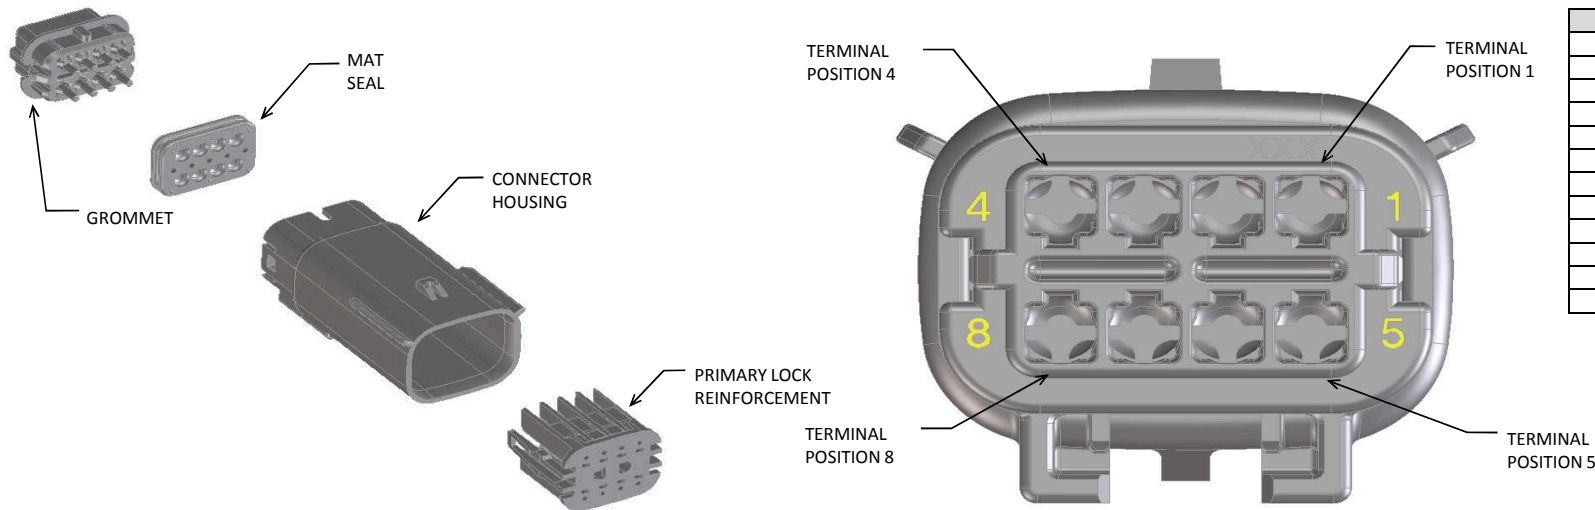

MX150 2X4 BLADE SEALED ASSEMBLY MAT SEAL
BOM AND PIN OUT SHEET

ABBREVIATION	DESCRIPTION	COLOR	MATERIAL
A-BLK	HOUSING, KEYING OPTION A	BLACK	SPS/NYLON GF20
B-LG	HOUSING, KEYING OPTION B	LIGHT GRAY	SPS/NYLON GF20
C-BR	HOUSING, KEYING OPTION C	BROWN	SPS/NYLON GF20
D-GR	HOUSING, KEYING OPTION D	GREEN	SPS/NYLON GF20
C-DG	HOUSING, KEYING OPTION C	DARK GRAY	SPS/NYLON GF20
D-SG	HOUSING, KEYING OPTION D	STONE GRAY	SPS/NYLON GF20
A-YW	HOUSING, KEYING OPTION A	YELLOW	SPS/NYLON GF20
GCP	GROMMET CAP (PLUGGED)	BLACK	SPS/NYLON GF20
GCO	GROMMET CAP (OPEN)	BLACK	SPS/NYLON GF20
PLR	PLR	NATURAL	SPS/NYLON GF20
M-R	MAT SEAL	RUST RED	INHERENTLY LUBRICATED SILICONE
M-B	MAT SEAL	ROYAL BLUE	INHERENTLY LUBRICATED SILICONE

FOR ADDITIONAL INFORMATION SEE SD-33482-0001