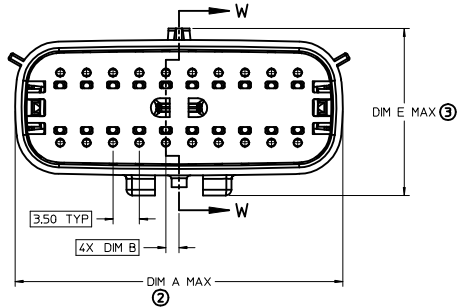

SHEET DESCRIPTION
BLADE SEALED ASSEMBLY

DESCRIPTION	DIMENSIONS				
	A	B	C	D	E
2X2	15.54	1.75	24.40	54.45	22.23
2X3 STANDARD	19.04	3.50	26.21	54.45	22.23
2X3 LENGTHENED	19.04	3.50	26.21	56.45	22.23
2X4	22.54	1.75	27.21	54.45	22.23
2X6	29.54	1.75	32.27	54.45	22.23
2X8	36.54	1.75	38.88	54.45	22.23
2X10	43.64	1.75	45.65	54.45	22.05

OPTIONAL LASER MARKING ON THIS SURFACE SEE NOTE 3g.

PRIMARY LOCK REINFORCEMENT (PLR) SHOWN IN PRE-STAGED POSITION
SECTION W-W