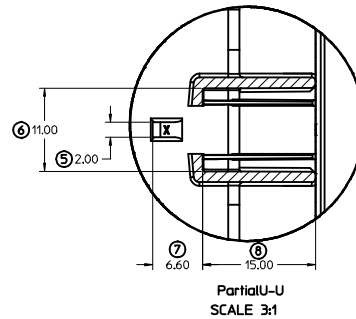

SHEET DESCRIPTION
BLADE SEALED ASSEMBLY

DESCRIPTION	DIMENSIONS				
	A	B	C	D	E
2X2	15.54	1.75	24.40	54.45	22.23
2X3 STANDARD	19.04	3.50	26.21	54.45	22.23
2X3 LENGTHENED	19.04	3.50	26.21	56.45	22.23
2X4	22.54	1.75	27.21	54.45	22.23
2X6	29.54	1.75	32.27	54.45	22.23
2X8	36.54	1.75	38.88	54.45	22.23
2X10	43.64	1.75	45.65	54.45	22.05

OPTIONAL LASER MARKING ON THIS SURFACE SEE NOTE 3g.

PRIMARY LOCK REINFORCEMENT (PLR) SHOWN IN PRE-STAGED POSITION
SECTION W-W