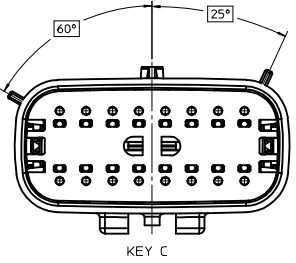

KEY D

ENTER DESCRIPTION EC NO: UAU2017-0031 DRAWING: 104 CHKD: APPR: KCEKOSKI	2016/08/16 2016/09/01	QUALITY SYMBOLS ▽=0 ▽=0 ▽=0	GENERAL TOLERANCES (UNLESS SPECIFIED)		DIMENSION STYLE MM ONLY	SCALE 3:1	DESIGN UNITS METRIC	THIRD ANGLE PROJECTION
			4 PLACES ± --- ± --- 3 PLACES ± --- ± --- 2 PLACES ± 0.10 ± --- 1 PLACE ± 0.2 ± --- 0 PLACE ± --- ± ---	mm INCH	DRAWN BY APROFFITT DATE 2014/04/28	CHECKED BY KBORUSZEWSKI DATE 2014/04/29	APPROVED BY VKOSHY DATE 2014/05/14	MATERIAL NO. SEE NOTE 2a.
DRAFT WHERE APPLICABLE MUST REMAIN WITHIN DIMENSIONS			ANGULAR ± 1 °		THIS DRAWING CONTAINS INFORMATION THAT IS PROPRIETARY TO MOLEX INCORPORATED AND SHOULD NOT BE USED WITHOUT WRITTEN PERMISSION			

SHEET DESCRIPTION
KEY CONFIGURATIONS CONT.

2X6

2X8

2X10

ENTER DESCRIPTION EC NO: UAU2017-0031 DRAWING: 104 CHKD: APPR: KDKOSK1	2016/08/16 2016/09/01	QUALITY SYMBOLS ▽=0 ▽=0 ▽=0	GENERAL TOLERANCES (UNLESS SPECIFIED)		DIMENSION STYLE MM ONLY	SCALE 3:1	DESIGN UNITS METRIC	THIRD ANGLE PROJECTION
			4 PLACES ± --- ± --- 3 PLACES ± --- ± --- 2 PLACES ± 0.10 ± --- 1 PLACE ± 0.2 ± --- 0 PLACE ± --- ± ---	mm INCH	DRAWN BY DATE APPROFIT 2014/04/28	CHECKED BY DATE KBORUSZEWSKI 2014/04/29	APPROVED BY DATE VKOSHY 2014/05/14	MATERIAL NO. SEE NOTE 2a.
DRAFT WHERE APPLICABLE MUST REMAIN WITHIN DIMENSIONS			THIS DRAWING CONTAINS INFORMATION THAT IS PROPRIETARY TO MOLEX INCORPORATED AND SHOULD NOT BE USED WITHOUT WRITTEN PERMISSION					

SHEET DESCRIPTION
BLADE SEALED ASSEMBLY

DESCRIPTION	DIMENSIONS				
	A	B	C	D	E
2X2	15.54	1.75	24.40	54.45	22.23
2X3 STANDARD	19.04	3.50	26.21	54.45	22.23
2X3 LENGTHENED	19.04	3.50	26.21	56.45	22.23
2X4	22.54	1.75	27.21	54.45	22.23
2X6	29.54	1.75	32.27	54.45	22.23
2X8	36.54	1.75	38.88	54.45	22.23
2X10	43.64	1.75	45.65	54.45	22.05