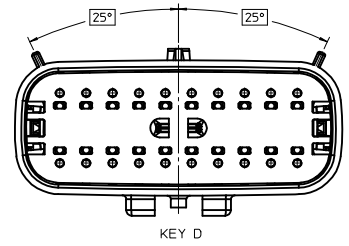

SHEET DESCRIPTION
KEY CONFIGURATIONS CONT.

2X6

2X8

2X10

ENTER DESCRIPTION EC NO: UAU2017-0031 DRAWING: 104 CHKD: APPR: KDKOSK1	2016/08/16 2016/09/01	QUALITY SYMBOLS ▽=0 ▽=0 ▽=0	GENERAL TOLERANCES (UNLESS SPECIFIED)		DIMENSION STYLE MM ONLY	SCALE 3:1	DESIGN UNITS METRIC	THIRD ANGLE PROJECTION
			4 PLACES ± --- ± --- 3 PLACES ± --- ± --- 2 PLACES ± 0.10 ± --- 1 PLACE ± 0.2 ± --- 0 PLACE ± --- ± ---	mm INCH	DRAWN BY DATE APPROFIT 2014/04/28	CHECKED BY DATE KBORUSZEWSKI 2014/04/29	APPROVED BY DATE VKOSHY 2014/05/14	MATERIAL NO. SEE NOTE 2a.
DRAFT WHERE APPLICABLE MUST REMAIN WITHIN DIMENSIONS			THIS DRAWING CONTAINS INFORMATION THAT IS PROPRIETARY TO MOLEX INCORPORATED AND SHOULD NOT BE USED WITHOUT WRITTEN PERMISSION					

SHEET DESCRIPTION
BLADE SEALED ASSEMBLY

DESCRIPTION	DIMENSIONS				
	A	B	C	D	E
2X2	15.54	1.75	24.40	54.45	22.23
2X3 STANDARD	19.04	3.50	26.21	54.45	22.23
2X3 LENGTHENED	19.04	3.50	26.21	56.45	22.23
2X4	22.54	1.75	27.21	54.45	22.23
2X6	29.54	1.75	32.27	54.45	22.23
2X8	36.54	1.75	38.88	54.45	22.23
2X10	43.64	1.75	45.65	54.45	22.05