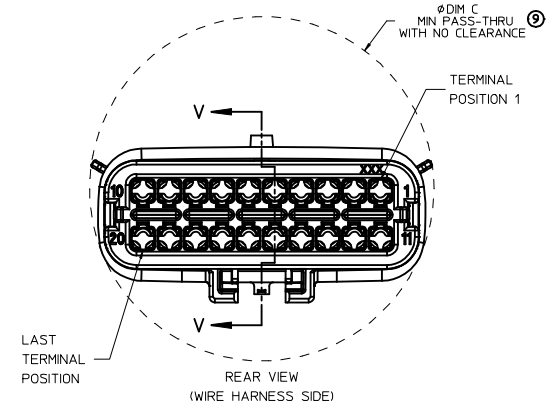

SHEET DESCRIPTION
BLADE SEALED ASSEMBLY

DESCRIPTION	DIMENSIONS				
	A	B	C	D	E
2X2	15.54	1.75	24.40	54.45	22.23
2X3 STANDARD	19.04	3.50	26.21	54.45	22.23
2X3 LENGTHENED	19.04	3.50	26.21	56.45	22.23
2X4	22.54	1.75	27.21	54.45	22.23
2X6	29.54	1.75	32.27	54.45	22.23
2X8	36.54	1.75	38.88	54.45	22.23
2X10	43.64	1.75	45.65	54.45	22.05

OPTIONAL LASER MARKING ON THIS SURFACE SEE NOTE 3g.

PRIMARY LOCK REINFORCEMENT (PLR) SHOWN IN PRE-STAGED POSITION
SECTION W-W