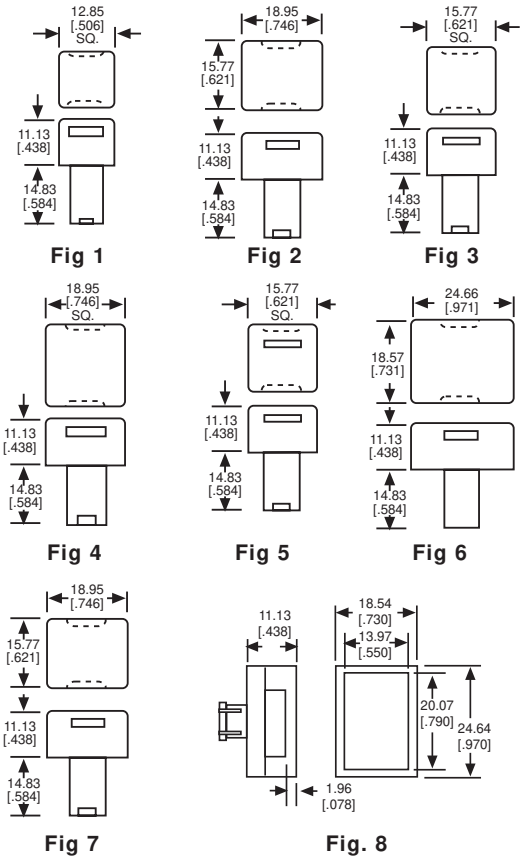

324, 325, 326, 327, 328, 332 & 333 SERIES CAPS

1/2" SQUARE

CAP PART NO.	COLOR	FIG
324-0071	RED	1
324-0072	GREEN	1
324-0073	YELLOW	1
324-0075	WHITE	1

5/8" x 3/4" RECTANGULAR

CAP PART NO.	COLOR	FIG
333-0071*	RED	2
333-0072*	GREEN	2
333-0073*	YELLOW	2
333-0075*	WHITE	2

* Has Fingertip Grips

5/8" SQUARE

CAP PART NO.	COLOR	FIG
325-0071	RED	3
325-0072	GREEN	3
325-0073	YELLOW	3
325-0075	WHITE	3

3/4" SQUARE

CAP PART NO.	COLOR	FIG
327-0071	RED	4
327-0072	GREEN	4
327-0073	YELLOW	4
327-0075	WHITE	4

5/8" SQUARE LED

CAP PART NO.	LED/CAP	FIG
332-0010	RED/BLACK	5
332-0015	RED/WHITE	5
332-0020	GREEN/BLACK	5
332-0030	YELLOW/BLACK	5

3/4" x 1" RECTANGULAR

CAP PART NO.	COLOR	FIG
328-0071	RED	6
328-0072	GREEN	6
328-0073	YELLOW	6
328-0075	WHITE	6

5/8" x 3/4" RECTANGULAR

CAP PART NO.	COLOR	FIG
326-0071	RED	7
326-0072	GREEN	7
326-0073	YELLOW	7
326-0075	WHITE	7

Please contact factory for legend information available on Figures 1 thru 8.

329 & 330 SERIES CAP KITS

3/4" X 1" LEGEND KITS - SINGLE LAMP

KIT PART NO.	LENS/FILTER COLOR	FIG
329-0701-030	RED, GREEN, AMBER, BLUE/NONE	8
329-0701-037	CLEAR/NONE	8
329-0701-537	CLEAR/RED, GREEN, AMBER, BLUE	8

3/4" LEGEND KITS - DUAL LAMP

KIT PART NO.	LENS/FILTER COLOR	FIG
330-0100-100	RED, GREEN, AMBER, BLUE, WHITE/NONE	9
330-0255-155	(2) WHITE/RED, GREEN, AMBER, BLUE	9

Legends provided by Dialight Stocking Distributors

Material: Cap, High Temperature Scratch-Resistant Plastic