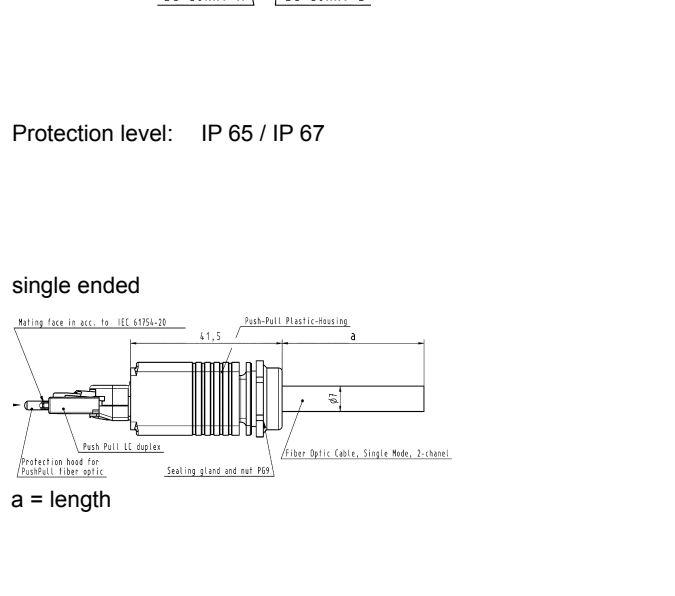

Fibre optic cable, single ended, single mode

Length: a = 1 m
a = 5 m
a = 10 m
a = 20 m
a = 40 m
a = 50 m
a = 100 m

33 58 111 0010 002
33 58 111 0050 002
33 58 111 0100 002
33 58 111 0200 002
33 58 111 0400 002
33 58 111 0500 002
33 58 111 1000 002