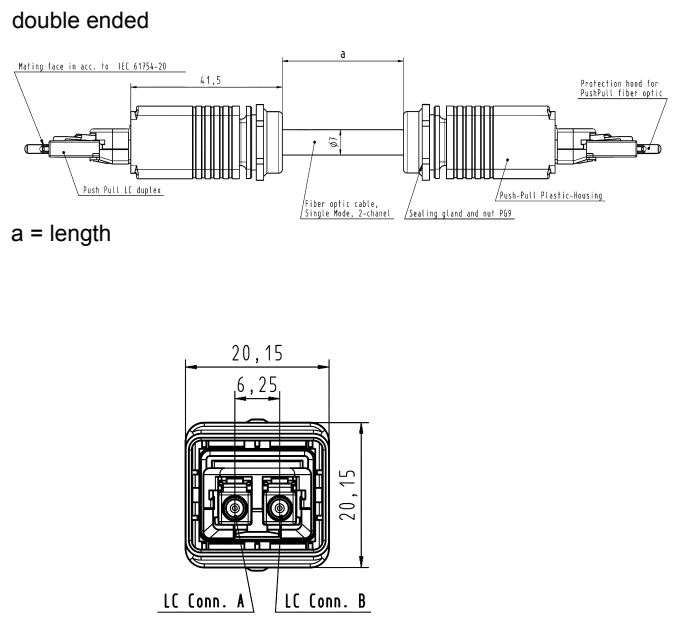

Identification	Part No.	Drawing	Dimensions in mm
----------------	----------	---------	------------------

**Fibre optic cable, double ended, single mode**

Length: a = 1 m  
 a = 5 m  
 a = 10 m  
 a = 20 m  
 a = 40 m  
 a = 50 m  
 a = 100 m

33 58 211 0010 002  
 33 58 211 0050 002  
 33 58 211 0100 002  
 33 58 211 0200 002  
 33 58 211 0400 002  
 33 58 211 0500 002  
 33 58 211 1000 002

**Fibre optic cable, single ended, single mode**

Length: a = 1 m  
 a = 5 m  
 a = 10 m  
 a = 20 m  
 a = 40 m  
 a = 50 m  
 a = 100 m