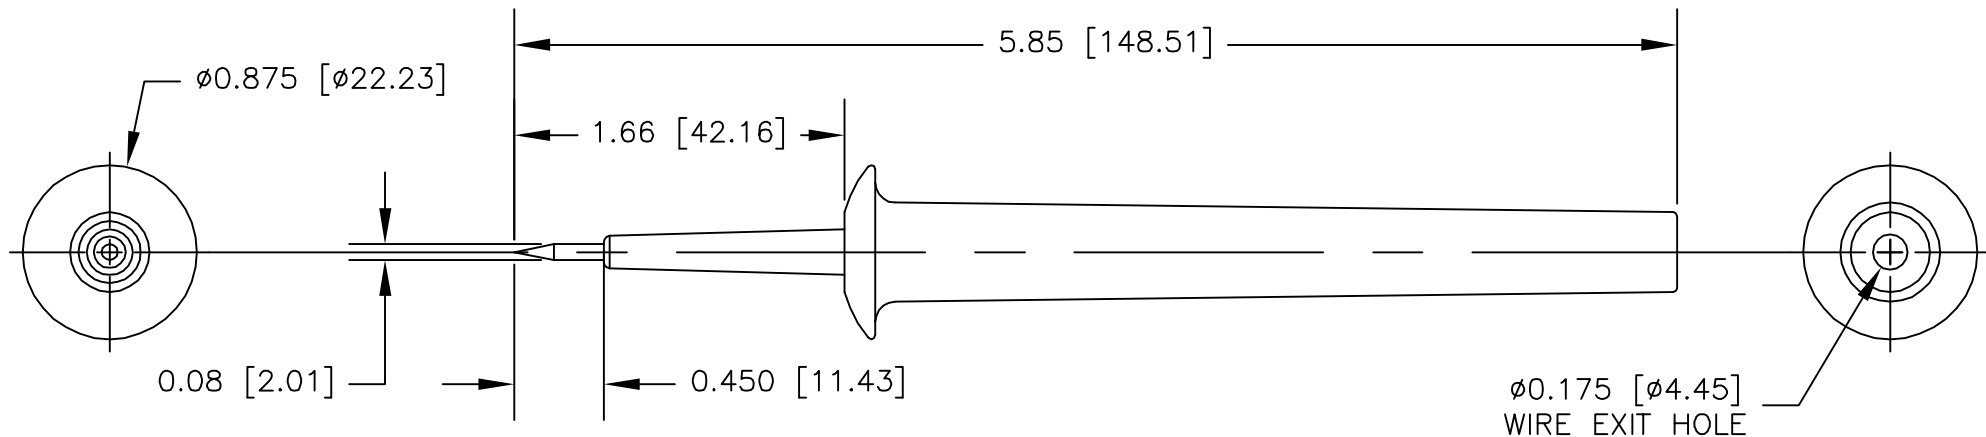

Email & Skype: info@chipsmall.com Web: www.chipsmall.com

Address: A1208, Overseas Decoration Building, #122 Zhenhua RD., Futian, Shenzhen, China

NOTES: UNLESS OTHERWISE SPECIFIED

1. CONSTRUCTION:

HOUSING: MOLDED NYLON 6 OR 6,6. AVAILABLE
IN BLACK, RED, GREEN OR BLUE.
CONTACT TIP: STEEL. BRIGHT NICKEL FINISH.

2. PERFORMANCE:

MAXIMUM CURRENT: 5 AMPS
MAXIMUM VOLTAGE: 1000 V
MAXIMUM TEMPERATURE: 200°F (93°C)

REVISIONS			
LTR	DESCRIPTION	DATE	APPROVED

		UNLESS OTHERWISE SPECIFIED DIMENSIONS ARE IN INCHES TOLERANCES ARE: FRACTIONS DECIMALS ANGLES ± .XX ± ± .XXX ±	CONTRACT NO.		E-Z-HOOK DIVISION OF TEKTEST INC. ARCADIA, CA 91006 U.S.A.			
			APPROVALS	DATE				
		MATERIAL SEE NOTE.	DRAWN	R.L.	3/09	DESCRIPTION STD NEEDLE TIP PROBE		
			APPROVED BY					
		FINISH SEE NOTE.	SIZE	CODE IDENT NO.	DRAWING NO.	REV.		
NEXT ASSY	USED ON		A	08505	34			
APPLICATION		DO NOT SCALE DRAWING	SCALE		1:1	SHEET 1 OF 1		