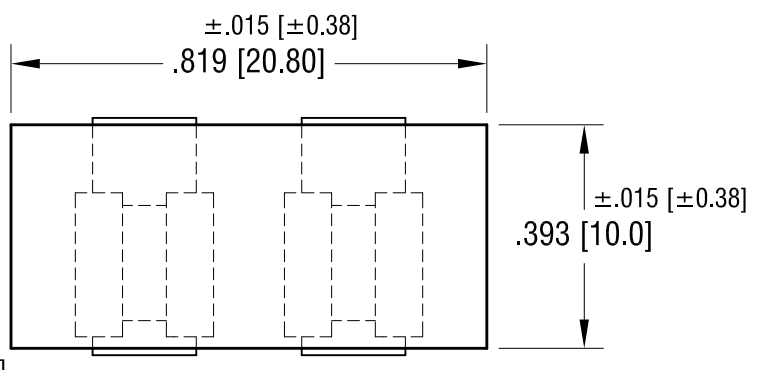

MOUNTING DETAIL

NOTE:
 CLIP: MAT'L: .012 [0.30] TH'K BRASS, NICKEL PLATE
 HOUSING: MAT'L: NYLON 6/6, UL 94V-0

KEYSTONE ELECTRONICS CORP.			
www.keyelco.com • ASTORIA, N.Y. 11105-2017 • Tel (718) 956-8900			
PART NAME			
HOR. STANDARD AUTO-BLADE FUSE HOLDER			
MATERIAL			
AS NOTED			
FINISH		DRN BY	DATE
AS NOTED		BOONE	12.28.06
		APP'D	SCALE
		LN	3X
TOLERANCES	INCH [MM]	CODE	DWG NO.
DECIMAL	± .005 [± 0.15]	C/M	3550-2
ANGULAR	± 1°		
UNLESS OTHERWISE SPECIFIED			