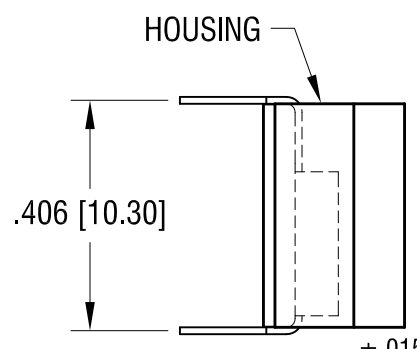

MOUNTING DETAIL

NOTE:
 CLIP: MAT'L: .012 [0.30] TH'K BRASS, NICKEL PLATE
 HOUSING: MAT'L: NYLON 6/6, UL 94V-0

KEYSTONE ELECTRONICS CORP.			
www.keyelco.com • ASTORIA, N.Y. 11105-2017 • Tel (718) 956-8900			
PART NAME			
HOR. STANDARD AUTO-BLADE FUSE HOLDER			
MATERIAL			
AS NOTED			
FINISH		DRN BY	DATE
AS NOTED		BOONE	12.28.06
		APP'D	SCALE
		LN	3X
TOLERANCES	INCH [MM]	CODE	DWG NO.
DECIMAL	± .005 [± 0.15]	C/M	3550-2
ANGULAR	± 1°		
UNLESS OTHERWISE SPECIFIED			