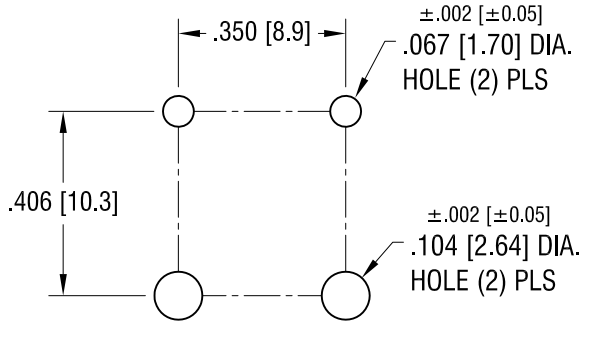

MOUNTING DETAIL

NOTE:
 CLIP: MAT'L: .012 [0.30] TH'K BRASS, NICKEL PLATE
 HOUSING: MAT'L: NYLON 6/6, UL 94V-0

KEYSTONE ELECTRONICS CORP.			
www.keyelco.com • ASTORIA, N.Y. 11105-2017 • Tel (718) 956-8900			
PART NAME			
HOR. STANDARD AUTO-BLADE FUSE HOLDER			
MATERIAL			
AS NOTED			
FINISH		DRN BY	DATE
AS NOTED		BOONE	12.28.06
		APP'D	SCALE
		LN	3X
TOLERANCES	INCH [MM]	CODE	DWG NO.
DECIMAL	± .005 [± 0.15]	C/M	3550-2
ANGULAR	± 1°		
UNLESS OTHERWISE SPECIFIED			