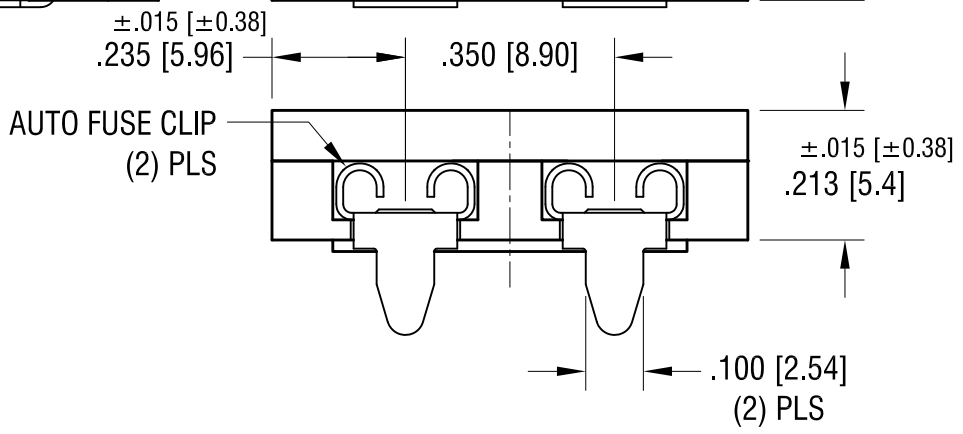

MOUNTING DETAIL

NOTE:
 CLIP: MAT'L: .012 [0.30] TH'K BRASS, NICKEL PLATE
 HOUSING: MAT'L: NYLON 6/6, UL 94V-0

KEYSTONE ELECTRONICS CORP.			
www.keyelco.com • ASTORIA, N.Y. 11105-2017 • Tel (718) 956-8900			
PART NAME			
HOR. STANDARD AUTO-BLADE FUSE HOLDER			
MATERIAL			
AS NOTED			
FINISH		DRN BY	DATE
AS NOTED		BOONE	12.28.06
		APP'D	SCALE
		LN	3X
TOLERANCES	INCH [MM]	CODE	DWG NO.
DECIMAL	± .005 [± 0.15]	C/M	3550-2
ANGULAR	± 1°		
UNLESS OTHERWISE SPECIFIED			