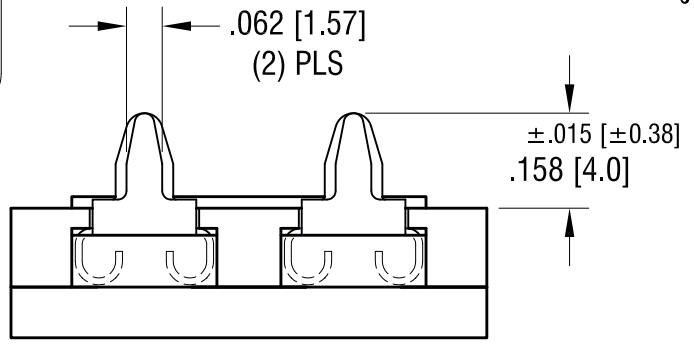

MOUNTING DETAIL

NOTE:
 CLIP: MAT'L: .012 [0.30] TH'K BRASS, NICKEL PLATE
 HOUSING: MAT'L: NYLON 6/6, UL 94V-0

KEYSTONE ELECTRONICS CORP.			
www.keyelco.com • ASTORIA, N.Y. 11105-2017 • Tel (718) 956-8900			
PART NAME			
HOR. STANDARD AUTO-BLADE FUSE HOLDER			
MATERIAL			
AS NOTED			
FINISH		DRN BY	DATE
AS NOTED		BOONE	12.28.06
		APP'D	SCALE
		LN	3X
TOLERANCES	INCH [MM]	CODE	DWG NO.
DECIMAL	± .005 [± 0.15]	C/M	3550-2
ANGULAR	± 1°		
UNLESS OTHERWISE SPECIFIED			