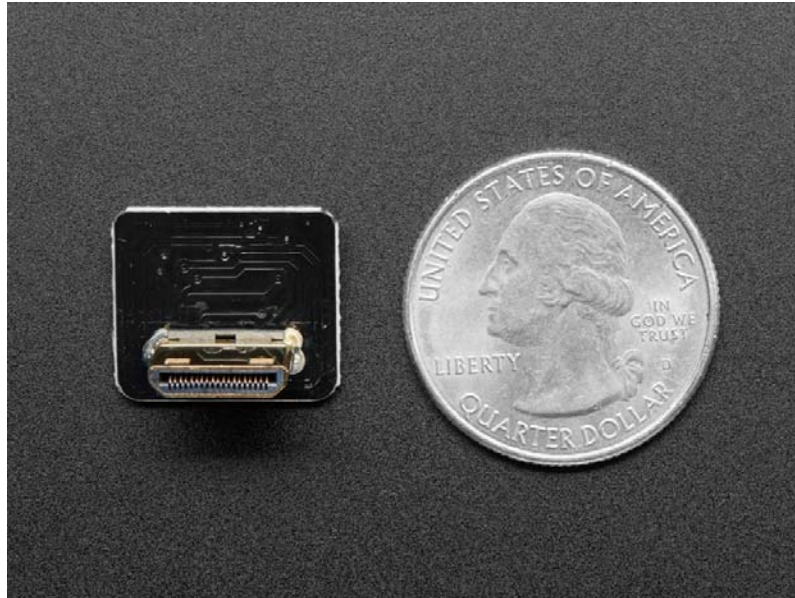

PRODUCT ID: 3553

Description

If you love DIY cable-rigging, then these HDMI adapters are right up your alley! Making custom HDMI cables has never been easier. Just grab one of our HDMI ribbon cables, then swap and switch any of our HDMI adapters on each end using the flex cable clips. There are options a-plenty!

This version is a right angle (right bend) Mini HDMI plug.

Ribbon cable and other adapter not included! Check out all of the options we have in the shop to craft your very own custom cable.

We tested out these DIY cable kits with a Raspberry Pi at 1080P and they worked great but note that they are not going to be as durable or shielded as ready-made cables.

Technical Details

Product Dimensions: 17.3mm x 15.0mm x 13.5mm / 0.7" x 0.6" x 0.5"

Product Weight: 1.7g / 0.1oz

<https://www.adafruit.com/product/3553> 9-6-17