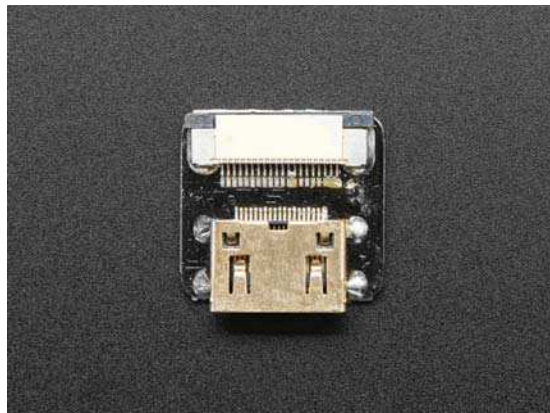

# DIY HDMI Cable Parts – Straight Mini HDMI Socket Adapter

PRODUCT ID: 3555

This version is a straight Mini HDMI socket.

Ribbon cable and other adapter not included! Check out all of the options we have in the shop to craft your very own custom cable.

We tested out these DIY cable kits with a Raspberry Pi at 1080P and they worked great but note that they are not going to be as durable or shielded as ready-made cables.

# Technical Details

Product Dimensions: 17.0mm x 16.5mm x 4.5mm / 0.7" x 0.6" x 0.2"

Product Weight: 1.6g / 0.1oz

<https://www.adafruit.com/product/3555> 9-6-17