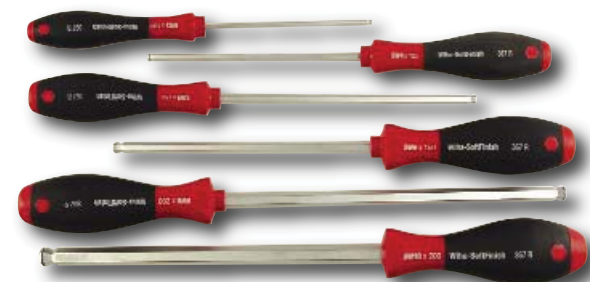

367 92 6 Pc. Set MagicRing Metric Ball End Hex-Drivers

Hex blade chrome-vanadium-molybdenum steel, hardened, hard chromed. Wiha-SoftFinish® handle, multi-component, cushion grip.

Item No.	mm	mm	mm	mm	lbs.
367 92	367 30	3.0	100	367 60	6.0 150 1.86
	367 40	4.0	125	367 80	8.0 200
	367 50	5.0	150	367 86	10.0 200