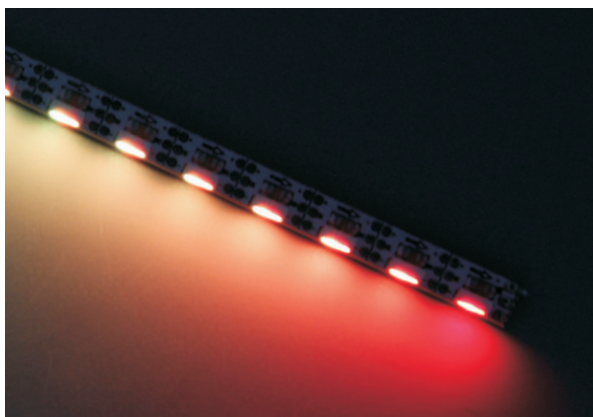

board 5mm width but it included 60pcs side

view and addressable LED (SK6812 Side)

which means the board's thickness comes 3mm.

The bar's biggest feature is side light emitting.

Wow, look, it has a wide range of application

where dont have big gap to install the led strip,

now you have one more option.

Product Datasheet

Product Number	B60SK6812SIDEV5		
Light Source	SK6812SIDE		
Beam Angle	120°		
LED Quantity	60leds/pcs		
Size (mm)	L 5000* W 5* H 4 mm		
Emitting Color	Full color		
Operating Voltage	DC5V		
Power (W)	15w/m		
Control (IC)	SK6812		
Waterproof Rating	IP20		
Luminance(MCD)	R:90000mcd	G:132000mcd	B:6000mcd
Wavelength	R:620-625nm	G:520-525nm	B:465-470nm