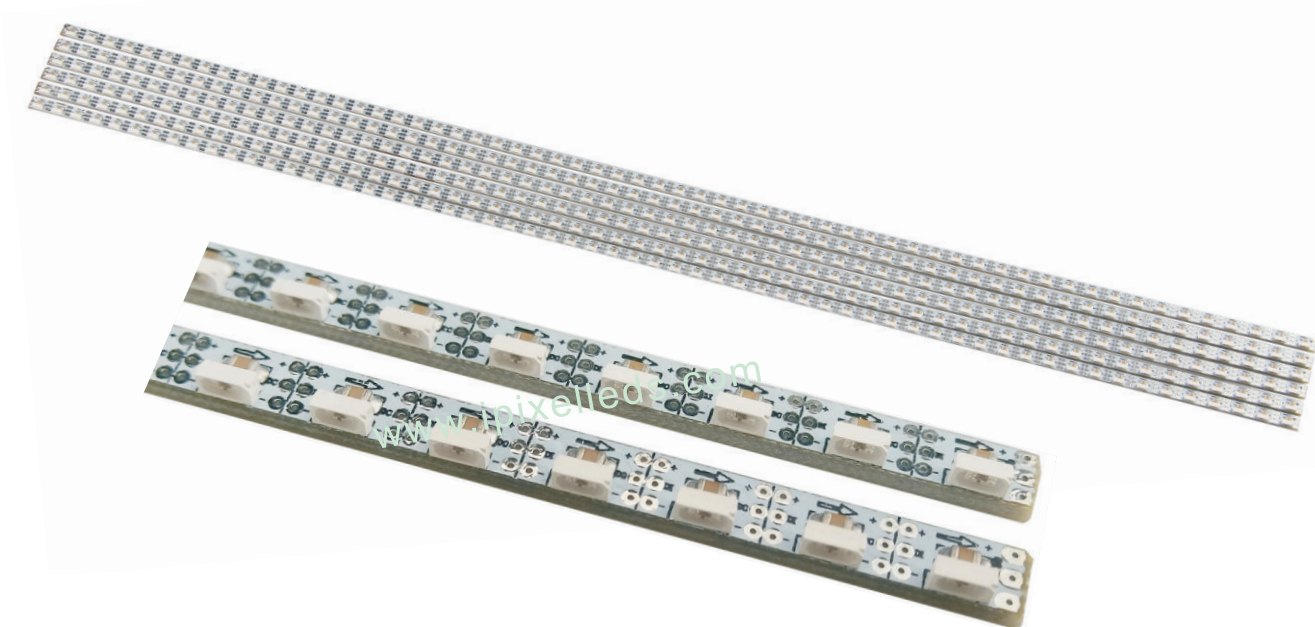

Email & Skype: info@chipsmall.com Web: www.chipsmall.com

Address: A1208, Overseas Decoration Building, #122 Zhenhua RD., Futian, Shenzhen, China

Ultra Thin Side View LED Digital Bar

Product Description

This bar looks like the same as other ultra thin

board 5mm width but it included 60pcs side

view and addressable LED (SK6812 Side)

which means the board's thickness comes 3mm.

The bar's biggest feature is side light emitting.

Wow, look, it has a wide range of application

where dont have big gap to install the led strip,

now you have one more option.

Product Datasheet

Product Number	B60SK6812SIDEV5		
Light Source	SK6812SIDE		
Beam Angle	120°		
LED Quantity	60leds/pcs		
Size (mm)	L 5000* W 5* H 4 mm		
Emitting Color	Full color		
Operating Voltage	DC5V		
Power (W)	15w/m		
Control (IC)	SK6812		
Waterproof Rating	IP20		
Luminance(MCD)	R:90000mcd	G:132000mcd	B:6000mcd
Wavelength	R:620-625nm	G:520-525nm	B:465-470nm