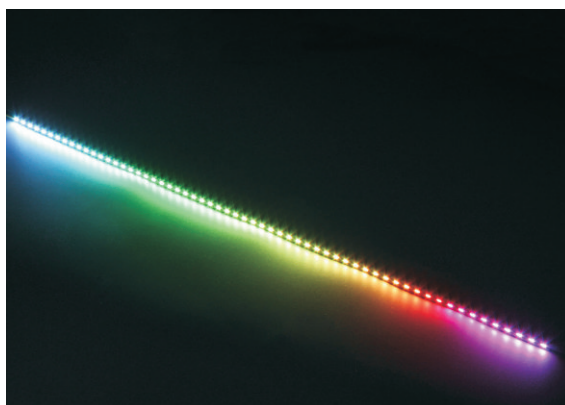

board 5mm width but it included 60pcs side

view and addressable LED (SK6812 Side)

which means the board's thickness comes 3mm.

The bar's biggest feature is side light emitting.

Wow, look, it has a wide range of application

where dont have big gap to install the led strip,

now you have one more option.

Product Datasheet

Product Number	B60SK6812SIDEV5		
Light Source	SK6812SIDE		
Beam Angle	120°		
LED Quantity	60leds/pcs		
Size (mm)	L 5000* W 5* H 4 mm		
Emitting Color	Full color		
Operating Voltage	DC5V		
Power (W)	15w/m		
Control (IC)	SK6812		
Waterproof Rating	IP20		
Luminance(MCD)	R:90000mcd	G:132000mcd	B:6000mcd
Wavelength	R:620-625nm	G:520-525nm	B:465-470nm