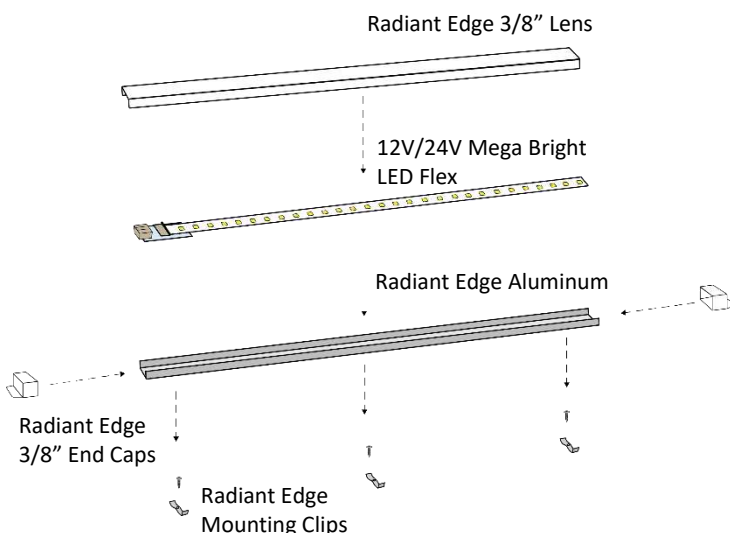

Mounting Clips & Screws

SKU #3739
(10 pack with screws)

Components:

Dimensions:

Product Features:

- Easily snaps onto Radiant Edge aluminum channels (3662) to mount completed panels in place
- Placement is recommended every 12" for best support
- Lightweight aluminum material
- Sold in packs of ten with screws included

Specifications:

- Width: 0.35"
- Height: 0.22"
- Length: 0.99"
- Net Weight: 1g

Assembly:

**See full installation guide for step-by-step instructions.*