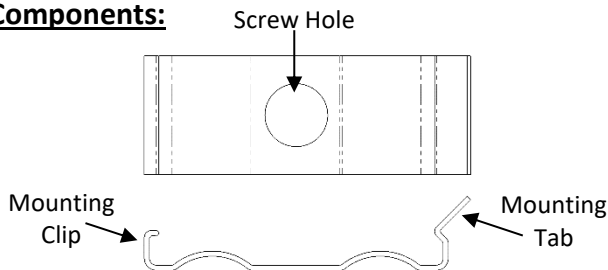

Email & Skype: info@chipsmall.com Web: www.chipsmall.com

Address: A1208, Overseas Decoration Building, #122 Zhenhua RD., Futian, Shenzhen, China

The new **DIY Radiant Edge Series System** from Inspired LED allows contractors and customers alike to build their own elegant low-voltage fixtures in-field. Simply combine aluminum channels, lenses, and end caps with your choice of 12V or 24V flexible LED strips to create the perfect lighting solution for any home or business!

Mounting Clips & Screws

SKU #3739
(10 pack with screws)

Components:

Dimensions:

Product Features:

- Easily snaps onto Radiant Edge aluminum channels (3662) to mount completed panels in place
- Placement is recommended every 12" for best support
- Lightweight aluminum material
- Sold in packs of ten with screws included

Specifications:

- Width: 0.35"
- Height: 0.22"
- Length: 0.99"
- Net Weight: 1g

Assembly:

**See full installation guide for step-by-step instructions.*