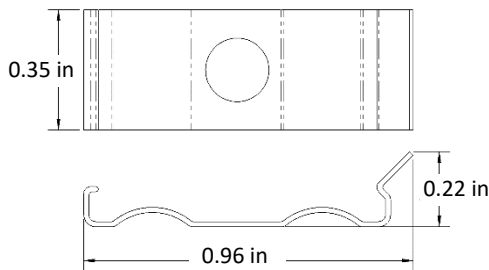

Mounting Clips & Screws

SKU #3739
(10 pack with screws)

Components:

Dimensions:

Product Features:

- Easily snaps onto Radiant Edge aluminum channels (3662) to mount completed panels in place
- Placement is recommended every 12" for best support
- Lightweight aluminum material
- Sold in packs of ten with screws included

Specifications:

- Width: 0.35"
- Height: 0.22"
- Length: 0.99"
- Net Weight: 1g

Assembly:

**See full installation guide for step-by-step instructions.*