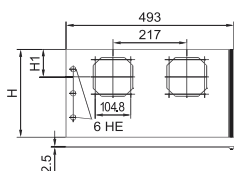

Back panel

Screw-fastened
To close off the rear.

Material:
2/3 mm aluminum, natural-anodized

Supply includes:
Two 482.6 mm (19") mounting brackets,
assembly parts.

For enclosure width mm	H (U)	Packs of	Order No. RC
482.6 (19")	3	1	3751.600
482.6 (19")	4	1	3751.610
482.6 (19")	6	1	3751.620
482.6 (19")	7	1	3751.630
482.6 (19")	9	1	3751.530
482.6 (19")	12	1	3751.540

For enclosure width mm	H (U)	H1 mm	Order No. RC
482.6 (19")	3	66.65	3751.150
482.6 (19")	4	88.90	3751.160
482.6 (19")	6	83.50	3751.170
482.6 (19")	7	83.50	3751.180

HE = U