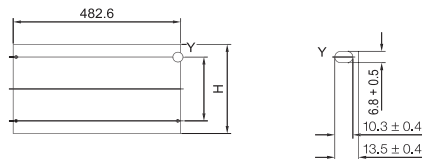

Back panel

Screw-fastened
To close off the rear.

Material:
2/3 mm aluminum, natural-anodized

Supply includes:
Two 482.6 mm (19") mounting brackets,
assembly parts.

For enclosure width mm	H (U)	Packs of	Order No. RC
482.6 (19")	3	1	3751.600
482.6 (19")	4	1	3751.610
482.6 (19")	6	1	3751.620
482.6 (19")	7	1	3751.630
482.6 (19")	9	1	3751.530
482.6 (19")	12	1	3751.540

For enclosure width mm	H (U)	H1 mm	Order No. RC
482.6 (19")	3	66.65	3751.150
482.6 (19")	4	88.90	3751.160
482.6 (19")	6	83.50	3751.170
482.6 (19")	7	83.50	3751.180

HE = U