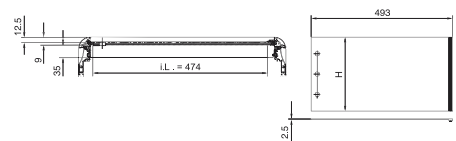

Vertically hinged

To close off the rear.

- Hinged, with security lock
- Optionally hinged on the left or right

Material:
Aluminum, spray-finished

Color:
RAL 7035

Supply includes:
Assembly parts.

For enclosure width mm	H (U)	Packs of	Order No. RC
482.6 (19")	3	1	3751.100
482.6 (19")	4	1	3751.110
482.6 (19")	6	1	3751.120
482.6 (19")	7	1	3751.130