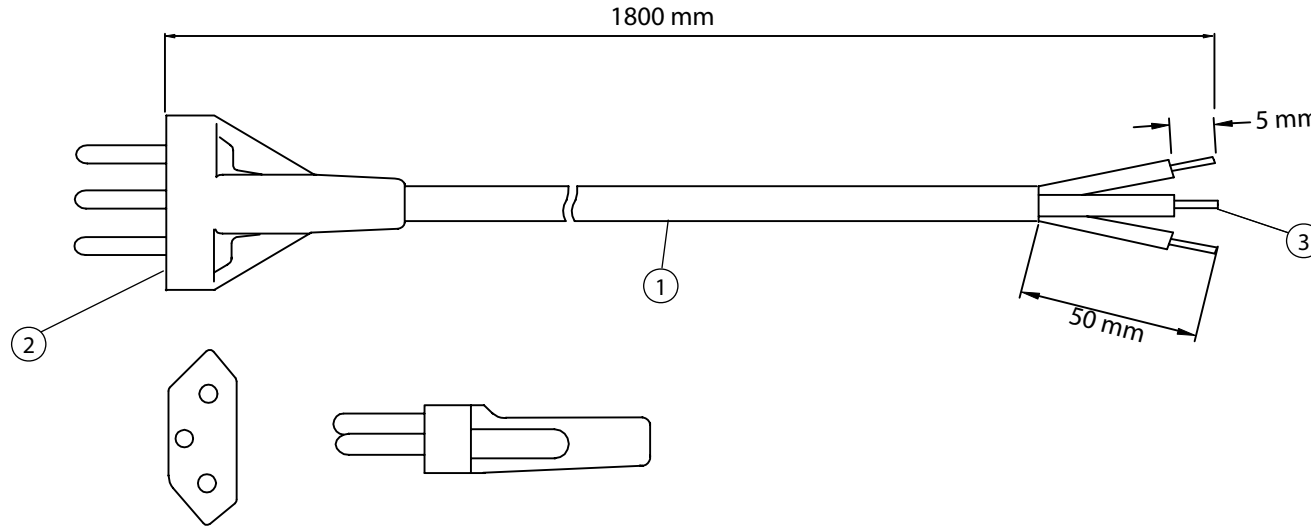

**CONTROLLED**

NOTES:

1. CORDAGE: H05VV-F, 3 X 1.00mm, UNSHIELDED, CEE COLOR CODE, TEMP. RATING 70°C, RATING: 250V 10A, JACKET COLOR: BLACK
2. PLUG: SEV 1011
3. OTHER END: ROJ 50mm STRIP 5mm
4. APPROVALS: SWITZERLAND
5. ROHS COMPLIANT

Dim range (mm)	Tolerance +/- (mm)	Qualtek Electronics Corp. PPC DIVISION		
0-1	0.15	Part Number:	377009-01	<span style="border: 1px solid green; padding: 2px;">RoHS Compliant</span>
1-6	0.20	Description:	POWER CORD	
6-18	0.30		UNIT: mm	
18-50	0.50	Drawn / Date	Checked / Date	Approved / Date
50-120	0.70	R.Nuti 09-04-07	09-04-07	JJH / 09-04-07
120-250	0.90			
250-500	1.20			