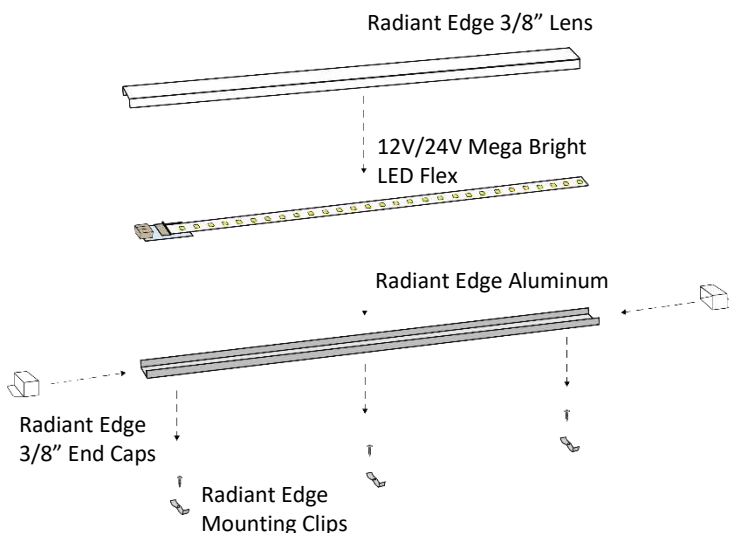

Short (3/8") Diffusor Lens

SKU #3771-W

Components:

Dimensions:

Assembly:

Product Features:

- Compatible with Radiant Edge Series aluminum (3662) channel and short end caps (3772, 3773)
- Recommended for use with:
 - 12V Mega Bright, or 24V Mega Bright LEDs (see LED specs for more info including power requirements)
 - 3.5mm Tiger Paws® or Micro-lock Tiger Paws®
- Diffused polycarbonate material for even light distribution and easy cuts
- Sold in 6' lengths (or 12' lengths for will call only)

Specifications:

- Width: 0.84" Height: 0.33" Length: 72" (or 144" for will call only)
- Net Weight (@ 6ft length): 79g
- Loss of Lumens: 35%
- Average Color Temperature Shift:

Warm White	Pure White	Cool White
-140K	-260K	-445K