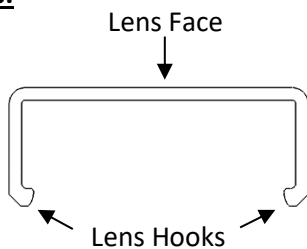

Email & Skype: info@chipsmall.com Web: www.chipsmall.com

Address: A1208, Overseas Decoration Building, #122 Zhenhua RD., Futian, Shenzhen, China

The new **DIY Radiant Edge Series System** from Inspired LED allows contractors and customers alike to build their own elegant low-voltage fixtures in-field. Simply combine aluminum channels, lenses, and end caps with your choice of 12V or 24V flexible LED strips to create the perfect lighting solution for any home or business!

Short (3/8") Diffusor Lens

SKU #3771-W

Components:

Dimensions:

Assembly:

Product Features:

- Compatible with Radiant Edge Series aluminum (3662) channel and short end caps (3772, 3773)
- Recommended for use with:
 - 12V Mega Bright, or 24V Mega Bright LEDs (see LED specs for more info including power requirements)
 - 3.5mm Tiger Paws® or Micro-lock Tiger Paws®
- Diffused polycarbonate material for even light distribution and easy cuts
- Sold in 6' lengths (or 12' lengths for will call only)

Specifications:

- Width: 0.84" Height: 0.33" Length: 72" (or 144" for will call only)
- Net Weight (@ 6ft length): 79g
- Loss of Lumens: 35%
- Average Color Temperature Shift:

Warm White	Pure White	Cool White
-140K	-260K	-445K