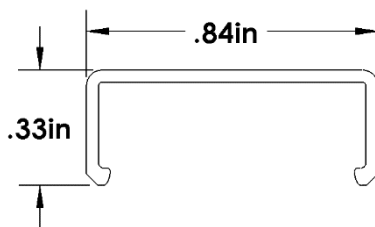

Dimensions: