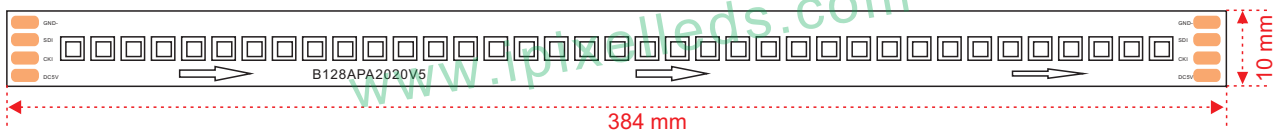

Email & Skype: info@chipsmall.com Web: www.chipsmall.com

Address: A1208, Overseas Decoration Building, #122 Zhenhua RD., Futian, Shenzhen, China

APA102 2020 SMD Rigid Bar

Product Description

- The bar's biggest feature is lamp beads are very dense, brightness, no shadow.
- Pixel pitch approx 3mm for this rigid bar.
- Input DC5V, The power of the bar is about 17W.

- The actual length approx 400mm, the leftover space (16mm)can be used for attaching cables.
- 10mm pcb wide would be great to dissipate heat.
- Ip20, non-waterproof

Product Datasheet

Product Number	B128APA2020V5		
Light Source	APA102-2020		
Beam Angle	120°		
LED Quantity	128leds/pcs		
Size (mm)	L 384* W 10* H 1.5 mm		
Emitting Color	Full color		
Operating Voltage	DC5V		
Power (W)	17w±0.5W/pcs		
Control (IC)	APA102		
Waterproof Rating	IP20		
Luminance(MCD/LED)	R:300-500mcd	G:500-850mcd	B:120-200mcd
Wavelength	R:619-626nm	G:520-535nm	B:465-475nm

Application

- Hotels, restaurants, nights clubs.
- Back lighting, edge lighting.
- Advertising signs, brightening.
- Dancefloor background.

Outline Dimension

Overlook View :

Horizontal Perspective :