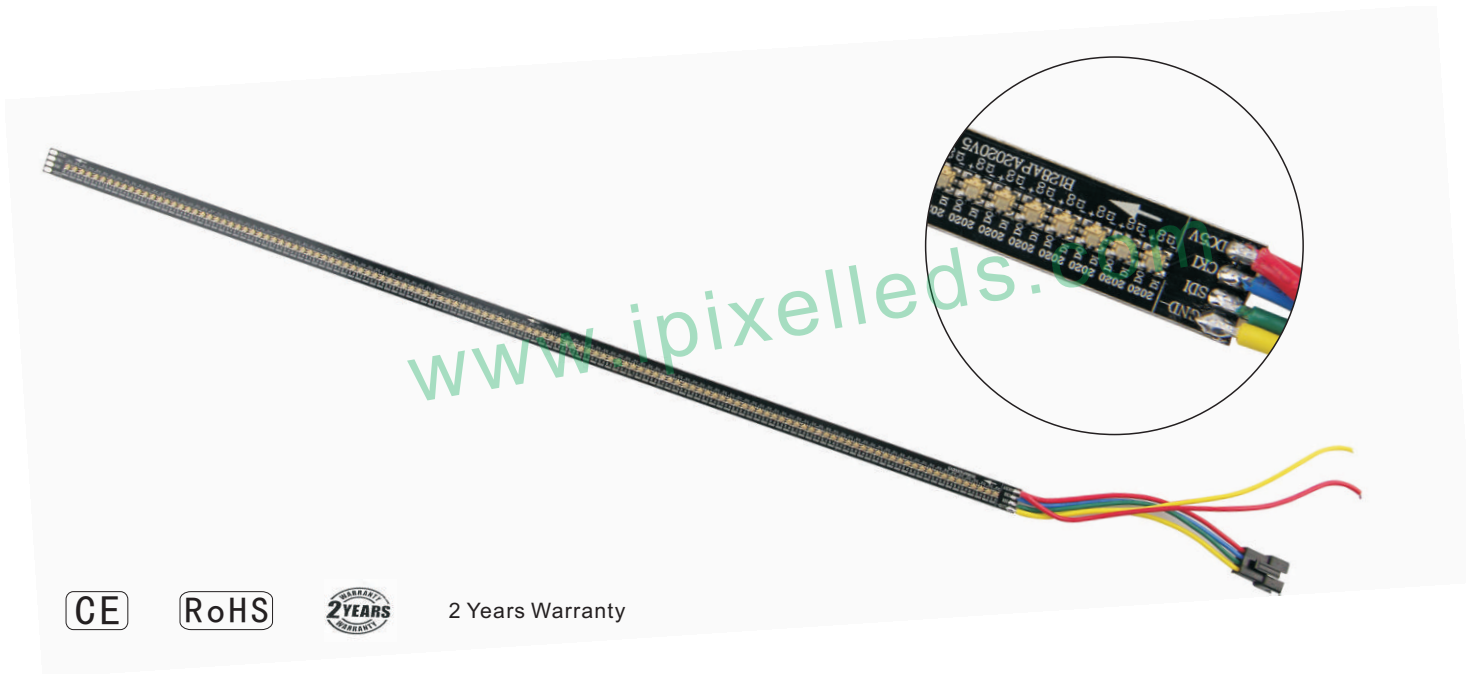

Email & Skype: info@chipsmall.com Web: www.chipsmall.com

Address: A1208, Overseas Decoration Building, #122 Zhenhua RD., Futian, Shenzhen, China

APA102 2020 SMD Rigid Bar

Product Description

- The bar's biggest feature is lamp beads are very dense, brightness, no shadow.
- Pixel pitch approx 3mm for this rigid bar.
- Input DC5V, The power of the bar is about 17W.

- The actual length approx 400mm, the leftover space (16mm)can be used for attaching cables.
- 10mm pcb wide would be great to dissipate heat.
- Ip20, non-waterproof

Product Datasheet

Product Number	B128APA2020V5		
Light Source	APA102-2020		
Beam Angle	120°		
LED Quantity	128leds/pcs		
Size (mm)	L 384* W 10* H 1.5 mm		
Emitting Color	Full color		
Operating Voltage	DC5V		
Power (W)	17w±0.5W/pcs		
Control (IC)	APA102		
Waterproof Rating	IP20		
Luminance(MCD/LED)	R:300-500mcd	G:500-850mcd	B:120-200mcd
Wavelength	R:619-626nm	G:520-535nm	B:465-475nm