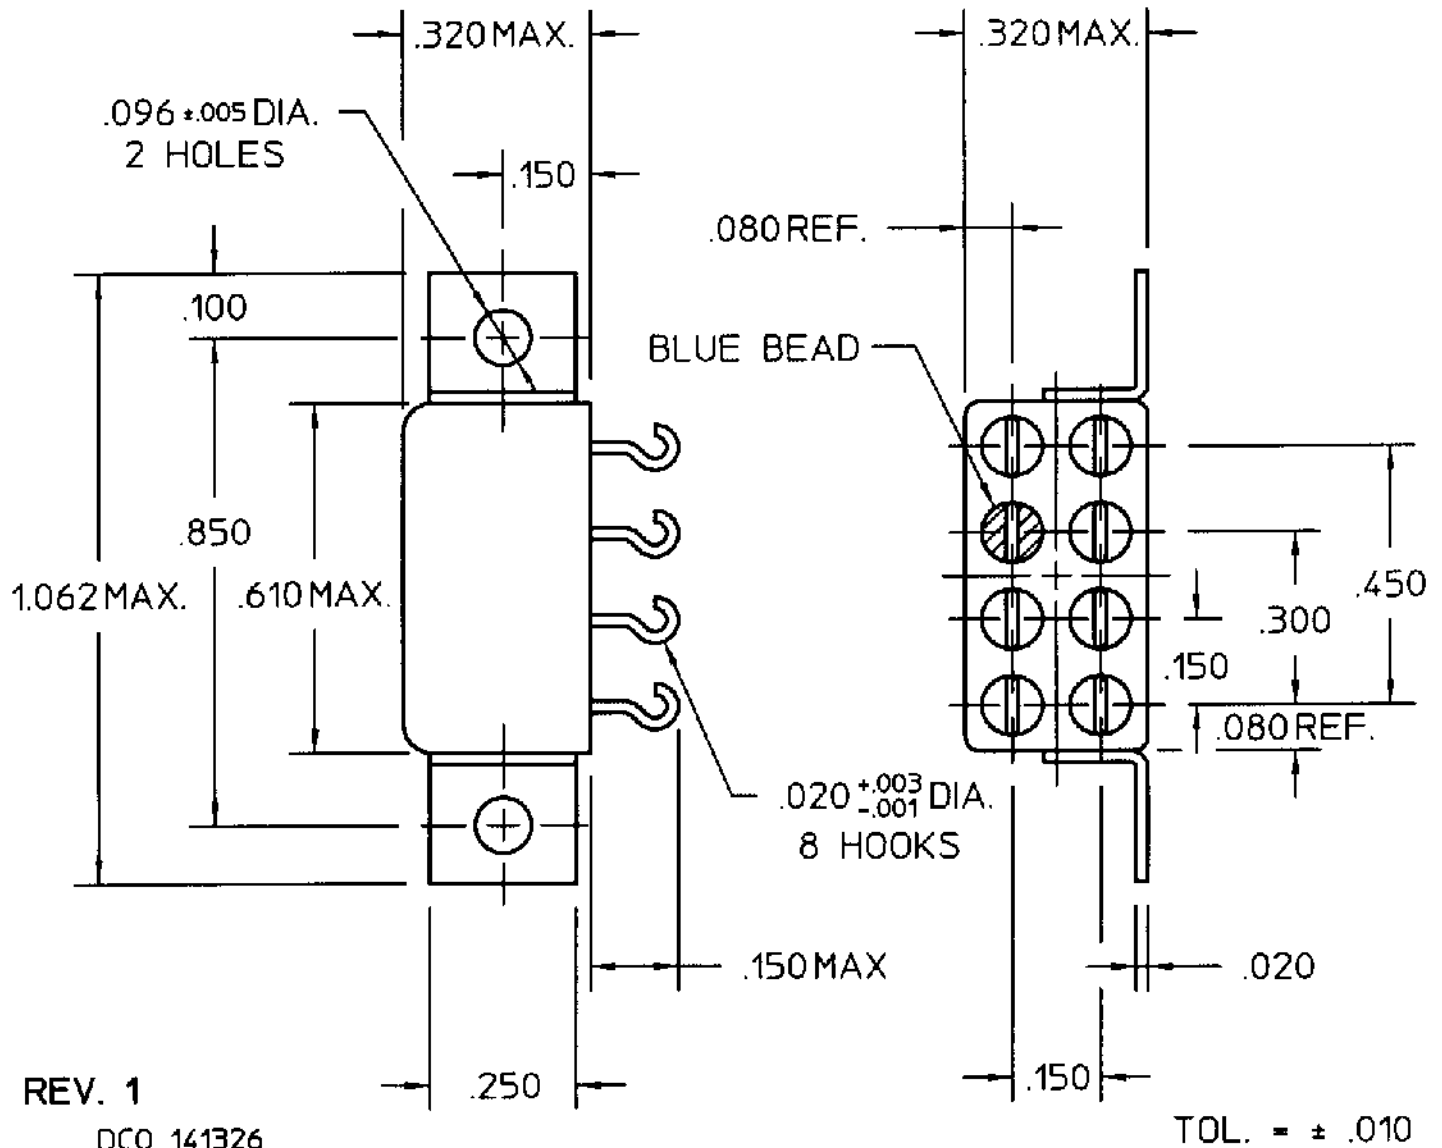

COIL: @ 25°C
RESISTANCE _____ 1350 OHMS ± 10%
NOMINAL VOLTAGE _____ 26.5 VDC
MUST OPERATE _____ 13.5 VDC
_____
MUST RELEASE _____ 8.1 VDC MAX, 1.5 VDC MIN.

ENVIRONMENT:
VIBRATION _____ 10 _____ CPS TO _____ 3000 _____ CPS @ _____ 30 _____ g's
SHOCK _____ 75 _____ g's _____ 6 _____ MS. DURATION
TEMPERATURE _____ -65 _____ °C TO _____ +125 _____ °C
NOTES: _____ OPERATE & RELEASE 4 MS MAX.
_____ BOUNCE 2 MS MAX.