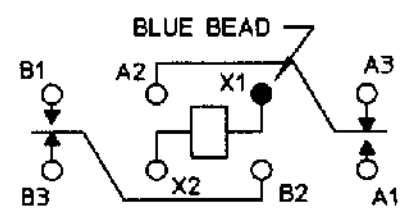

CUSTOMER DATA SHEET

TERMINAL VIEW

CONTACT RATING: \_\_\_\_\_ LOW LEVEL TO  
 \_\_\_\_\_ 2 AMPS 28 VDC RESISTIVE  
 \_\_\_\_\_ 50,000 OPERATIONS

DR. R.B. 8/25/97 CK.GRH 9/20/99

CUST. \_\_\_\_\_ OPL  
 CUST. NO. \_\_\_\_\_ M39016/13-060L REV. \_\_\_\_\_