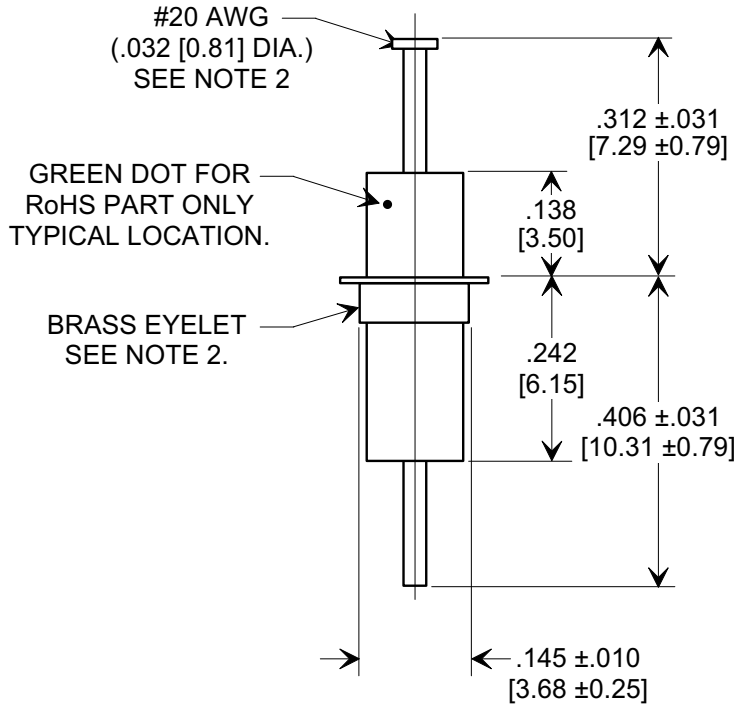

Email & Skype: info@chipsmall.com Web: www.chipsmall.com

Address: A1208, Overseas Decoration Building, #122 Zhenhua RD., Futian, Shenzhen, China

MARKETING SALES DRAWING

DIMENSIONS IN INCHES - DO NOT SCALE THIS DRAWING
DIMENSIONS IN METRIC - []

Electrical Testing
 per Tusonix standard
 test plans and Mil-Std-202
 Test Methods.

Notes:

1. Tusonix Standard part number: 4101-051.
 Tusonix RoHS compliant part number: 4101-051 LF.
 Customer must specify Standard or RoHS part number when ordering.
2. Lead finish: Silver Plated.
3. Part Marking: Standard has no marking. RoHS part: Green Dot.

X-2015 Rev-0 REVISION RECORD Original Release C.O. 970908-2-01 ADDED NOTES, METRIC, IR & DWV. S.M. 09-15-05 20050829-1-23	0	1	--TOLERANCES-- Unless Otherwise Specified	Title EYELET STYLE EMI FILTER	
	DECIMAL ± .015 [0.38]		Drawn L.E. 09-10-97 Scale 4 X		
	ANGLES ±		Approved B.Mc. 09-10-97		
	TUSONIX TUCSON, ARIZONA		A	4101-051	