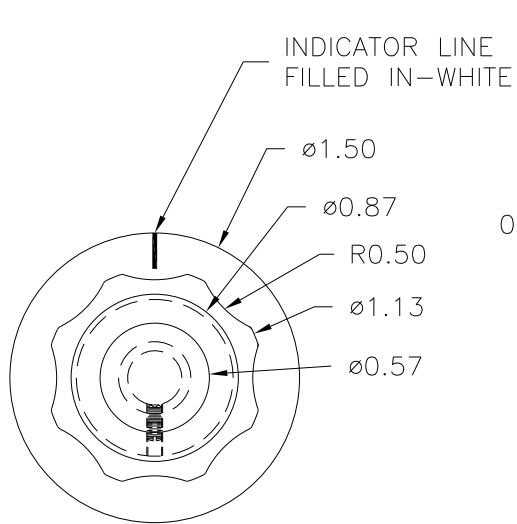

(A)

#8-32 UNC-2 THREADED,
SLOTTED SET SCREW I0328

MATERIAL: G.P. PHENOLIC (B11)
COLOR: BLACK

TOLERANCES: UNLESS OTHERWISE SPECIFIED	DO NOT SCALE DRAWING	B	WAS #50	JAM	2/5/14
		-	UPDATED TOOLBOX	JAM	2/19/03
DECIMALS: X.XXX ± .005 X.XX ± .015	MM: X.XX ± 0.15MM X.X ± 0.4MM	A	-FILLED IN-WHITE. -WAS 4110	ST	5/11/2000
		-	ORIGINAL DRAWN BY	TL	4/13/99
FRACTIONS ± 1/64	ANG. ± 1°	CHANGES			