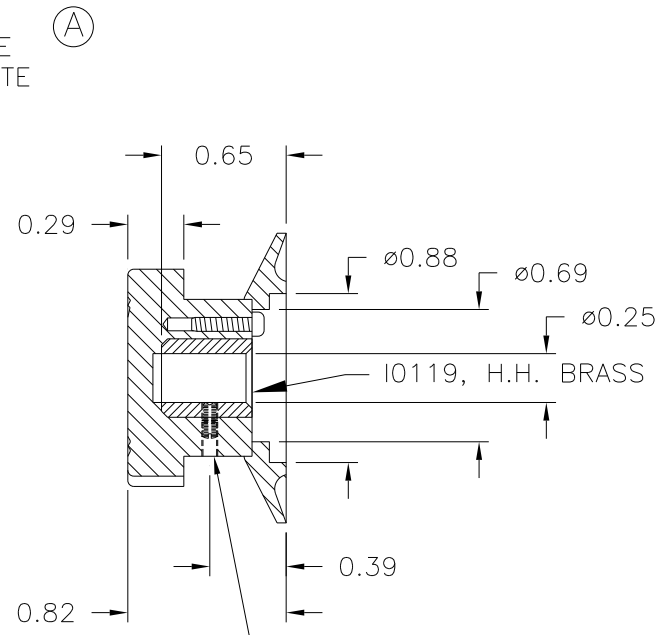

Email & Skype: info@chipsmall.com Web: www.chipsmall.com

Address: A1208, Overseas Decoration Building, #122 Zhenhua RD., Futian, Shenzhen, China

PART NAME: KNOB+SKIRT ASSEMBLY | SCALE: 1:1 | DATE: 1/14/2000 | DR. BY ST

DAVIES MOLDING COMPANY, LLC.
CAROL STREAM, ILLINOIS 60188

P/N 4104CB	
BASE PART	4100-01
SKIRT	4110-AQ
SCREWS	I0375
SET SCREW	I0328

THIS DRAWING IS THE PROPERTY OF DAVIES MOLDING COMPANY, IS SUBMITTED SOLELY AS A DESIGN OR ENGINEERING PROJECT. WE ACCEPT NO RESPONSIBILITY WHATSOEVER FOR THE PRACTICAL APPLICATION OF THE PIECES MADE TO THIS DESIGN.

(A)

#8-32 UNC-2 THREADED,
SLOTTED SET SCREW I0328

MATERIAL: G.P. PHENOLIC (B11)
COLOR: BLACK

TOLERANCES: UNLESS OTHERWISE SPECIFIED	DO NOT SCALE DRAWING	B	WAS #50	JAM	2/5/14
		-	UPDATED TOOLBOX	JAM	2/19/03
DECIMALS: X.XXX ± .005 X.XX ± .015	MM: X.XX ± 0.15MM X.X ± 0.4MM	A	-FILLED IN-WHITE. -WAS 4110	ST	5/11/2000
		-	ORIGINAL DRAWN BY	TL	4/13/99
FRACTIONS ± 1/64	ANG. ± 1°	CHANGES			