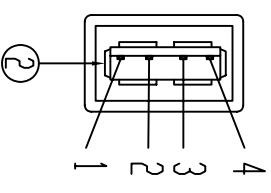

Email & Skype: info@chipsmall.com Web: www.chipsmall.com

Address: A1208, Overseas Decoration Building, #122 Zhenhua RD., Futian, Shenzhen, China

UNIT:mm

Electronic Test:
 1. 100% Test,(Open,Short,Miss Wire)
 2. Contact Resistance:3 ohm max.
 3. Insulation Resistance:20M ohm min.
 4. Hi-Pot:300V DC/10ms

CNC Tech, LLC

Industrial Cable and Connector Technology

⑥	PE BAG	1/10	CLEAR SIZE:170*250*0.05mm PRINT BLACK"MADE IN CHINA"+"10PCS"及印生产日期,有透气孔.
⑤	PE BAG	1	CLEAR SIZE: 80*100*0.05mm PRINT BLACK"MADE IN CHINA"+"1PC"及印生产日期,有透气孔.
④	OUT JACKET	6g	BEIGE(V-29) 40P PVC (WM-006)
④	IN JACKET	4g	CLEAR LDPE (NM-009)
③	CABLE	5	28AWG 电子线, L=30MM
②	CONN	1	USB A FEMALE,SHELL NICKEL PIN GOLD FLASH SHORT BODY
①	CONN	1	USB B MALE,SHELL NICKEL PIN GOLD FLASH SHORT BODY
NO.	NAME	Q'TY	SPECIFICATION