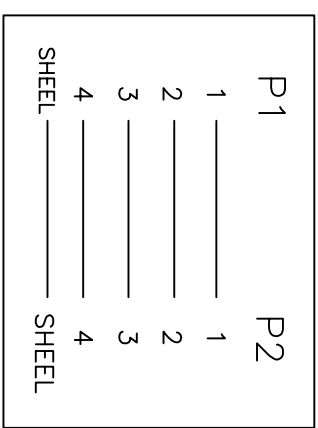

Email & Skype: info@chipsmall.com Web: www.chipsmall.com

Address: A1208, Overseas Decoration Building, #122 Zhenhua RD., Futian, Shenzhen, China

UNIT:mm

Electronic Test:
 1. 100% Test,(Open,Short,Miss Wire)
 2. Contact Resistance:3 ohm max.
 3. Insulation Resistance:20M ohm min.
 4. Hi-Pot:300V DC/10ms

CNC Tech, LLC

Industrial Cable and Connector Technology

⑥	PE BAG	1/10	CLEAR SIZE:170*250*0.05mm PRINT BLACK"MADE IN CHINA"+"10PCS"及印生产日期,有透气孔.
⑤	PE BAG	1	CLEAR SIZE: 80*100*0.05mm PRINT BLACK"MADE IN CHINA"+"1PC"及印生产日期,有透气孔.
④	OUT JACKET	6g	BEIGE(V-29) 40P PVC (WM-006)
④	IN JACKET	4g	CLEAR LDPE (NM-009)
③	CABLE	5	28AWG 电子线, L=30MM
②	CONN	1	USB A FEMALE,SHELL NICKEL PIN GOLD FLASH SHORT BODY
①	CONN	1	USB B MALE,SHELL NICKEL PIN GOLD FLASH SHORT BODY
NO.	NAME	Q'TY	SPECIFICATION