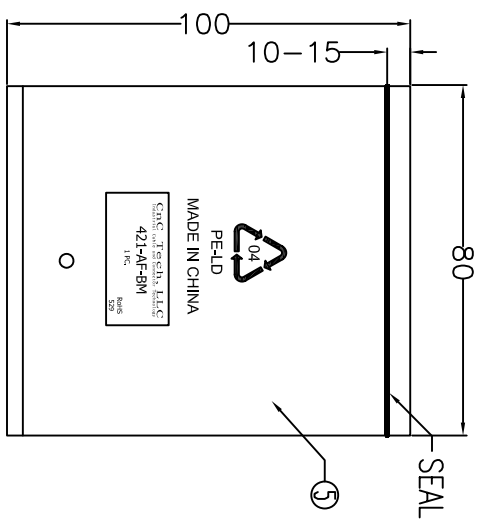

Email & Skype: info@chipsmall.com Web: www.chipsmall.com

Address: A1208, Overseas Decoration Building, #122 Zhenhua RD., Futian, Shenzhen, China

UNIT:mm

Electronic Test:
 1. 100% Test,(Open,Short,Miss Wire)
 2. Contact Resistance:3 ohm max.
 3. Insulation Resistance:20M ohm min.
 4. Hi-Pot:300V DC/10ms

CNC Tech, LLC

Industrial Cable and Connector Technology

⑥	PE BAG	1/10	CLEAR SIZE:170*250*0.05mm PRINT BLACK"MADE IN CHINA"+"10PCS"及印生产日期,有透气孔.
⑤	PE BAG	1	CLEAR SIZE: 80*100*0.05mm PRINT BLACK"MADE IN CHINA"+"1PC"及印生产日期,有透气孔.
④	OUT JACKET	6g	BEIGE(V-29) 40P PVC (WM-006)
④	IN JACKET	4g	CLEAR LDPE (NM-009)
③	CABLE	5	28AWG 电子线, L=30MM
②	CONN	1	USB A FEMALE,SHELL NICKEL PIN GOLD FLASH SHORT BODY
①	CONN	1	USB B MALE,SHELL NICKEL PIN GOLD FLASH SHORT BODY
NO.	NAME	Q'TY	SPECIFICATION