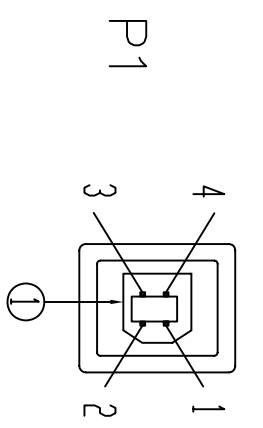

Email & Skype: info@chipsmall.com Web: www.chipsmall.com

Address: A1208, Overseas Decoration Building, #122 Zhenhua RD., Futian, Shenzhen, China

UNIT:mm

Electronic Test:
 1. 100% Test,(Open,Short,Miss Wire)
 2. Contact Resistance:3 ohm max.
 3. Insulation Resistance:20M ohm min.
 4. Hi-Pot:300V DC/10ms

CNC Tech, LLC

Industrial Cable and Connector Technology

⑥	PE BAG	1/10	CLEAR SIZE:170*250*0.05mm PRINT BLACK"MADE IN CHINA"+"10PCS"及印生产日期,有透气孔.
⑤	PE BAG	1	CLEAR SIZE: 80*100*0.05mm PRINT BLACK"MADE IN CHINA"+"1PC"及印生产日期,有透气孔.
④	OUT JACKET	6g	BEIGE(V-29) 40P PVC (WM-006)
④	IN JACKET	4g	CLEAR LDPE (NM-009)
③	CABLE	5	28AWG 电子线, L=30MM
②	CONN	1	USB A FEMALE,SHELL NICKEL PIN GOLD FLASH SHORT BODY
①	CONN	1	USB B MALE,SHELL NICKEL PIN GOLD FLASH SHORT BODY
NO.	NAME	Q'TY	SPECIFICATION