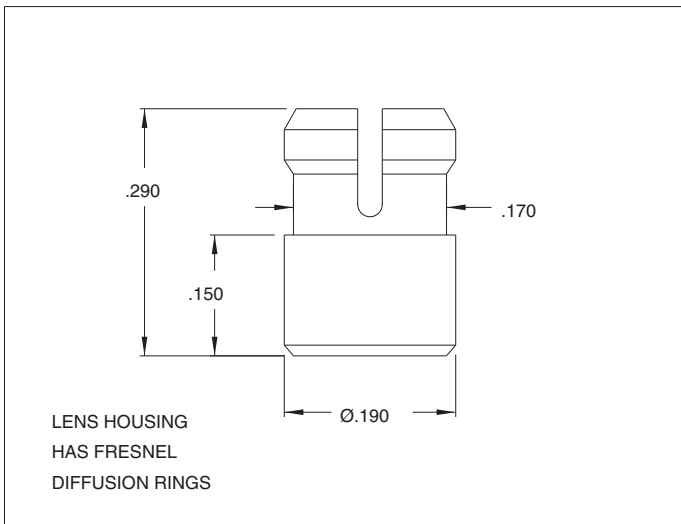

Material: Polycarbonate

Mounting Hole: Snap into Ø.170-.174 hole in panels  
.030-.060 thick.

MODEL	LENS COLOR
4331	Red
4332	Clear
4333	Amber
4335	Green
4336	Blue
4337	Yellow

Material: Polycarbonate

Mounting Hole: Snap into Ø.187-.192 hole in panels  
.020-.097 thick.

MODEL	LENS COLOR
4351	Red
4352	Clear
4353	Amber
4354	White
4355	Green
4356	Blue
4357	Yellow

### Outline Dimensions

### Outline Dimensions

All dimensions in inches.