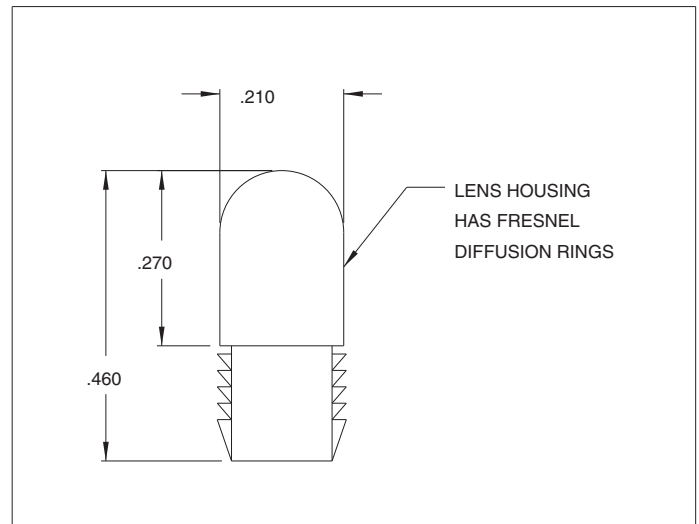

Material: Polycarbonate

Mounting Hole: Snap into Ø.170-.174 hole in panels  
.030-.060 thick.

MODEL	LENS COLOR
4331	Red
4332	Clear
4333	Amber
4335	Green
4336	Blue
4337	Yellow

Material: Polycarbonate

Mounting Hole: Snap into Ø.187-.192 hole in panels  
.020-.097 thick.

MODEL	LENS COLOR
4351	Red
4352	Clear
4353	Amber
4354	White
4355	Green
4356	Blue
4357	Yellow

### Outline Dimensions

### Outline Dimensions

All dimensions in inches.