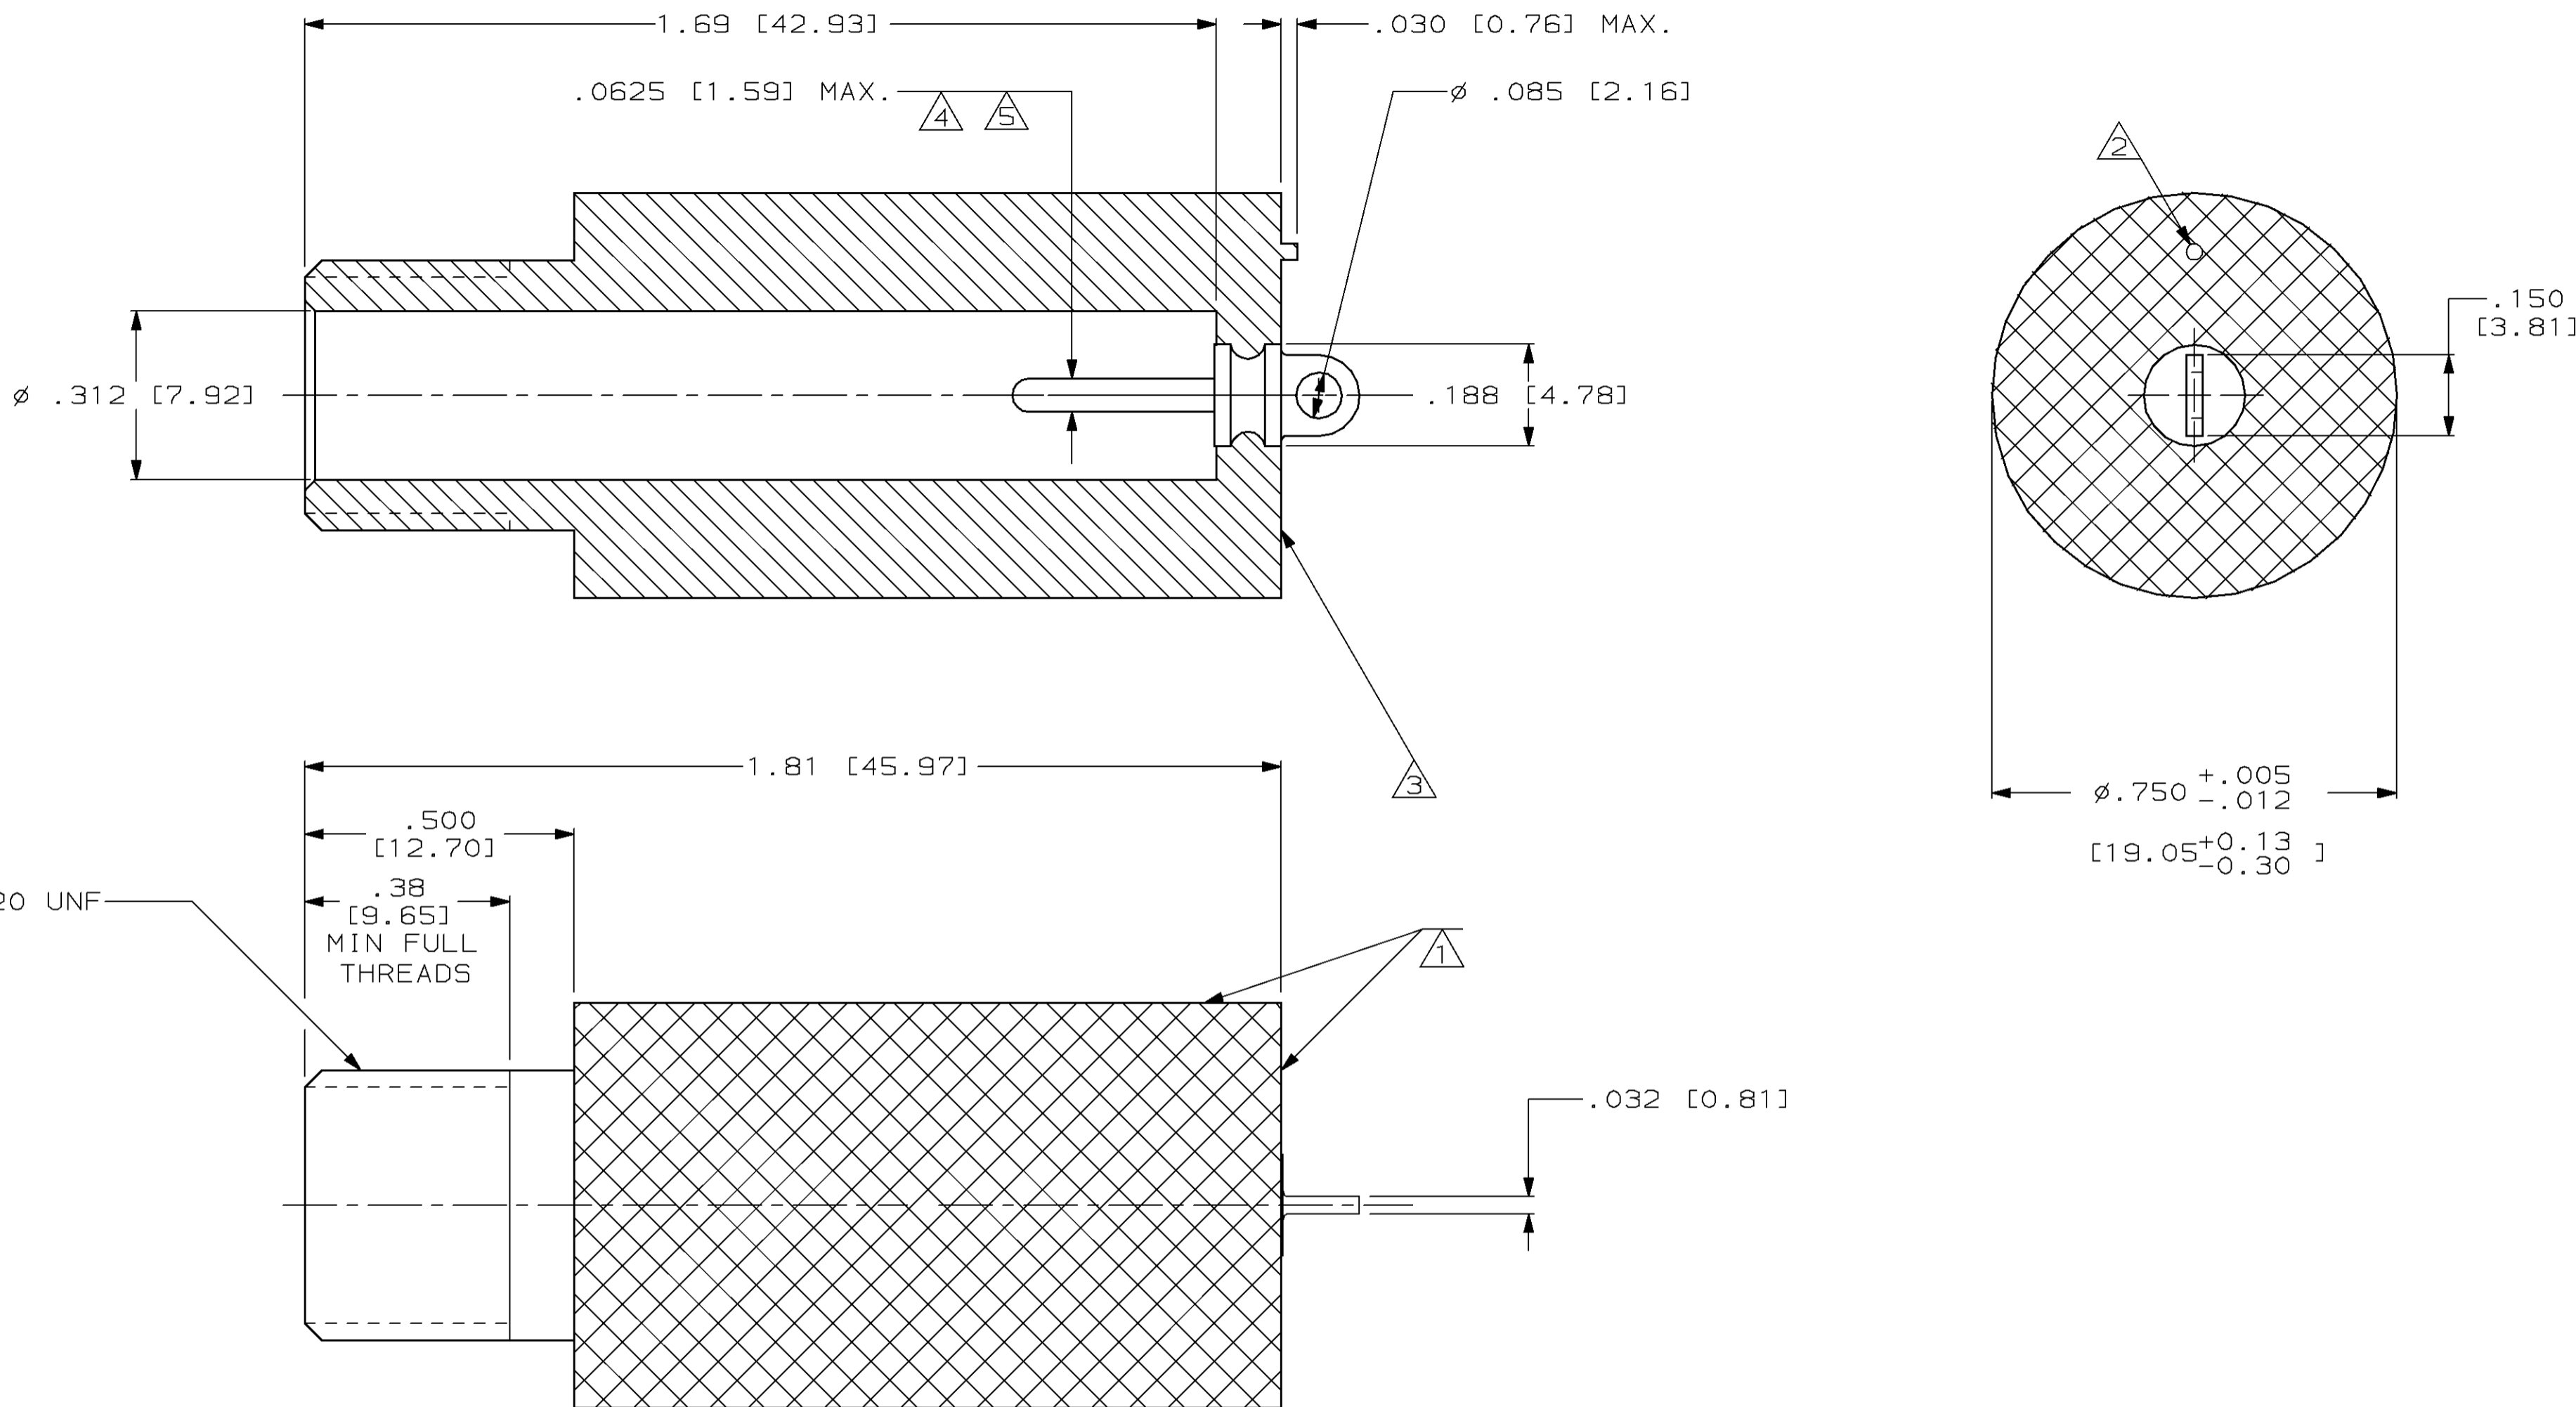

PROD	LOC	DIST	REVISIONS				DATE	APPD
4087	DF	SO	ZONE	LTR	DESCRIPTION			
				F	REV PER 0600-5825-96	CT	10-96	SG

- ① .750 DIA AND REAR SURFACE SAND BLASTED TO PROMOTE ADHESION TO POTTING MATERIAL.
- ② GATE BREAK-OFF.
- ③ MOLDED GLASS FILLED EPOXY. COLOR: BLACK.
- ④ BRASS PER QQ-B-626.
- ⑤ FINISH: .000100 MIN. THK. TIN-PLATE, PER MIL-T-10727.

DO NOT SCALE PRINT. UNLESS SPECIFIED DIMENSIONS IN INCHES [mm]		DR	W.LEUFERT	6-14-90	AMP AMP INCORPORATED Harrisburg, Pa. 17105
TOLERANCES ON :		CHK	D.EABY	7-19-90	
2 PLC DEC ± .01 [0.25]		APPD	D.EABY	7-19-90	
3 PLC DEC ± .005 [0.13]		APPD	D.EABY	7-19-90	
ANGLES ± -		PRODUCT SPEC	-	-	ASSEMBLY, MODIFIED EYELET RECEPTACLE, LGH
MATERIAL	SEE CALLOUTS	APPLICATION SPEC	-	-	SIZE C
FINISH	SEE CALLOUTS	WEIGHT	-	-	CAGE CODE 00779
					DRAWING NO 447305
					SCALE 4:1
					SHEET 1 of 1

AS SHOWN	447305-1
NOTE	PART NO.