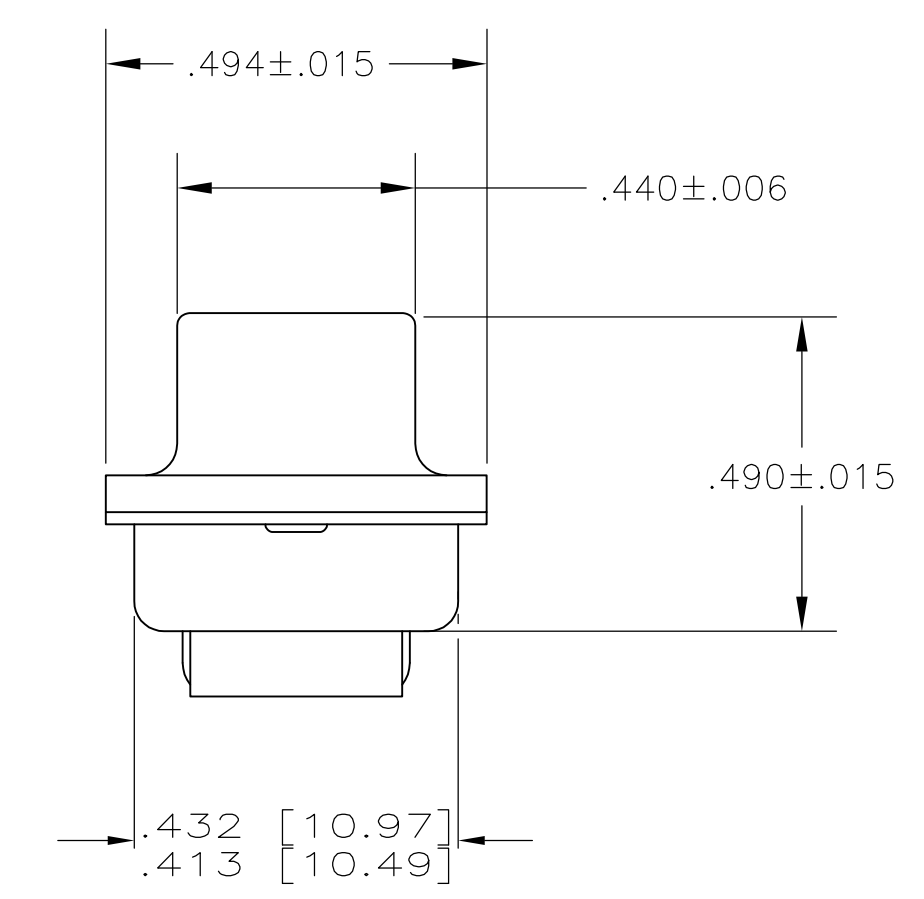

Email & Skype: info@chipsmall.com Web: www.chipsmall.com

Address: A1208, Overseas Decoration Building, #122 Zhenhua RD., Futian, Shenzhen, China

- THIS RCPT. IS DESIGNED TO CONFORM TO THE LATEST ISSUE OF MIL-C-24308
- RAISED NUMBERS FOR IDENTIFICATION OF CIRCUIT HOLES.
- CONTACTS NOT SUPPLIED WITH ASSEMBLY. CONTACTS TO BE PURCHASED SEPARATELY.
- FINISH: CADMIUM PER QQ-P-416; YELLOW CHROMATE.
- FINISH: ZINC PLATED PER ASTM-B-633 .000200 MIN THK WITH SUPPLEMENTARY CHROMATE (Cr3+).

5	5-447719-1
4	447719-1
REMARKS	PART NO

THIS DRAWING IS A CONTROLLED DOCUMENT.

DIMENSIONS: INCHES	TOLERANCES UNLESS OTHERWISE SPECIFIED:	DIN T. SHUEY 2-12-91	CHK A. EMADI 2-12-91	APVD A. EMADI 2-12-91	NAME
0 PLC ± -	1 PLC ± -	2 PLC ± -	3 PLC ± .005 [0.13]	4 PLC ± -	ANGLES ± -
MATERIAL	FINISH	WEIGHT	SIZE A1	CAGE CODE 00779	DRAWING NO C=447719
CUSTOMER DRAWING			SCALE 4:1	SHEET 1 OF 1	REV C