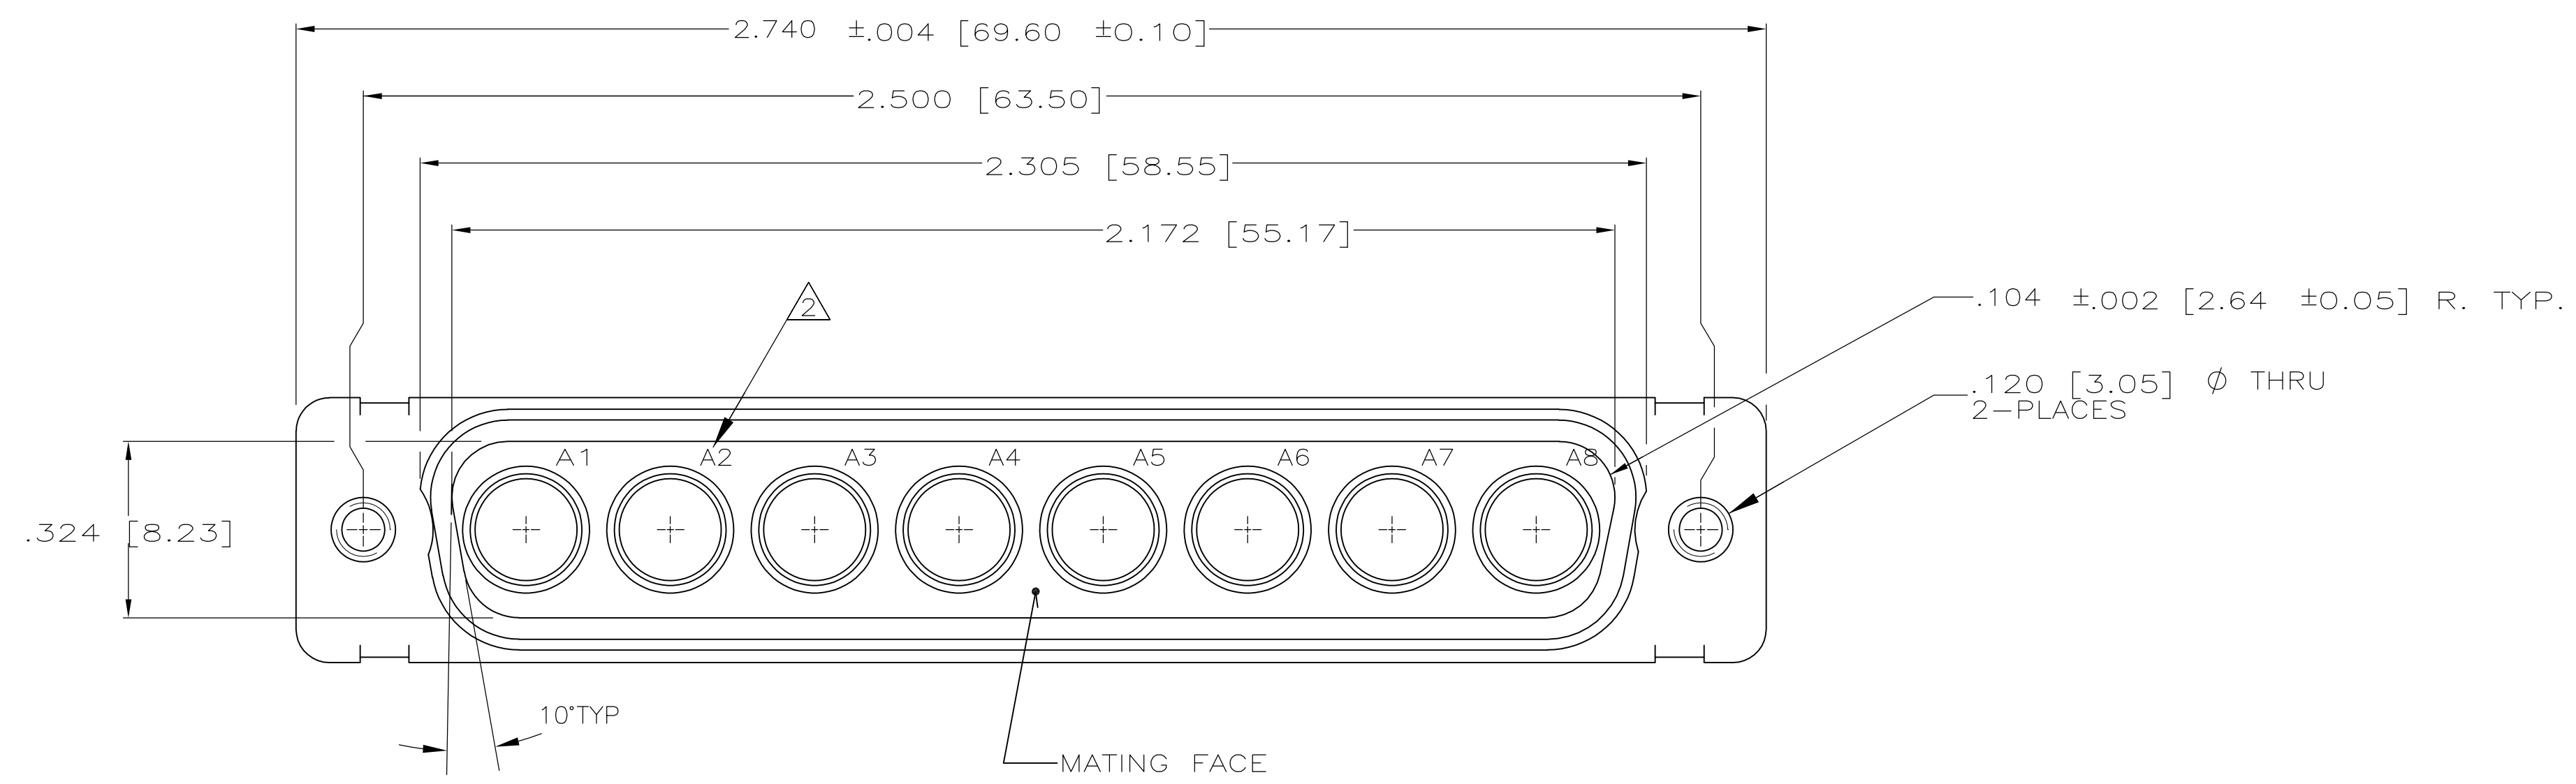

Email & Skype: info@chipsmall.com Web: www.chipsmall.com

Address: A1208, Overseas Decoration Building, #122 Zhenhua RD., Futian, Shenzhen, China

- THIS RCPT. IS DESIGNED TO CONFORM TO THE LATEST ISSUE OF MIL-C-24308
- RAISED NUMBERS FOR IDENTIFICATION OF CIRCUIT HOLES.
- CONTACTS NOT SUPPLIED WITH ASSEMBLY. CONTACTS TO BE PURCHASED SEPARATELY.
- FINISH: CADMIUM PER QQ-P-416; YELLOW CHROMATE.
- FINISH: ZINC PLATED PER ASTM-B-633 .000200 MIN THK WITH SUPPLEMENTARY CHROMATE (Cr3+).