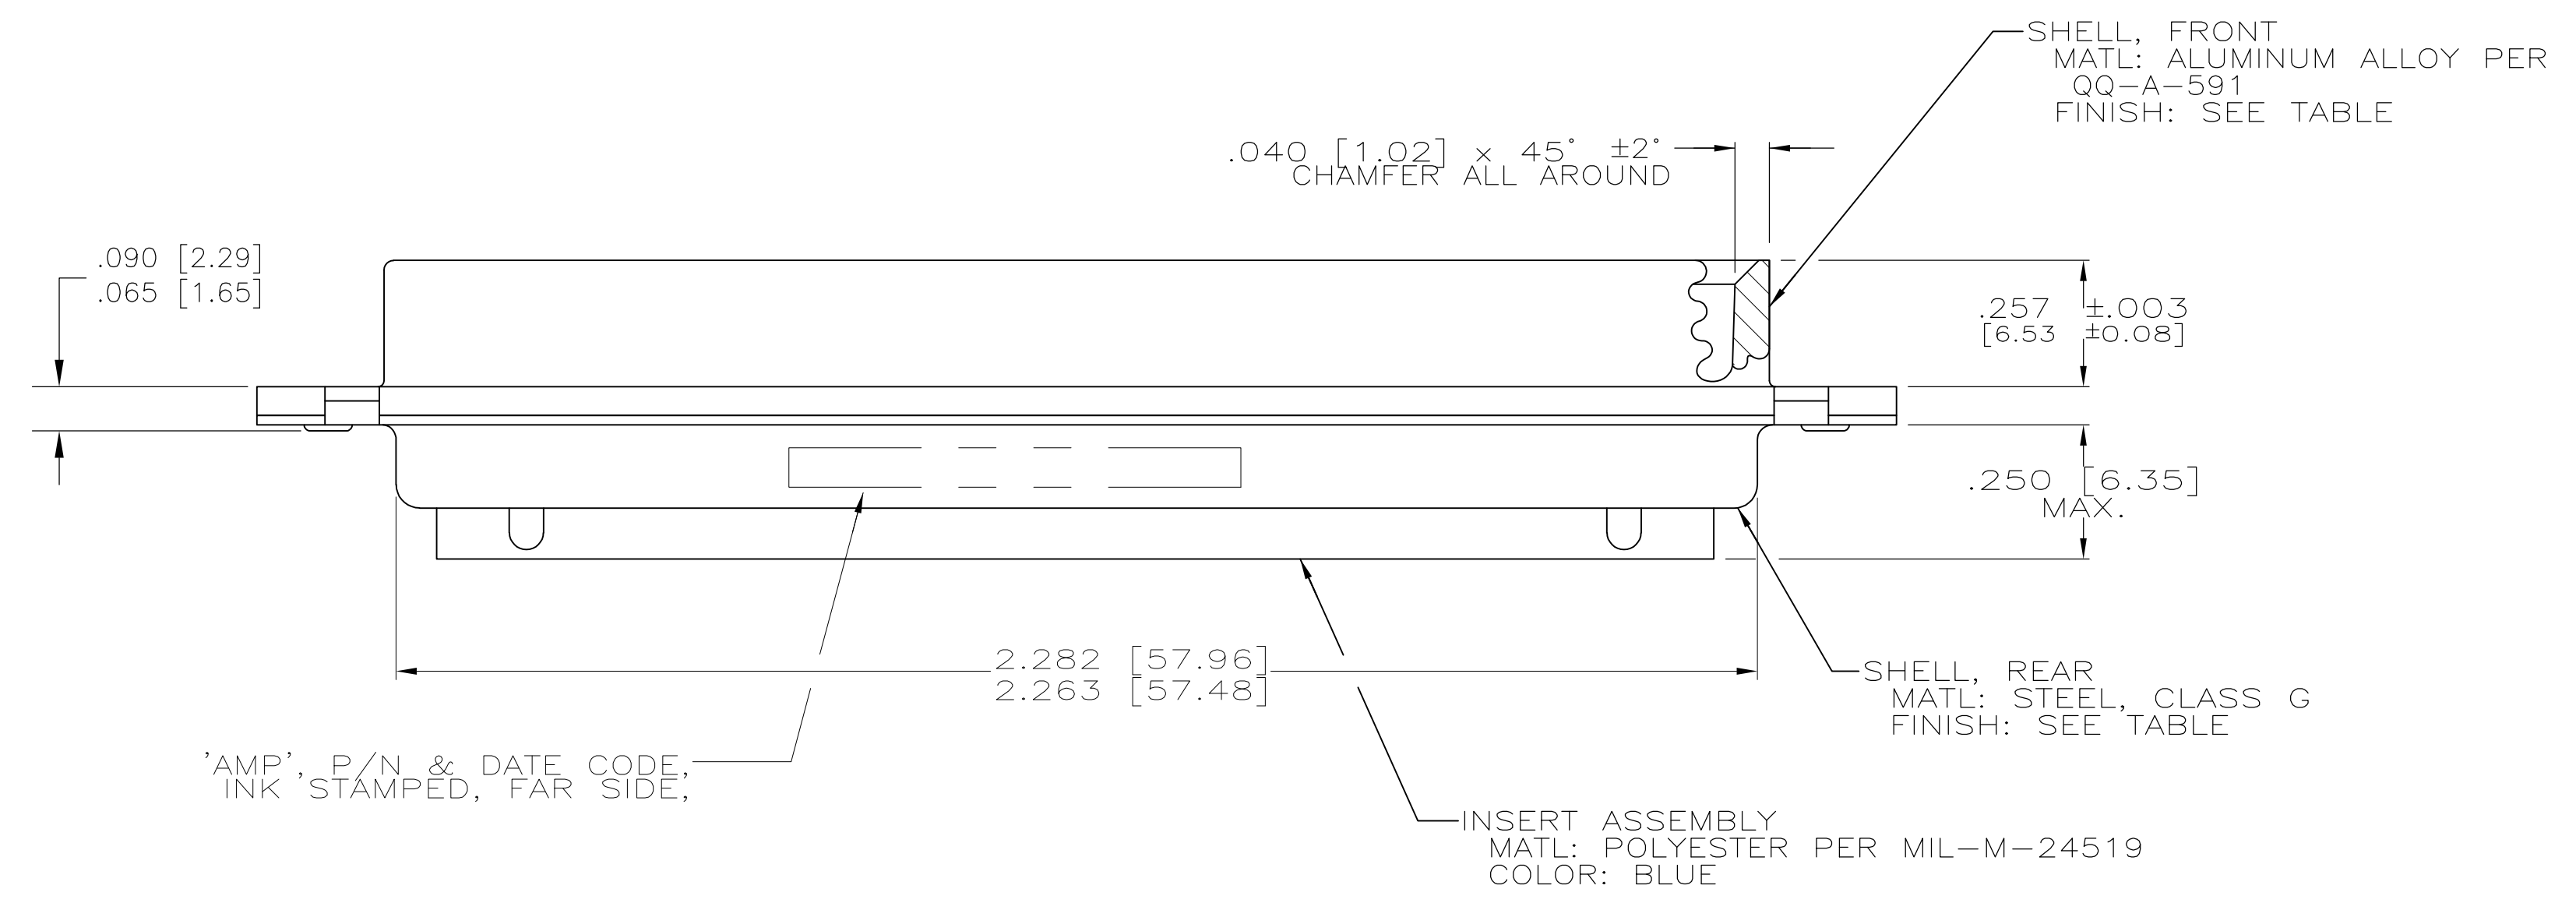

1. THIS RCPT. IS DESIGNED TO CONFORM TO THE LATEST ISSUE OF MIL-C-24308
2. RAISED NUMBERS FOR IDENTIFICATION OF CIRCUIT HOLES.
3. CONTACTS NOT SUPPLIED WITH ASSEMBLY. CONTACTS TO BE PURCHASED SEPARATELY.
4. FINISH: CADMIUM PER QQ-P-416; YELLOW CHROMATE.
5. FINISH: ZINC PLATED PER ASTM-B-633 .000200 MIN THK WITH SUPPLEMENTARY CHROMATE (Cr3+).

5	5-447719-1
4	447719-1
REMARKS	PART NO

THIS DRAWING IS A CONTROLLED DOCUMENT.

DIMENSIONS: INCHES	TOLERANCES UNLESS OTHERWISE SPECIFIED:	DIN T. SHUEY 2-12-91	CHK A. EMADI 2-12-91	APVD A. EMADI 2-12-91	NAME
0 PLC ± -	1 PLC ± -	2 PLC ± -	3 PLC ± .005 [0.13]	4 PLC ± -	ANGLES ± -
MATERIAL	FINISH	WEIGHT	SIZE A1	CAGE CODE 00779	DRAWING NO C=447719
CUSTOMER DRAWING			SCALE 4:1	SHEET 1 OF 1	REV C

STE TE Connectivity
PLUG ASSEMBLY, AMPLIMITE, BLINDMATE 8C8 SERIES 109, COAX