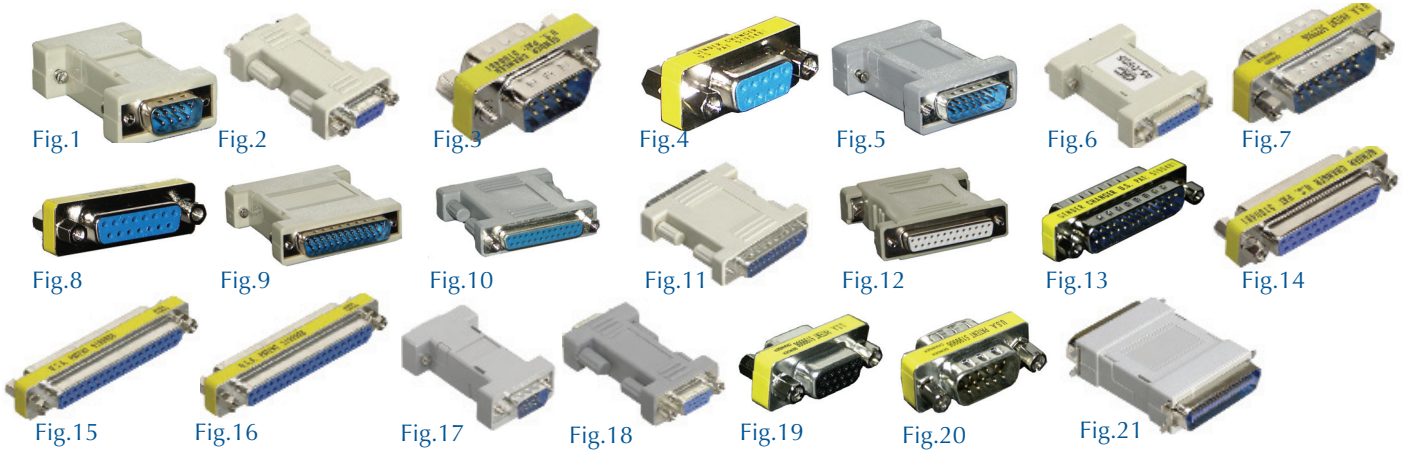

Email & Skype: info@chipsmall.com Web: www.chipsmall.com

Address: A1208, Overseas Decoration Building, #122 Zhenhua RD., Futian, Shenzhen, China

GENDER CHANGERS

Computer

Gender Changers

Retail Part No.	Bulk Part No.	Figure No.	Description	Length (Inches)	Color	Type
45-510	45-510-BU	1	DB9 (Male)/(Male)	2.490	Putty	Full Size
45-515	45-515-BU	2	DB9 (Female)/(Female)	2.490	Putty	Full Size
45-517	45-517-BU	3	DB9 (Male)/(Male)	0.690	Yellow	Low Profile
45-518	45-518-BU	4	DB9 (Female)/(Female)	0.690	Yellow	Low Profile
45-520	45-520-BU	5	DB15 (Male)/(Male)	2.500	Putty	Full Size
45-525	45-525-BU	6	DB15 (Female)/(Female)	2.440	Putty	Full Size
45-527	45-527-BU	7	DB15 (Male)/(Male)	0.707	Yellow	Low Profile
45-528	45-528-BU	8	DB15 (Female)/(Female)	0.690	Yellow	Low Profile
45-4100		9	DB25 (Male)/(Male)	2.500	Putty	Double Shielded
45-4101		10	DB25 (Female)/(Female)	2.500	Putty	Double Shielded
45-500	45-500-BU	11	DB25 (Male)/(Male)	2.150	Putty	Full Size
45-505	45-505-BU	12	DB25 (Female)/(Female)	2.160	Putty	Full Size
45-507	45-507-BU	13	DB25 (Male)/(Male)	0.690	Yellow	Low Profile
45-508	45-508-BU	14	DB25 (Female)/(Female)	0.700	Yellow	Low Profile
45-540	45-540-BU	15	DB37 (Male)/(Male)	0.709	Yellow	Low Profile
45-543	45-543-BU	16	DB37 (Female)/(Female)	0.697	Yellow	Low Profile
45-560	45-560-BU	17	HD15 (Male)/(Male)	2.500	Gray	Full Size
45-561	45-561-BU	18	HD15 (Female)/(Female)	2.500	Gray	Full Size
45-564	45-564-BU	19	HD15 (Female)/(Female)	0.695	Yellow	Low Profile
45-521	45-521-BU	20	HD15 (Male)/(Male)	0.715	Yellow	Low Profile
45-530	45-530-BU	21	CEN36 (Male)/(Male)	2.960	Putty	Full Size