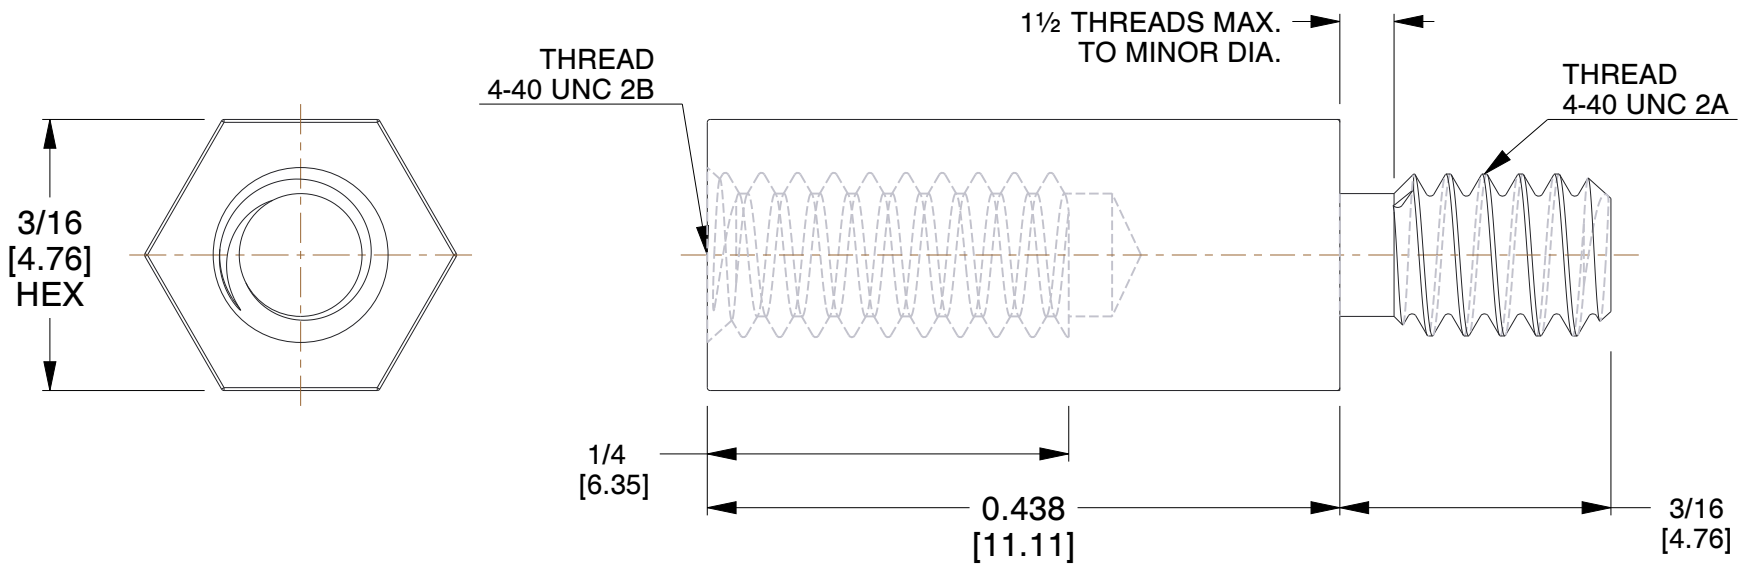

REV	CHANGE	DATE	DRN	CHK
	Drawn	02/08/17	SJ	T

NOTES:

1. Material : Stainless Steel
2. Finish : No Plate
3. ASME Y14.5M - 2009
4. All Drawing Dimensions are in Inches [mm]
5. Unless otherwise specified; Edge Breaks, Radii or Countersinks 0.005-0.015

95 Silvermine Rd., Seymour CT 06483
Tel: 203-888-2133, Fax: 203-888-9860

This Drawing is the Property of RAF.
It contains confidential, proprietary
information that is RAF property. Do
not disclose to or duplicate for others
except as authorized by RAF.

TOLERANCES
ALL DIMENSIONS ARE INCHES
(UNLESS OTHERWISE SPECIFIED)
METALLIC
LENGTHS <math>< /math>6 INCHES ± 0.005
LENGTH > 6 INCHES ± 0.010
DIAMETERS: ± 0.005
NON-METALLIC
LENGTH: ± 0.010 DIAMETERS: ± 0.010
INTERNAL THREADS:
MINIMUM THREAD DEPTH

COMPONENT	STANDOFFS
4504-440-SS	SCALE
	N.T.S.
	SHEET
3/16 HEX MALE FEMALE STANDOFFS	1 of 1