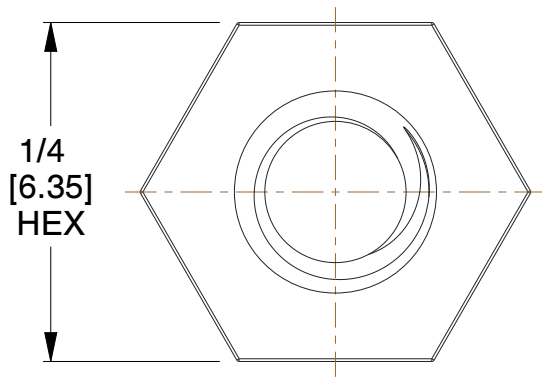

Email & Skype: info@chipsmall.com Web: www.chipsmall.com

Address: A1208, Overseas Decoration Building, #122 Zhenhua RD., Futian, Shenzhen, China

REV	CHANGE	DATE	DRN	CHK
	Drawn	02/08/17	SJ	T

NOTES:

1. Material : Brass
2. Finish : Nickel
3. ASME Y14.5M - 2009
4. All Drawing Dimensions are in Inches [mm]
5. Unless otherwise specified; Edge Breaks, Radii or Countersinks 0.005-0.015