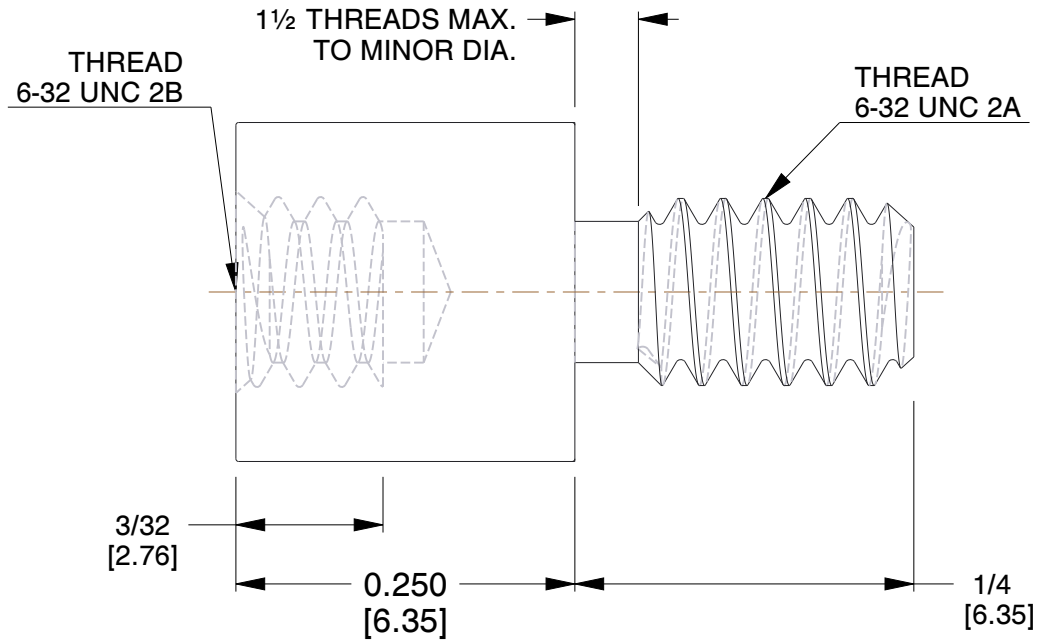

Email & Skype: info@chipsmall.com Web: www.chipsmall.com

Address: A1208, Overseas Decoration Building, #122 Zhenhua RD., Futian, Shenzhen, China

REV	CHANGE	DATE	DRN	CHK
	Drawn	02/08/17	SJ	T

NOTES:

1. Material : Brass
2. Finish : Nickel
3. ASME Y14.5M - 2009
4. All Drawing Dimensions are in Inches [mm]
5. Unless otherwise specified; Edge Breaks, Radii or Countersinks 0.005-0.015

TOLERANCES
ALL DIMENSIONS ARE INCHES (UNLESS OTHERWISE SPECIFIED)
METALLIC
LENGTHS ≤ 6 INCHES ± 0.005
LENGTH > 6 INCHES ± 0.010
DIAMETERS: ± 0.005
NON-METALLIC
LENGTH: ± 0.010 DIAMETERS: ± 0.010
INTERNAL THREADS:
MINIMUM THREAD DEPTH