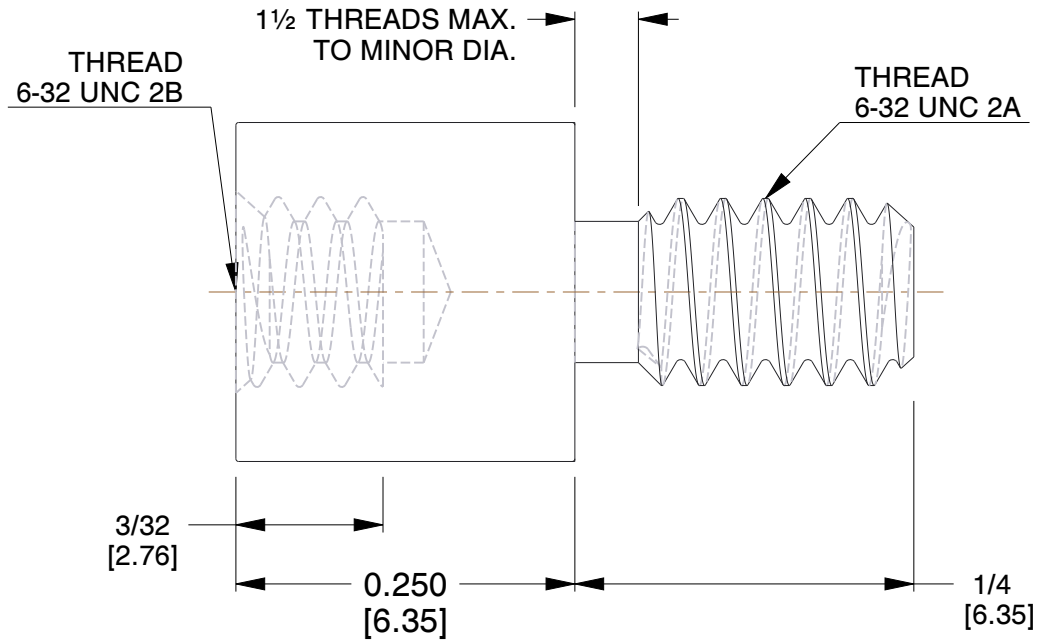

Email & Skype: info@chipsmall.com Web: www.chipsmall.com

Address: A1208, Overseas Decoration Building, #122 Zhenhua RD., Futian, Shenzhen, China

REV	CHANGE	DATE	DRN	CHK
	Drawn	02/08/17	SJ	T

NOTES:

1. Material : Steel
2. Finish : Zinc Clear Chromate
3. ASME Y14.5M - 2009
4. All Drawing Dimensions are in Inches [mm]
5. Unless otherwise specified; Edge Breaks, Radii or Countersinks 0.005-0.015

TOLERANCES
ALL DIMENSIONS ARE INCHES (UNLESS OTHERWISE SPECIFIED)
METALLIC
LENGTHS ≤ 6 INCHES ± 0.005
LENGTH > 6 INCHES ± 0.010
DIAMETERS: ± 0.005
NON-METALLIC
LENGTH: ± 0.010 DIAMETERS: ± 0.010
INTERNAL THREADS:
MINIMUM THREAD DEPTH