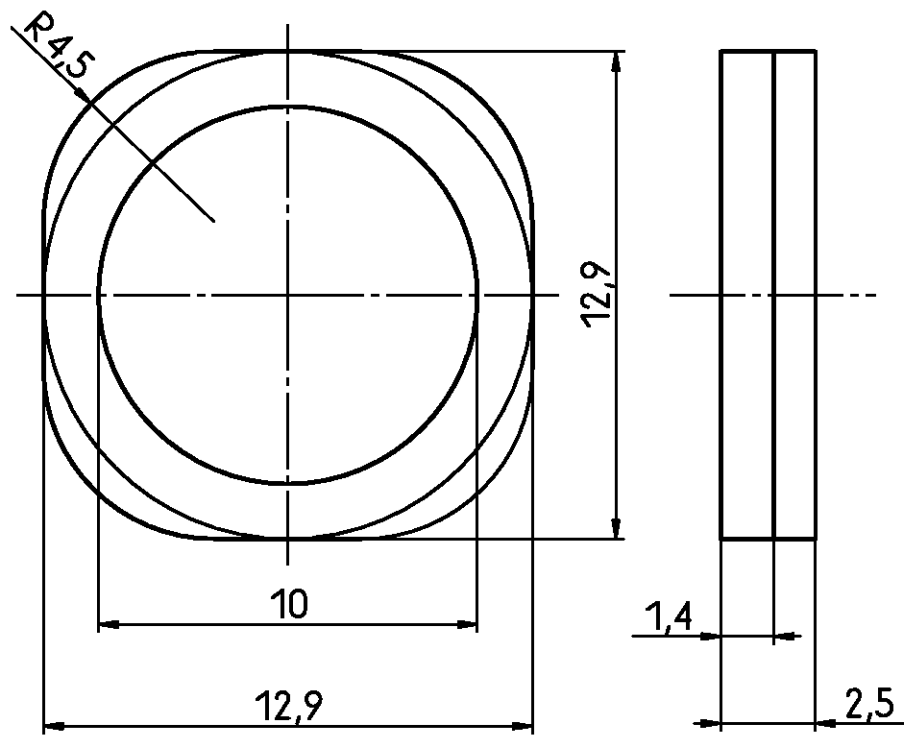

1 2 3 4

1 OBSOLETE PARTS: OBSOLETE CIS STREAMLINING PER D.RENAUD/D.SINISI

	Old Part Number	Tyco Part Number	colour
	V42254-A6210-L1	5-1393561-9	grey
1 OBSOLETE	V42254-A6210-L100	6-1393561-1	black

Tyco Electronics Corporation
Oostkamp - Belgium

LOC DIMENSIONS
GW IN MM

SCALE 5:1

WEIGHT

MATERIAL

PART NAME

bushing
D-Sub housing

PART NO.

V42254-A6210-L1-* -27

SHT. 1-

REV.	CHANGE ORDER	DATE	APP.	TOLERANCE UNLESS SPECIFIED OTHERWISE
A1	ECO-09-026495	02DEC09	AEG	
A	WO00/7013	03.07.00	KV	
01		01.08.88	VDW	

customer drawing number: C 5-1393561-9

OF 1

1 2 3 4

THIS INFORMATION IS CONFIDENTIAL AND PROPRIETARY TO TYCO ELECTRONICS CORPORATION AND ITS WORLDWIDE SUBSIDIARIES AND AFFILIATES. IT MAY NOT BE DISCLOSED TO ANYONE, OTHER THAN TYCO ELECTRONICS PERSONEL, WITHOUT WRITTEN AUTHORIZATION FROM TYCO ELECTRONICS CORPORATION, HARRISBURG, PENNSYLVANIA USA.

PROPRIETARY: