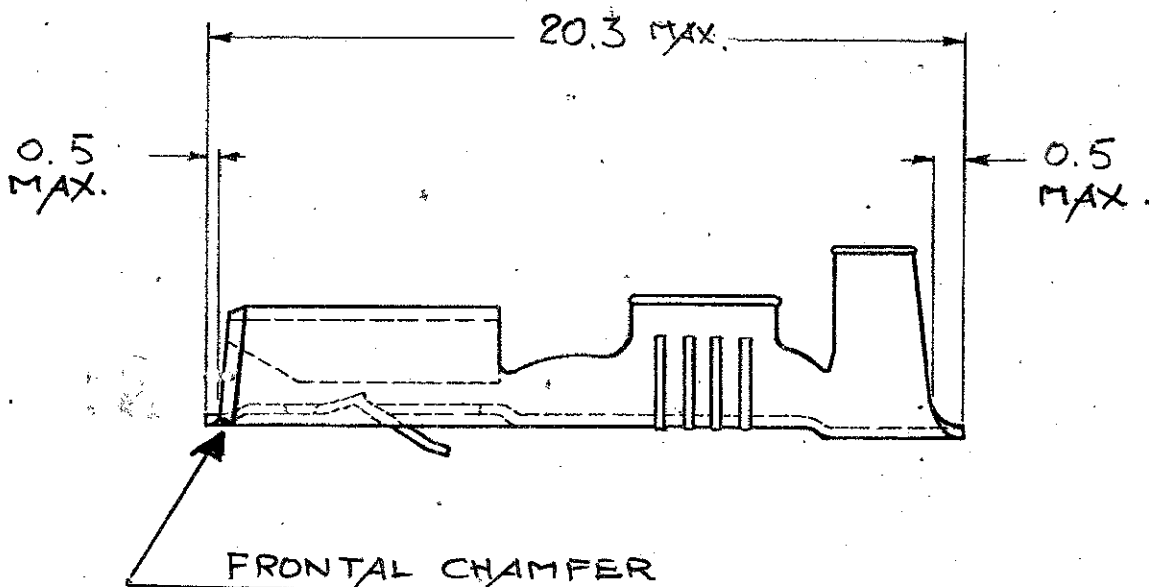

LOC	DIST	REVISIONS					
		P	LTR	DESCRIPTION	DATE	DWN	APVD
-	-		C	FIRST ISSUE	27NOV2008	HY	-

FOR STRIP VERSION SEE DRAWING 160558

	TIN PLATED	PHOS. BRONZE	5-160667-9	C
	TIN PLATED	BRASS	5-160667-2	A
	PLAIN	BRASS	5-160667-1	A
NOTE	FINISH	MATERIAL	P/N	REV

RELEASED FOR PUBLICATION 20

THIS DRAWING IS UNPUBLISHED.

© COPYRIGHT 20 BY TYCO ELECTRONICS CORPORATION. ALL RIGHTS RESERVED.

DIMENSIONS: mm	DWN	H. YAALI	27NOV2008	MATERIAL	-	FINISH	-
	CHK	-	-	Tyco Electronics Collegno (TO), C.so Fratelli Cervi, 15			
TOLERANCES UNLESS OTHERWISE SPECIFIED:	APVD	-	-	NAME			
	PRODUCT SPEC	-	-	6.3 MM SERIES FASTIN-FASTON RECEPTACLE, LOOSE PIECE			
0 PLC ±-	APPLICATION SPEC	-	-	SIZE	CAGE CODE	DRAWING NO	RESTRICTED TO
1 PLC ±0.3	WEIGHT	-	-	A4	00779	C-160667	-
2 PLC ±-	CUSTOMER DRAWING			SCALE	4:1	SHEET	1 OF 1
3 PLC ±-						REV	C
4 PLC ±-							
ANGLES ±-