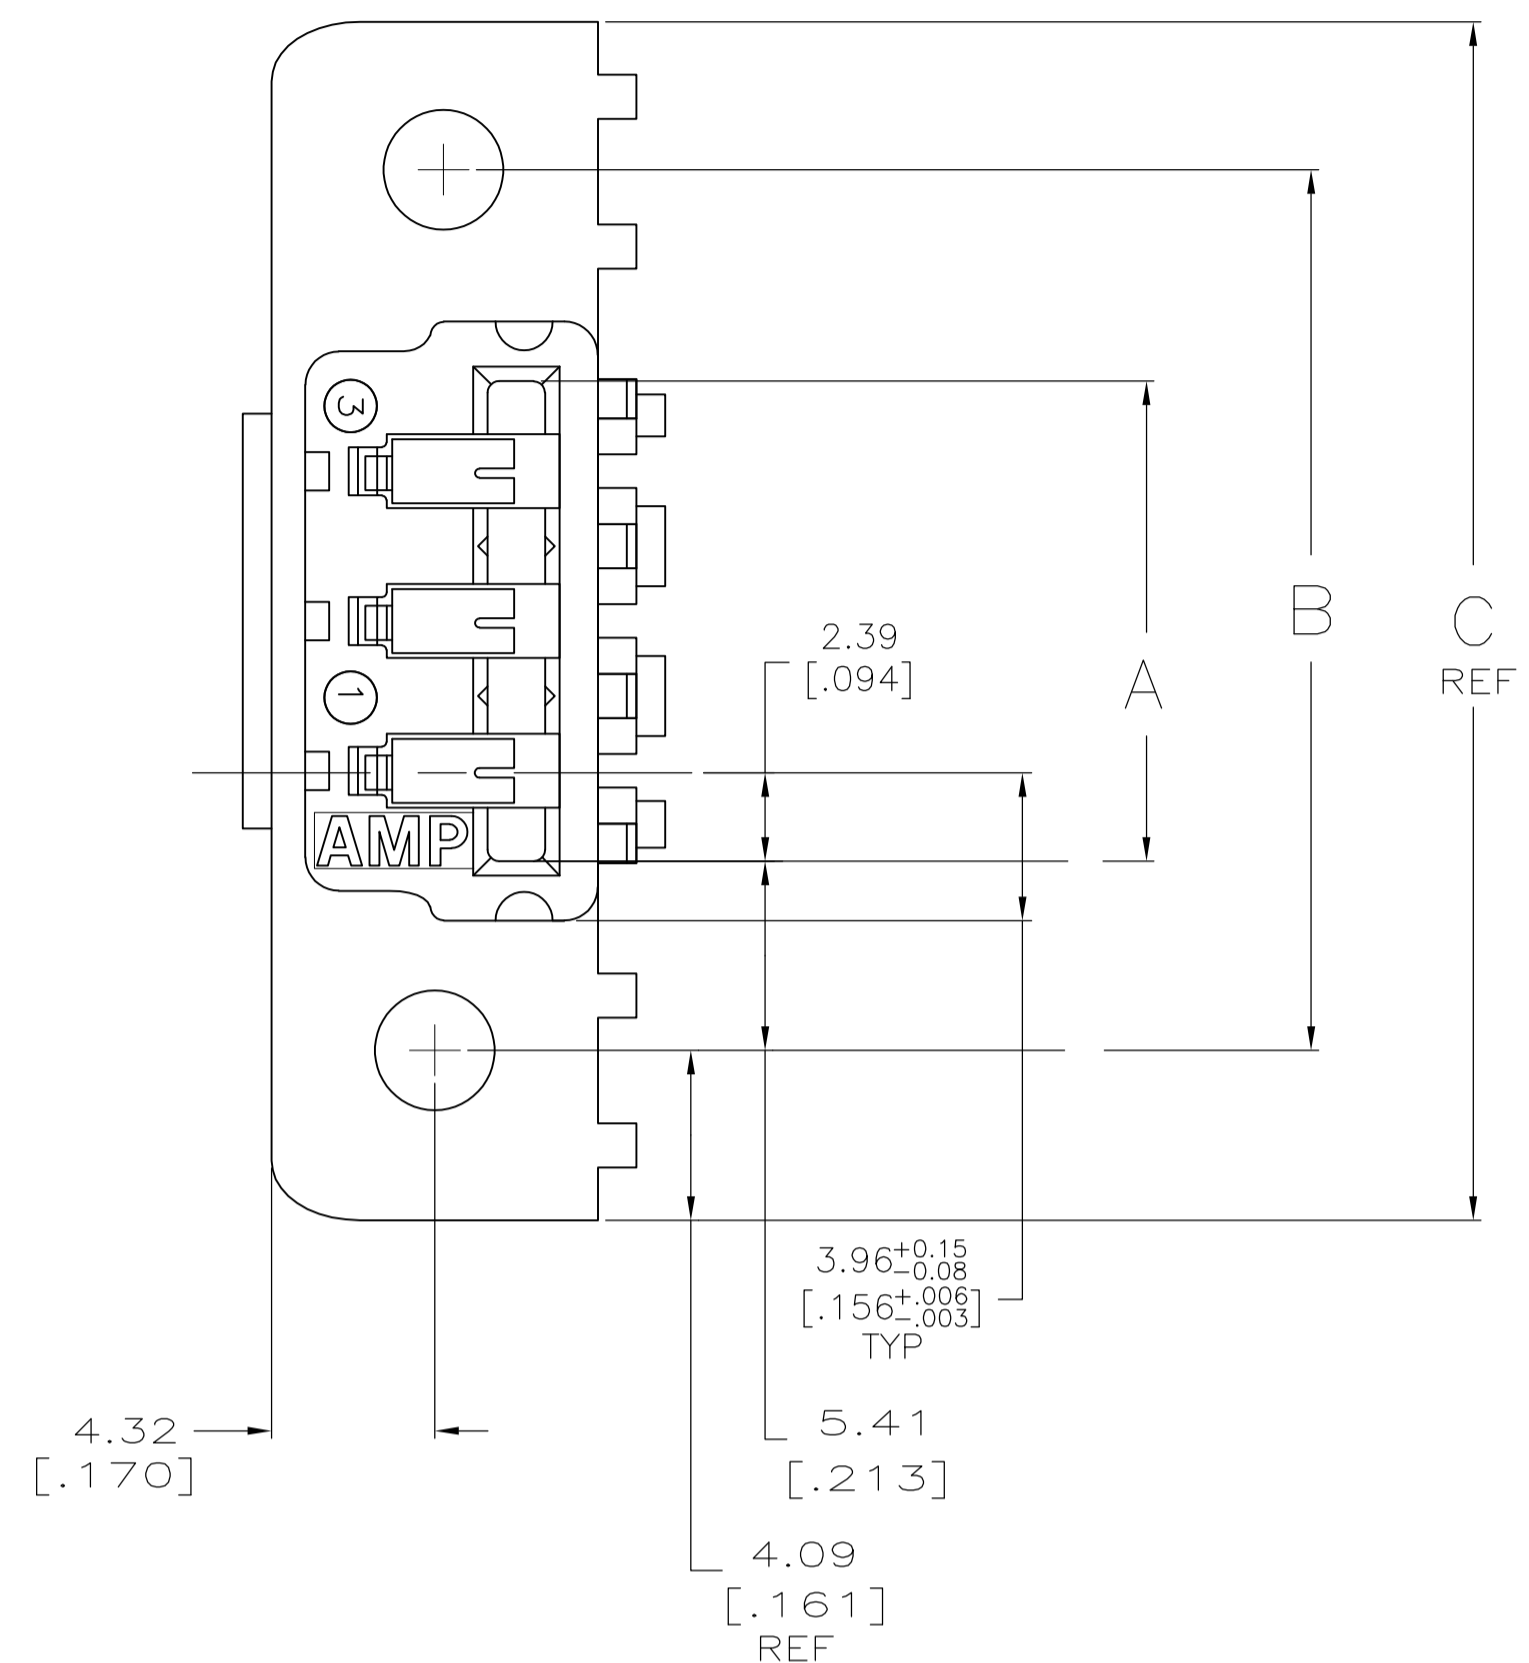

- MATERIAL:
CONNECTOR: POLYESTER UL94V-0 (RED).
CONTACTS: 0.30 [.012] THK COPPER ALLOY.
 - CONTACT ACCEPT #22 AWG WIRE WITH 2.41 [.095] MAXIMUM INSULATION DIAMETER.
 - CONNECTOR MATES WITH 1.57±0.20[.062±.008] THICK PC BOARD.
 - HOUSING FEATURES: CLOSED END, STANDARD MOUTH WITH MOUNTING EARS.
- ⚠ CONTACT FINISH: BRIGHT TIN-LEAD 0.00203[.000080] MIN THK.
 ⚠ CONTACT FINISH: MATTE WHISKER MITIGATED TIN 0.00203[.000080] MIN THICKNESS OVER NICKEL UNDERPLATE.
 ⚠ OBSOLETE PARTS: OBSOLETE CIS STREAMLINING PER D.RENAUD/D.SINISI