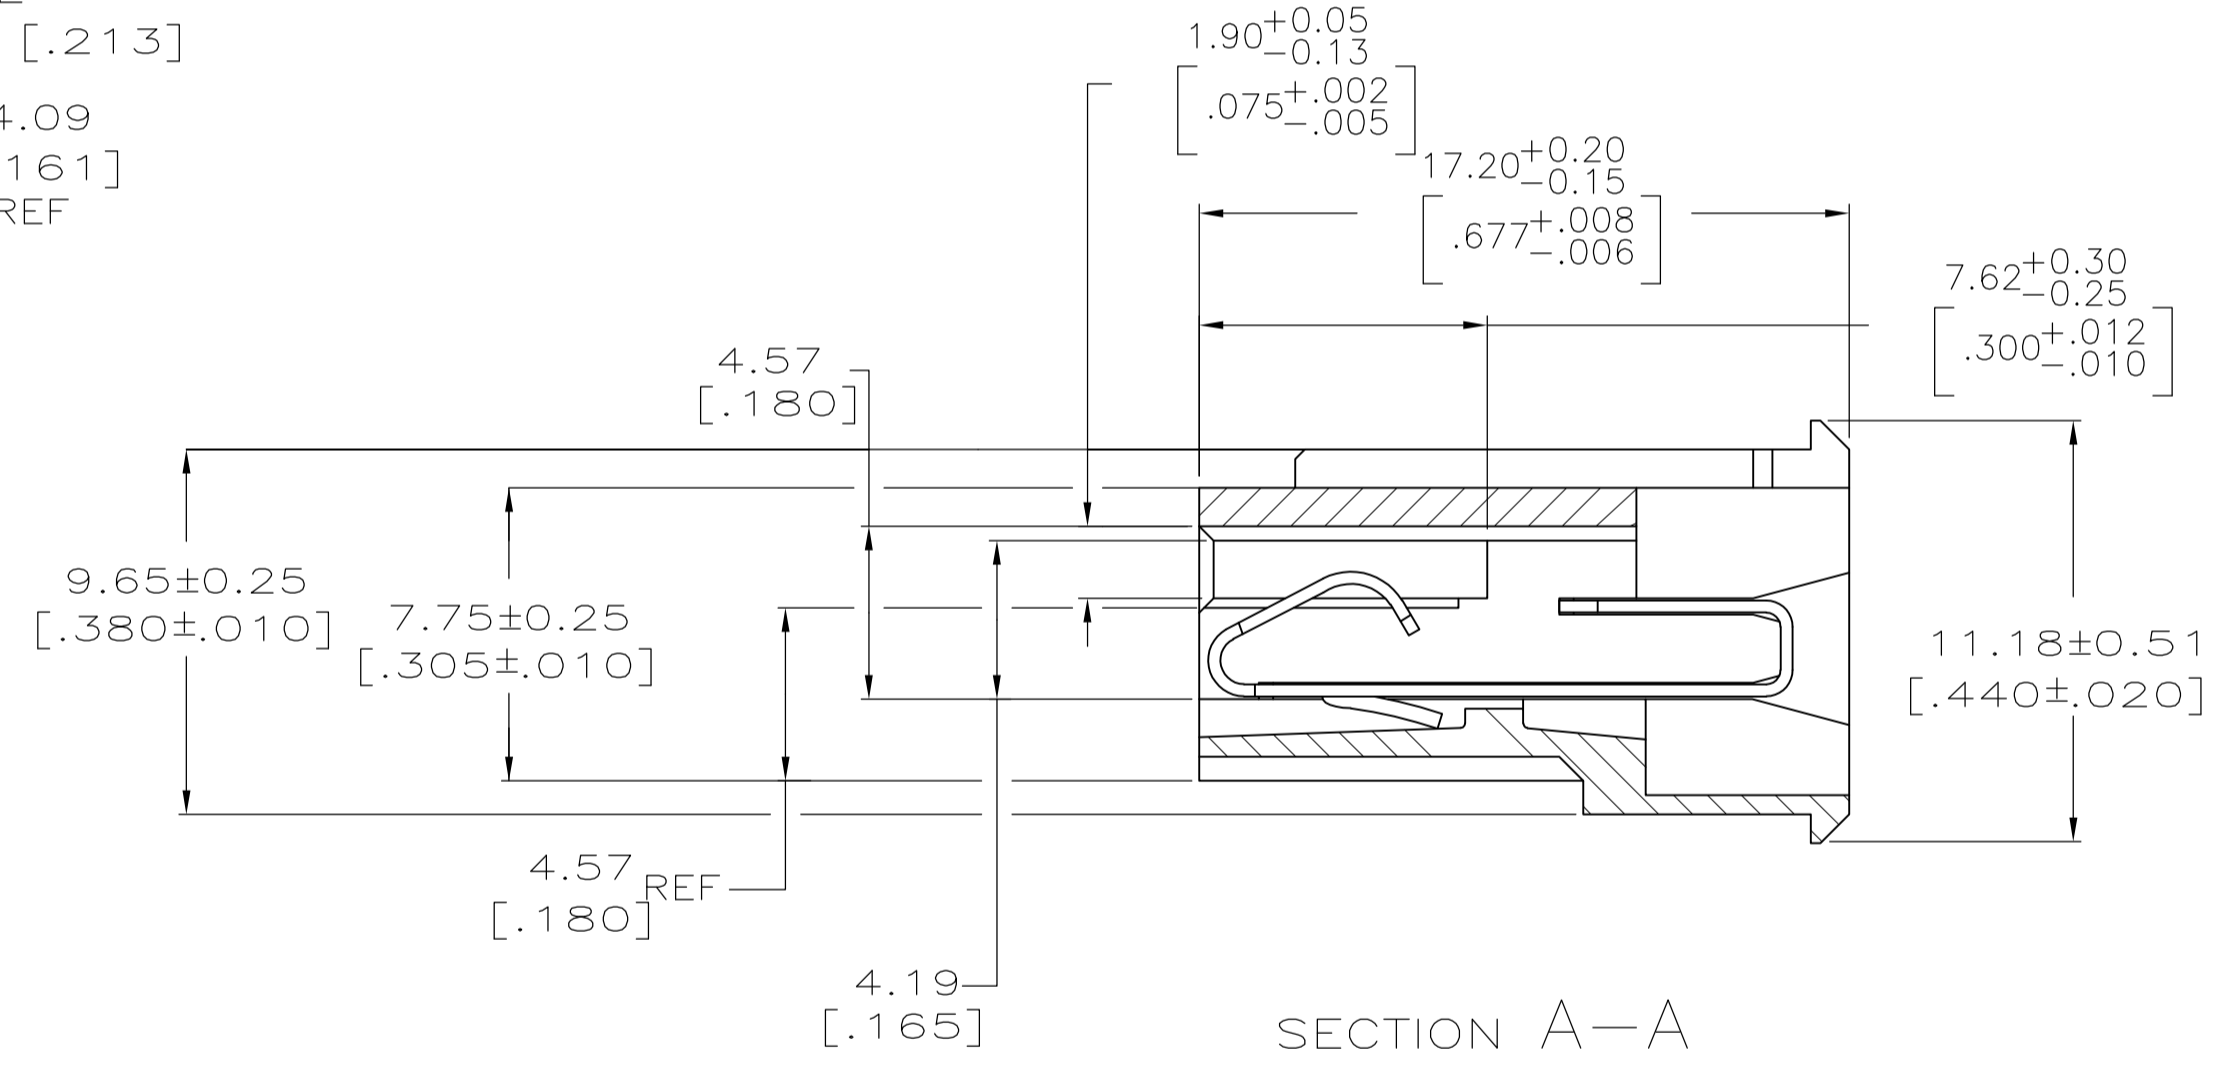

- MATERIAL:
CONNECTOR: POLYESTER UL94V-0 (RED).
CONTACTS: 0.30 [.012] THK COPPER ALLOY.
 - CONTACT ACCEPT #22 AWG WIRE WITH 2.41 [.095] MAXIMUM INSULATION DIAMETER.
 - CONNECTOR MATES WITH 1.57±0.20[.062±.008] THICK PC BOARD.
 - HOUSING FEATURES: CLOSED END, STANDARD MOUTH WITH MOUNTING EARS.
- ⚠ CONTACT FINISH: BRIGHT TIN-LEAD 0.00203[.000080] MIN THK.
 ⚠ CONTACT FINISH: MATTE WHISKER MITIGATED TIN 0.00203[.000080] MIN THICKNESS OVER NICKEL UNDERPLATE.
 ⚠ OBSOLETE PARTS: OBSOLETE CIS STREAMLINING PER D.RENAUD/D.SINISI