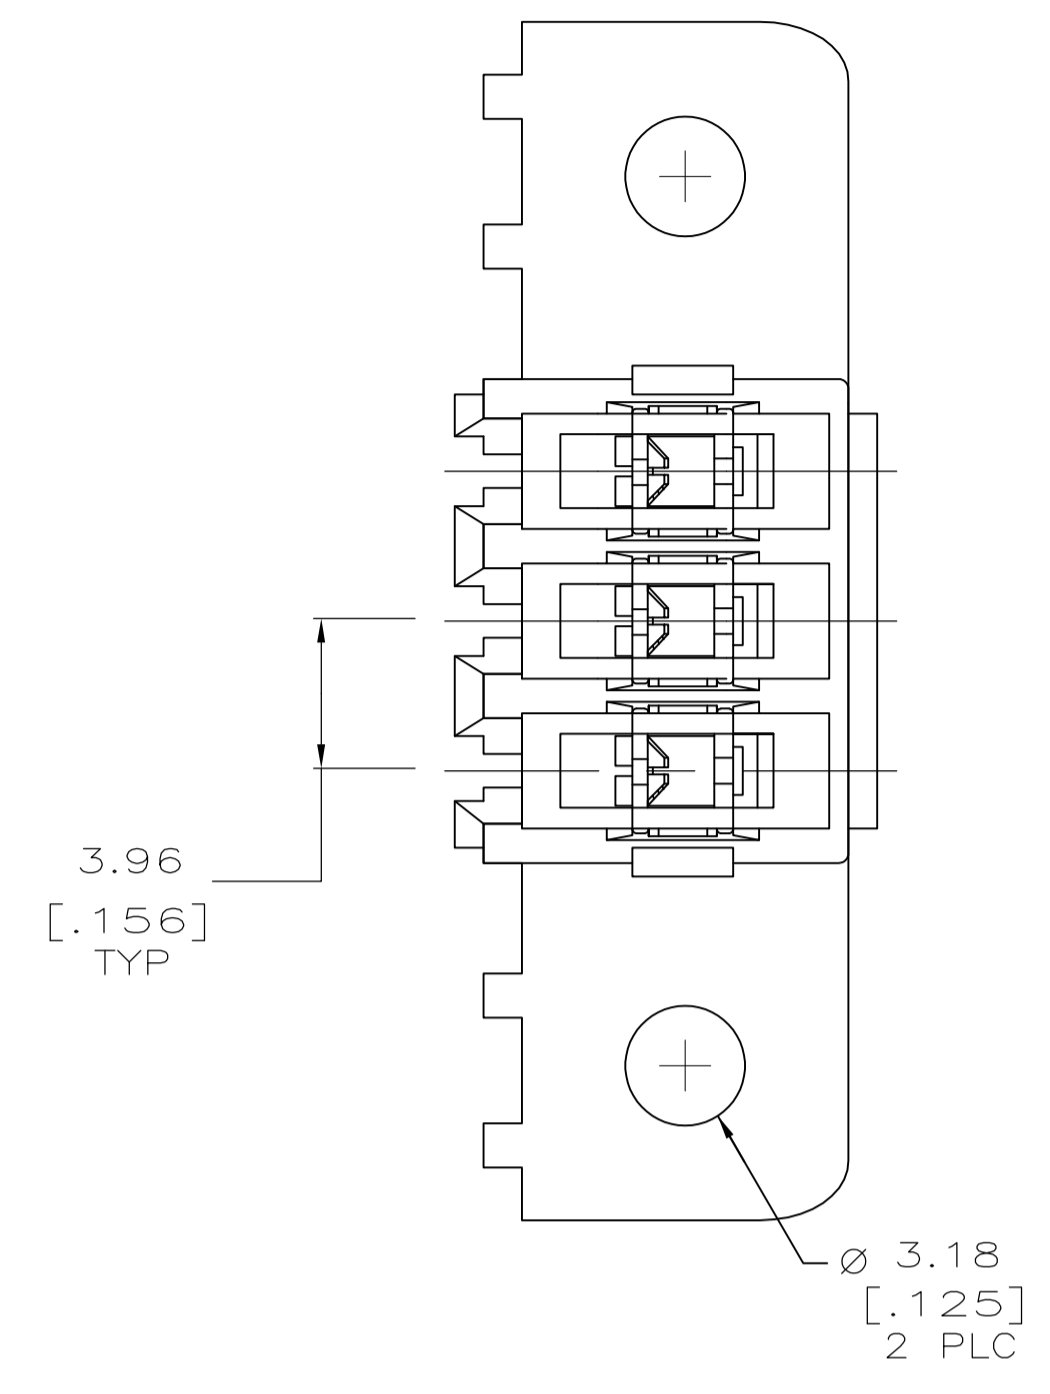

- MATERIAL:
CONNECTOR: POLYESTER UL94V-0 (RED).
CONTACTS: 0.30 [.012] THK COPPER ALLOY.
 - CONTACT ACCEPT #22 AWG WIRE WITH 2.41 [.095] MAXIMUM INSULATION DIAMETER.
 - CONNECTOR MATES WITH 1.57±0.20[.062±.008] THICK PC BOARD.
 - HOUSING FEATURES: CLOSED END, STANDARD MOUTH WITH MOUNTING EARS.
- ⚠ CONTACT FINISH: BRIGHT TIN-LEAD 0.00203[.000080] MIN THK.
 ⚠ CONTACT FINISH: MATTE WHISKER MITIGATED TIN 0.00203[.000080] MIN THICKNESS OVER NICKEL UNDERPLATE.
 ⚠ OBSOLETE PARTS: OBSOLETE CIS STREAMLINING PER D.RENAUD/D.SINISI