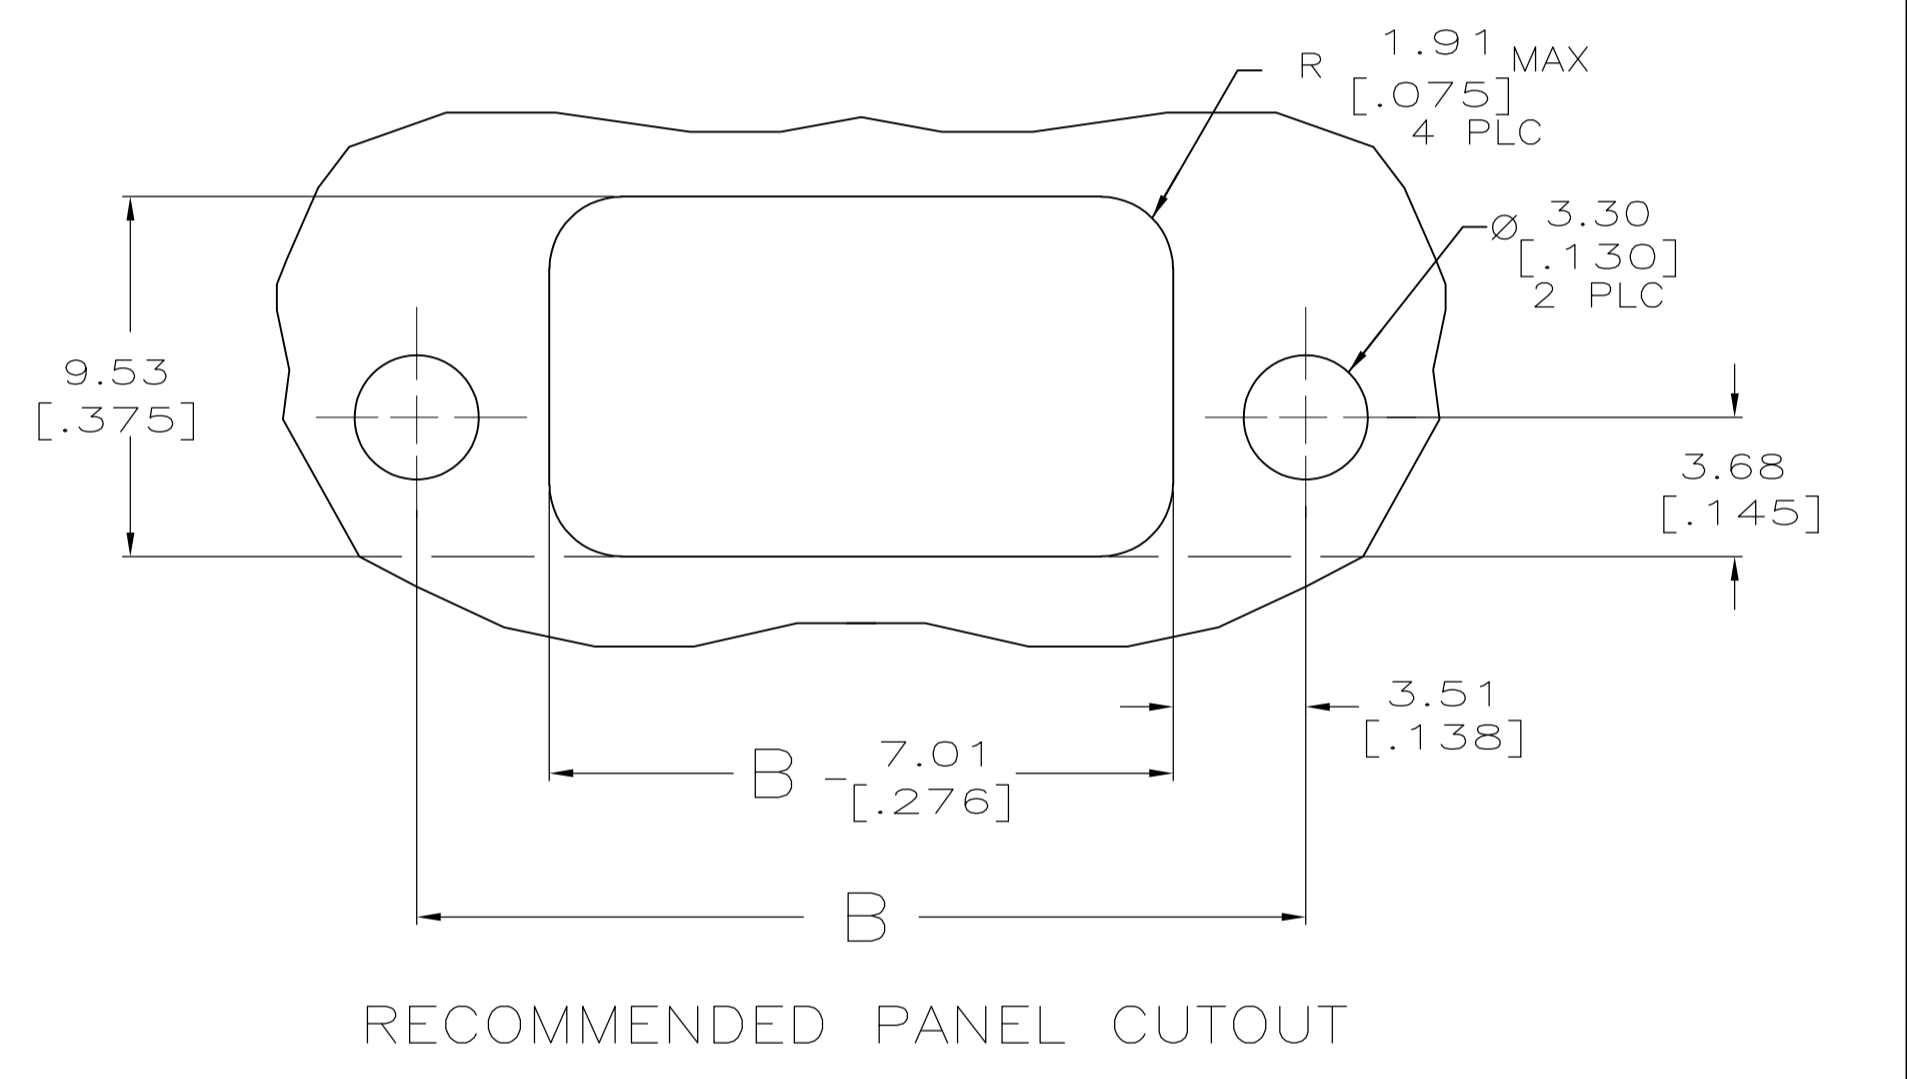

- MATERIAL:
CONNECTOR: POLYESTER UL94V-0 (RED).
CONTACTS: 0.30 [.012] THK COPPER ALLOY.
 - CONTACT ACCEPT #22 AWG WIRE WITH 2.41 [.095] MAXIMUM INSULATION DIAMETER.
 - CONNECTOR MATES WITH 1.57±0.20[.062±.008] THICK PC BOARD.
 - HOUSING FEATURES: CLOSED END, STANDARD MOUTH WITH MOUNTING EARS.
- ⚠ CONTACT FINISH: BRIGHT TIN-LEAD 0.00203[.000080] MIN THK.
 ⚠ CONTACT FINISH: MATTE WHISKER MITIGATED TIN 0.00203[.000080] MIN THICKNESS OVER NICKEL UNDERPLATE.
 ⚠ OBSOLETE PARTS: OBSOLETE CIS STREAMLINING PER D.RENAUD/D.SINISI