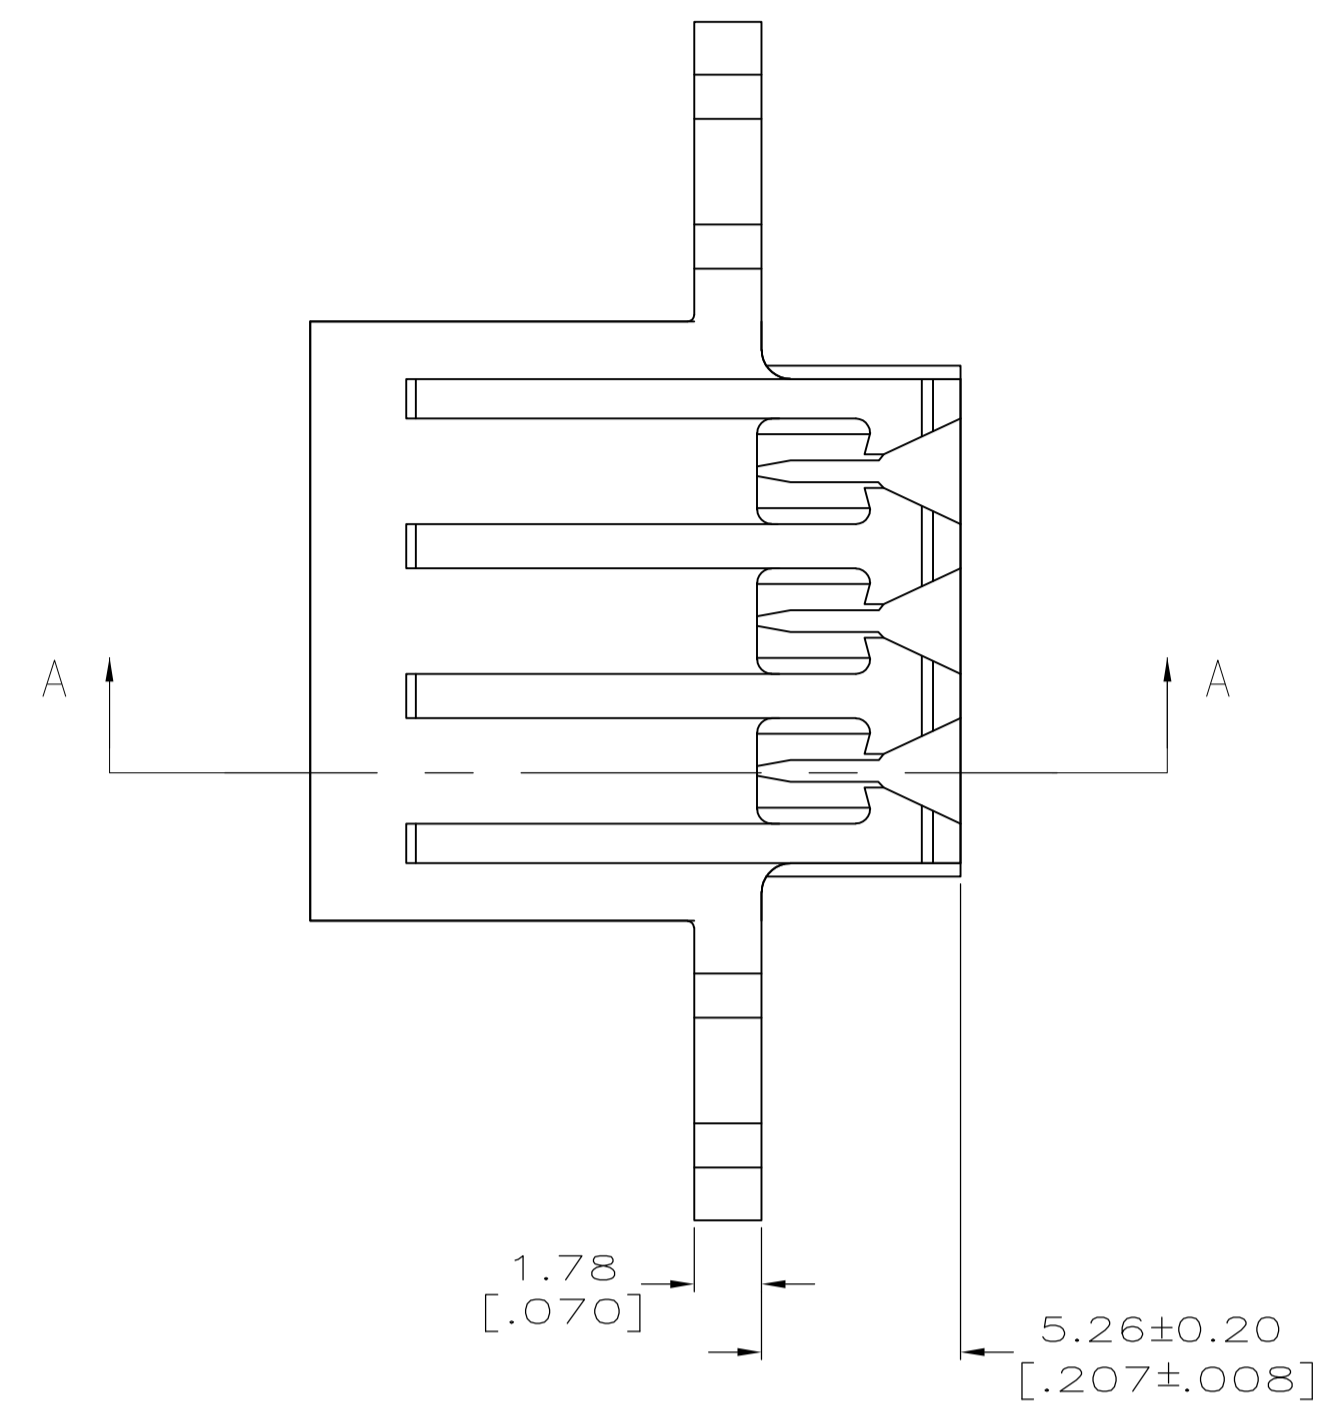

- MATERIAL:
CONNECTOR: POLYESTER UL94V-0 (RED).
CONTACTS: 0.30 [.012] THK COPPER ALLOY.
 - CONTACT ACCEPT #22 AWG WIRE WITH 2.41 [.095] MAXIMUM INSULATION DIAMETER.
 - CONNECTOR MATES WITH 1.57±0.20[.062±.008] THICK PC BOARD.
 - HOUSING FEATURES: CLOSED END, STANDARD MOUTH WITH MOUNTING EARS.
- ⚠ CONTACT FINISH: BRIGHT TIN-LEAD 0.00203[.000080] MIN THK.
 ⚠ CONTACT FINISH: MATTE WHISKER MITIGATED TIN 0.00203[.000080] MIN THICKNESS OVER NICKEL UNDERPLATE.
 ⚠ OBSOLETE PARTS: OBSOLETE CIS STREAMLINING PER D.RENAUD/D.SINISI