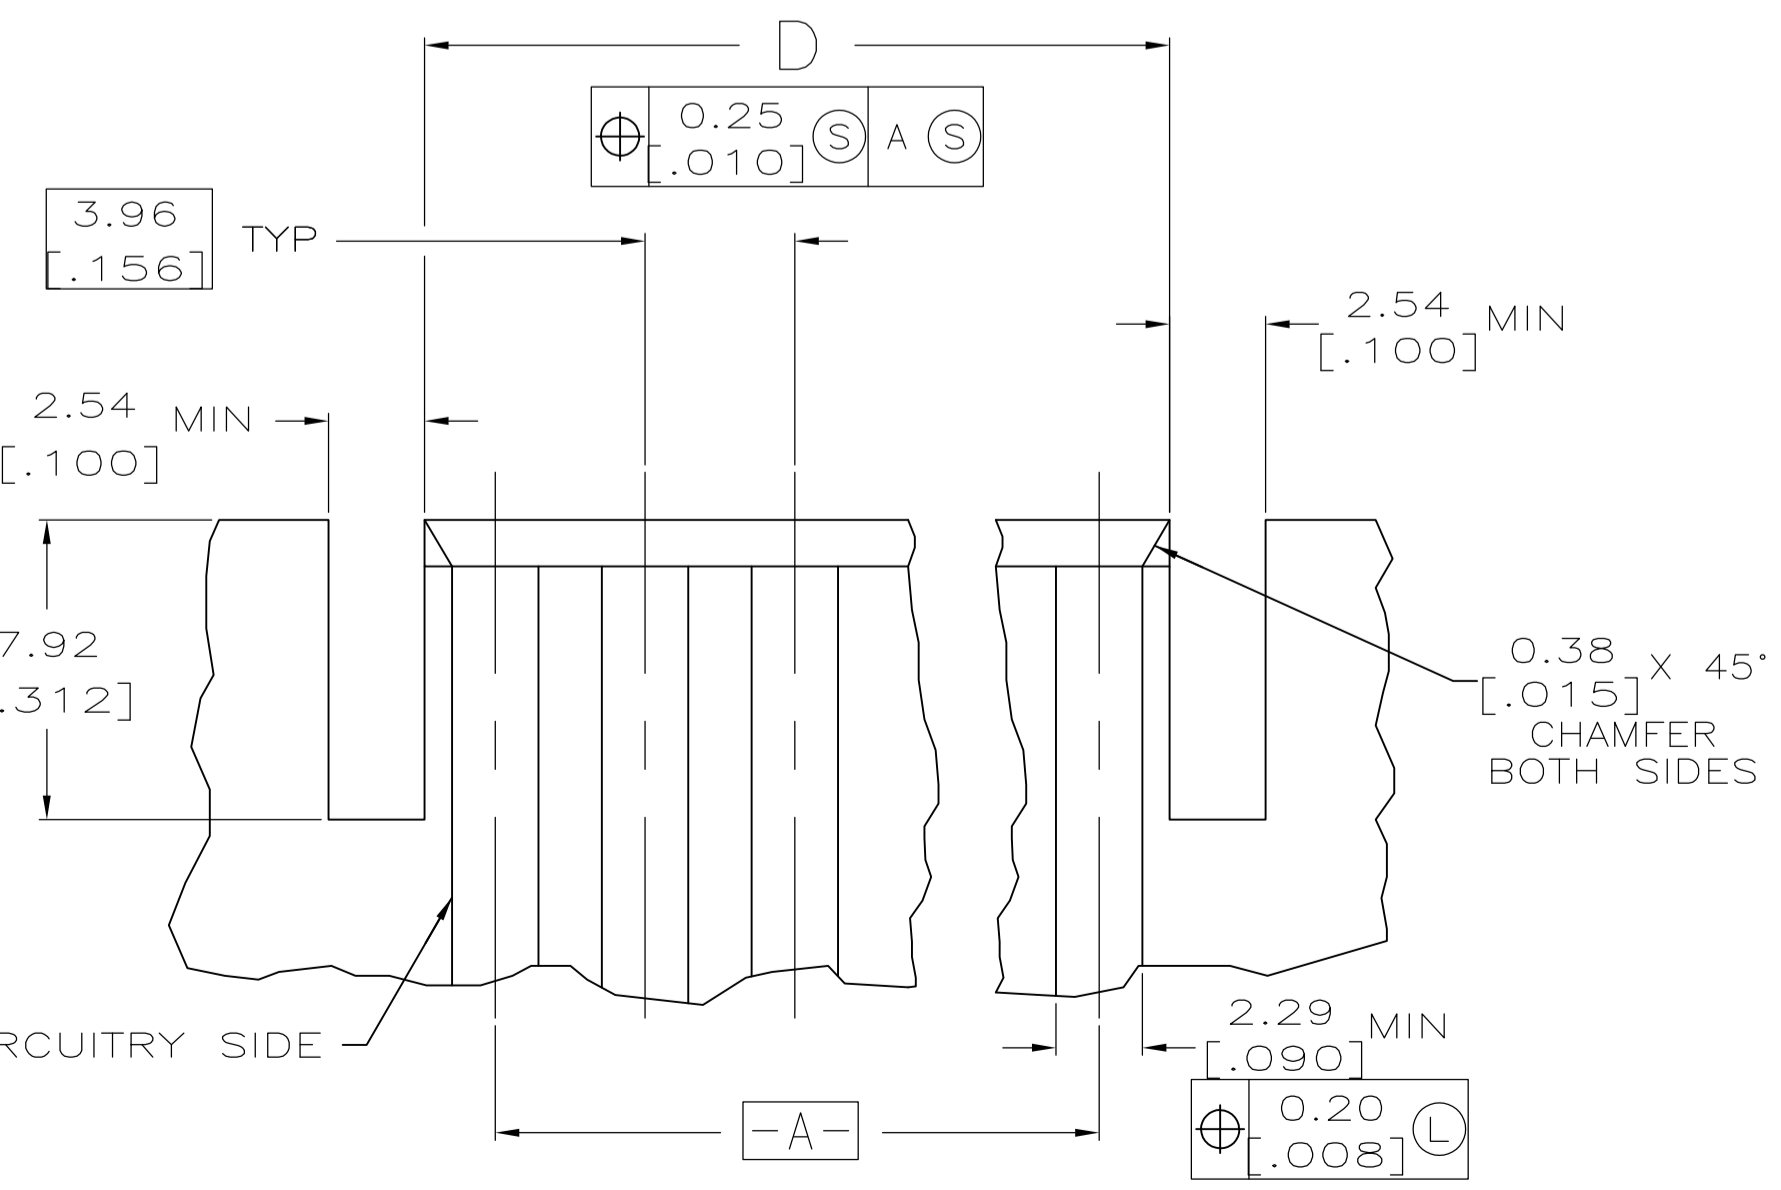

- MATERIAL:
CONNECTOR: POLYESTER UL94V-0 (RED).
CONTACTS: 0.30 [.012] THK COPPER ALLOY.
 - CONTACT ACCEPT #22 AWG WIRE WITH 2.41 [.095] MAXIMUM INSULATION DIAMETER.
 - CONNECTOR MATES WITH 1.57±0.20[.062±.008] THICK PC BOARD.
 - HOUSING FEATURES: CLOSED END, STANDARD MOUTH WITH MOUNTING EARS.
- ⚠ CONTACT FINISH: BRIGHT TIN-LEAD 0.00203[.000080] MIN THK.
 ⚠ CONTACT FINISH: MATTE WHISKER MITIGATED TIN 0.00203[.000080] MIN THICKNESS OVER NICKEL UNDERPLATE.
 ⚠ OBSOLETE PARTS: OBSOLETE CIS STREAMLINING PER D.RENAUD/D.SINISI