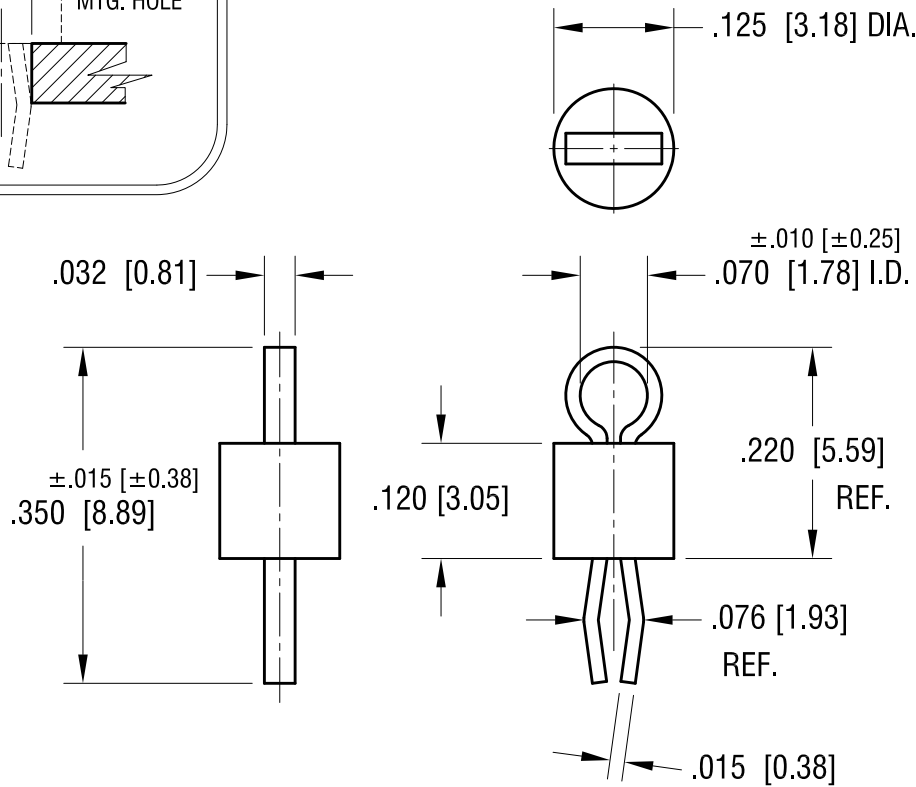

MTG. DETAIL

ACTUAL SIZE

NOTES:

- 1. TERMINAL:  
MAT'L - PHOSPHOR BRONZE WIRE
- 2. BASE:  
MAT'S - HEAT RESISTANT NYLON 46

PART NO.	BASE COLOR
5005	RED
5006	BLACK
5007	WHITE
5008	ORANGE
5009	YELLOW

DATE	DESCRIPTION	REV.
12.30.13	CHANGE AS PER ECN 13-120	F
12.04.08	CHANGE AS PER ECN 08-190	E

<b>KEYSTONE ELECTRONICS CORP.</b>			
www.keyelco.com • ASTORIA, N.Y. 11105-2017 • Tel (718) 956-8900			
PART NAME			
PC TEST POINT - COMPACT			
MATERIAL			
AS NOTED			
FINISH		DRN BY	DATE
SILVER PLATE		NT	12.09.08
		APP'D	SCALE
		LN	5X
TOLERANCES	INCH [MM]	CODE	DWG NO.
DECIMAL	± .005 [± 0.15]	C	<b>5005-5009</b>
ANGULAR	± 1°		
UNLESS OTHERWISE SPECIFIED			