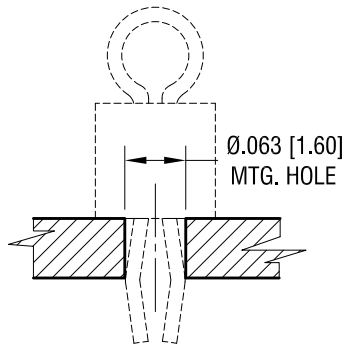

MTG. DETAIL

ACTUAL SIZE

NOTES:

- 1. TERMINAL:  
MAT'L - PHOSPHOR BRONZE WIRE
- 2. BASE:  
MAT'S - HEAT RESISTANT NYLON 46

PART NO.	BASE COLOR
5005	RED
5006	BLACK
5007	WHITE
5008	ORANGE
5009	YELLOW

DATE	DESCRIPTION	REV.
12.30.13	CHANGE AS PER ECN 13-120	F
12.04.08	CHANGE AS PER ECN 08-190	E