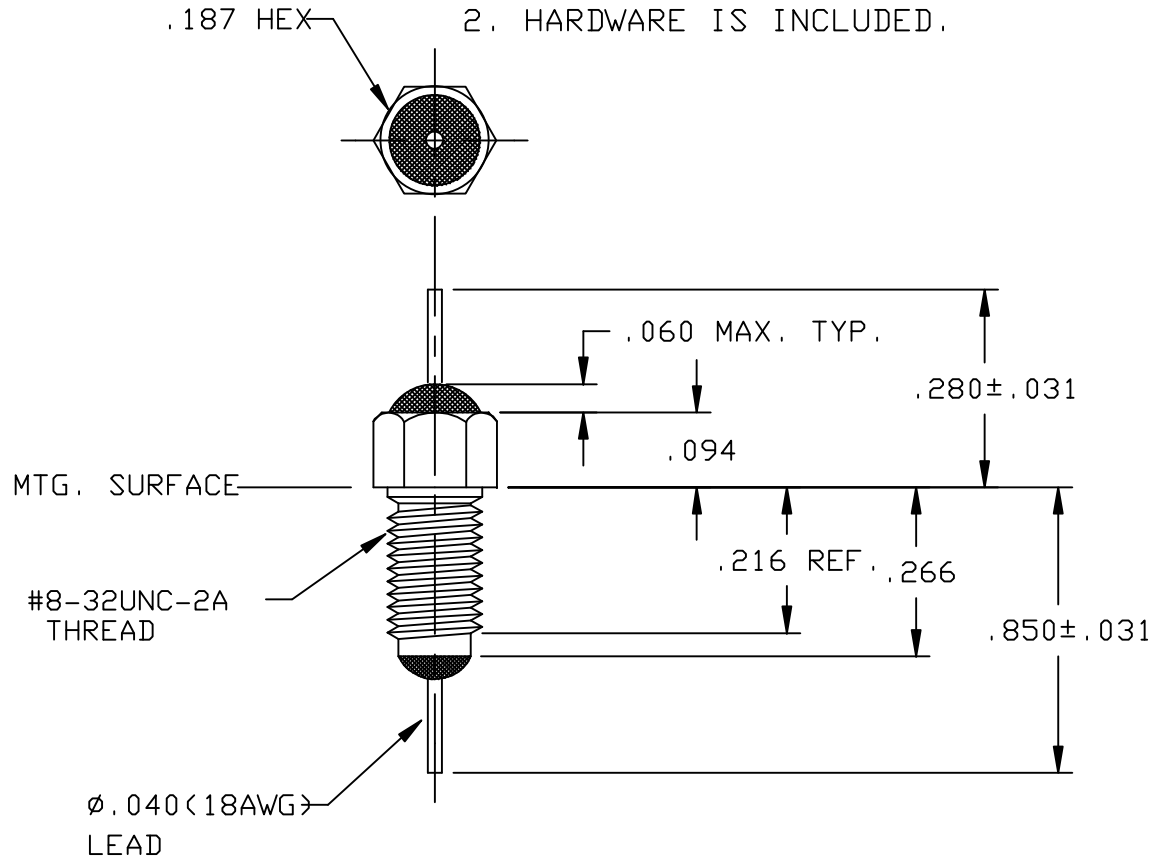

Email & Skype: info@chipsmall.com Web: www.chipsmall.com

Address: A1208, Overseas Decoration Building, #122 Zhenhua RD., Futian, Shenzhen, China

NOTES:

1. MAXIMUM MOUNTING TORQUE = 4 in.lbs.
2. HARDWARE IS INCLUDED.