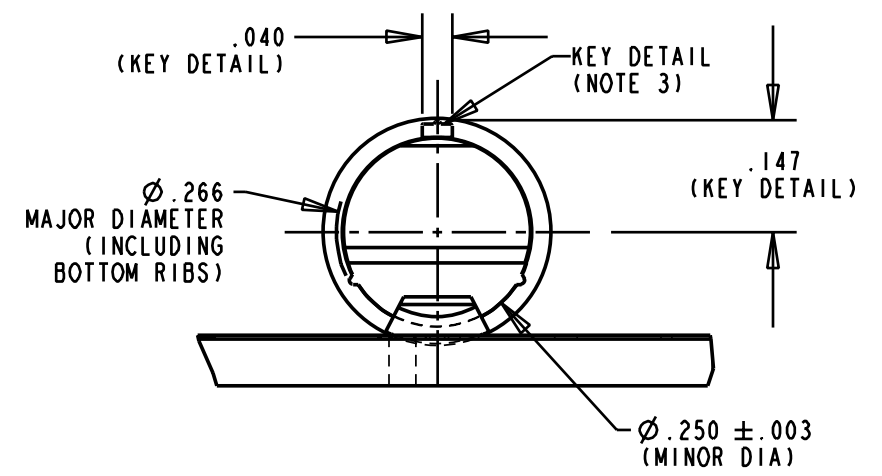

- NOTES:
1. COMPONENT TO BE MOLDED IN A CLEAR TRANSMISSIVE POLYCARBONATE.
 2. COMPONENT DESIGNED TO BE "SNAPPED" INTO FRONT PANEL FROM THE FRONT.
 3. KEY DETAIL FOR ALIGNMENT.
 4. LIGHTSOURCE: SINGLE COLOR SMT LEDs (DIALIGHT PART NUMBERS RED 597-3121-607, GREEN 597-3306-607, YELLOW 597-3406-607).
 5. DIALIGHT LIGHTPIPE PART NUMBER: 515-1104.

THIS DRAWING AND THE CONTENTS HEREIN ARE CONFIDENTIAL AND THE SOLE PROPERTY OF DIALIGHT. REPRODUCTION OF THIS DRAWING OR CONSTRUCTION OF ANY PARTS WITHIN THIS DRAWING ARE FORBIDDEN WITHOUT THE WRITTEN CONSENT OF DIALIGHT.		
SCALE 4:1 ALL DIM'S IN: INCHES (MM)	DRAWING NUMBER C-16635	REV A
TOLERANCES: UNLESS OTHERWISE SPECIFIED FRACTIONS: ±1/64 DECIMALS (.XX): ±.02 DECIMALS (.XXX): ±.015 DECIMALS (.XXXX): ±.0005 ANGLES: ±3°	TITLE SINGLE-ELEMENT LIGHTPIPE	
FINISH:	MATERIAL	
FSCM 83330	Dialight	1501 ROUTE 34 SOUTH FARMINGDALE, NJ 07727
	SHEET OF	FAMILY TABLE: