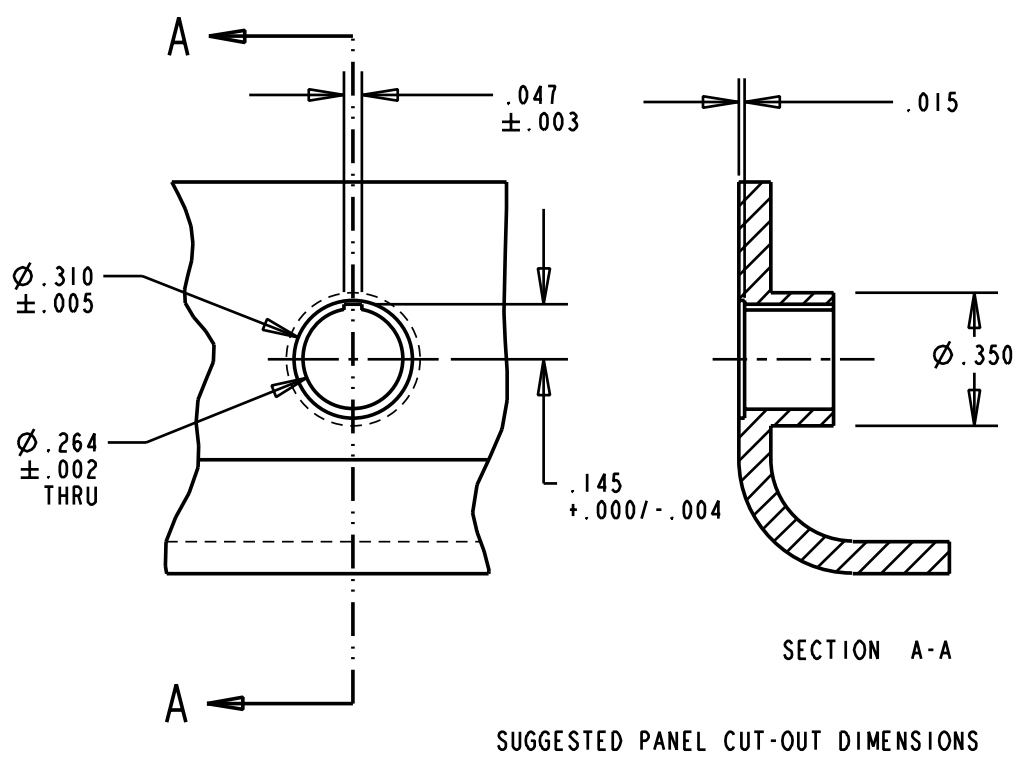

- NOTES:
1. COMPONENT TO BE MOLDED IN A CLEAR TRANSMISSIVE POLYCARBONATE.
 2. COMPONENT DESIGNED TO BE "SNAPPED" INTO FRONT PANEL FROM THE FRONT.
 3. KEY DETAIL FOR ALIGNMENT.
 4. LIGHTSOURCE: SINGLE COLOR SMT LEDs (DIALIGHT PART NUMBERS RED 597-3121-607, GREEN 597-3306-607, YELLOW 597-3406-607).
 5. DIALIGHT LIGHTPIPE PART NUMBER: 515-1104.

THIS DRAWING AND THE CONTENTS HEREIN ARE CONFIDENTIAL AND THE SOLE PROPERTY OF DIALIGHT. REPRODUCTION OF THIS DRAWING OR CONSTRUCTION OF ANY PARTS WITHIN THIS DRAWING ARE FORBIDDEN WITHOUT THE WRITTEN CONSENT OF DIALIGHT.		
SCALE 4:1 ALL DIM'S IN: INCHES (MM)	DRAWING NUMBER C-16635	REV A
TOLERANCES: UNLESS OTHERWISE SPECIFIED FRACTIONS: ±1/64 DECIMALS (.XX): ±.02 DECIMALS (.XXX): ±.015 DECIMALS (.XXXX): ±.0005 ANGLES: ±3°	TITLE SINGLE-ELEMENT LIGHTPIPE	
FINISH:	MATERIAL	
FSCM 83330	Dialight	1501 ROUTE 34 SOUTH FARMINGDALE, NJ 07727
	SHEET OF	FAMILY TABLE: