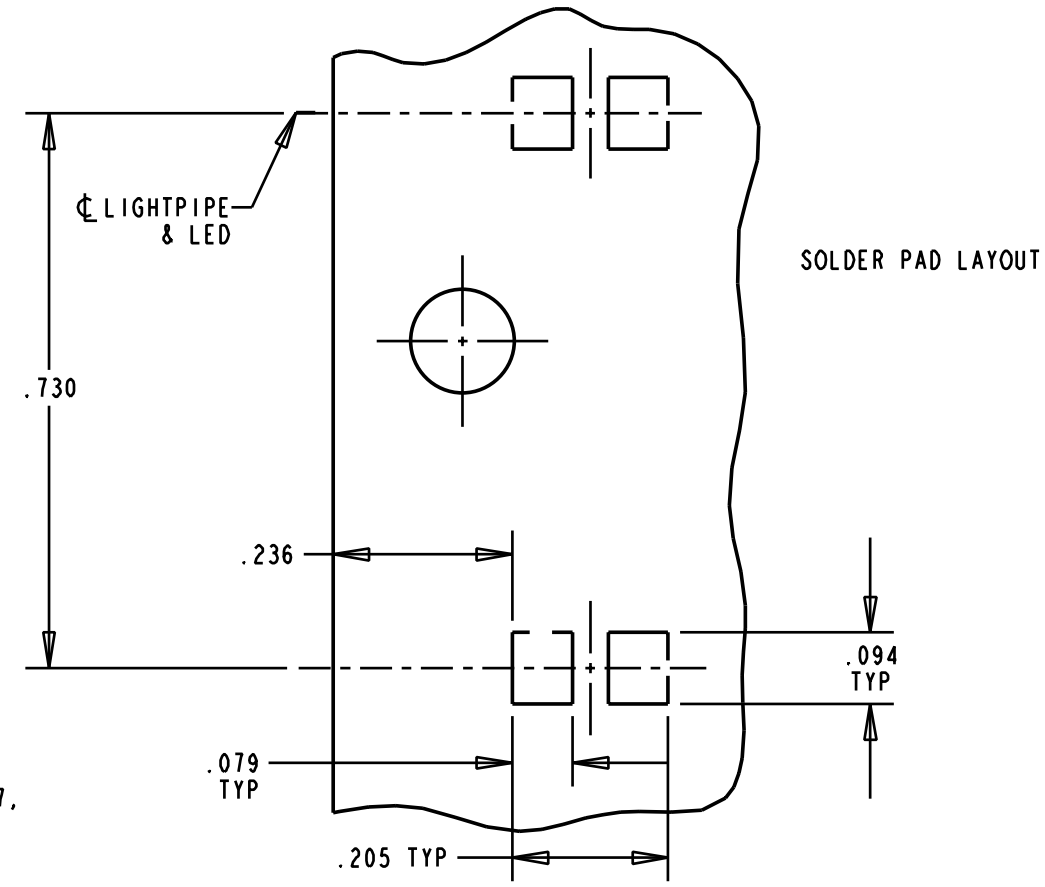

- NOTES:
1. COMPONENT TO BE MOLDED IN A CLEAR TRANSMISSIVE POLYCARBONATE.
 2. COMPONENT DESIGNED TO BE "SNAPPED" INTO FRONT PANEL FROM THE FRONT.
 3. KEY DETAIL FOR ALIGNMENT.
 4. LIGHTSOURCE: SINGLE COLOR SMT LEDs (DIALIGHT PART NUMBERS RED 597-3121-607, GREEN 597-3306-607, YELLOW 597-3406-607).
 5. DIALIGHT LIGHTPIPE PART NUMBER: 515-1104.

THIS DRAWING AND THE CONTENTS HEREIN ARE CONFIDENTIAL AND THE SOLE PROPERTY OF DIALIGHT. REPRODUCTION OF THIS DRAWING OR CONSTRUCTION OF ANY PARTS WITHIN THIS DRAWING ARE FORBIDDEN WITHOUT THE WRITTEN CONSENT OF DIALIGHT.		
SCALE 4:1 ALL DIM'S IN: INCHES (MM)	DRAWING NUMBER C-16635	REV A
TOLERANCES: UNLESS OTHERWISE SPECIFIED FRACTIONS: ±1/64 DECIMALS (.XX): ±.02 DECIMALS (.XXX): ±.015 DECIMALS (.XXXX): ±.0005 ANGLES: ±3°	TITLE SINGLE-ELEMENT LIGHTPIPE	
FINISH:	MATERIAL	
FSCM 83330	Dialight	1501 ROUTE 34 SOUTH FARMINGDALE, NJ 07727
	SHEET OF	FAMILY TABLE: