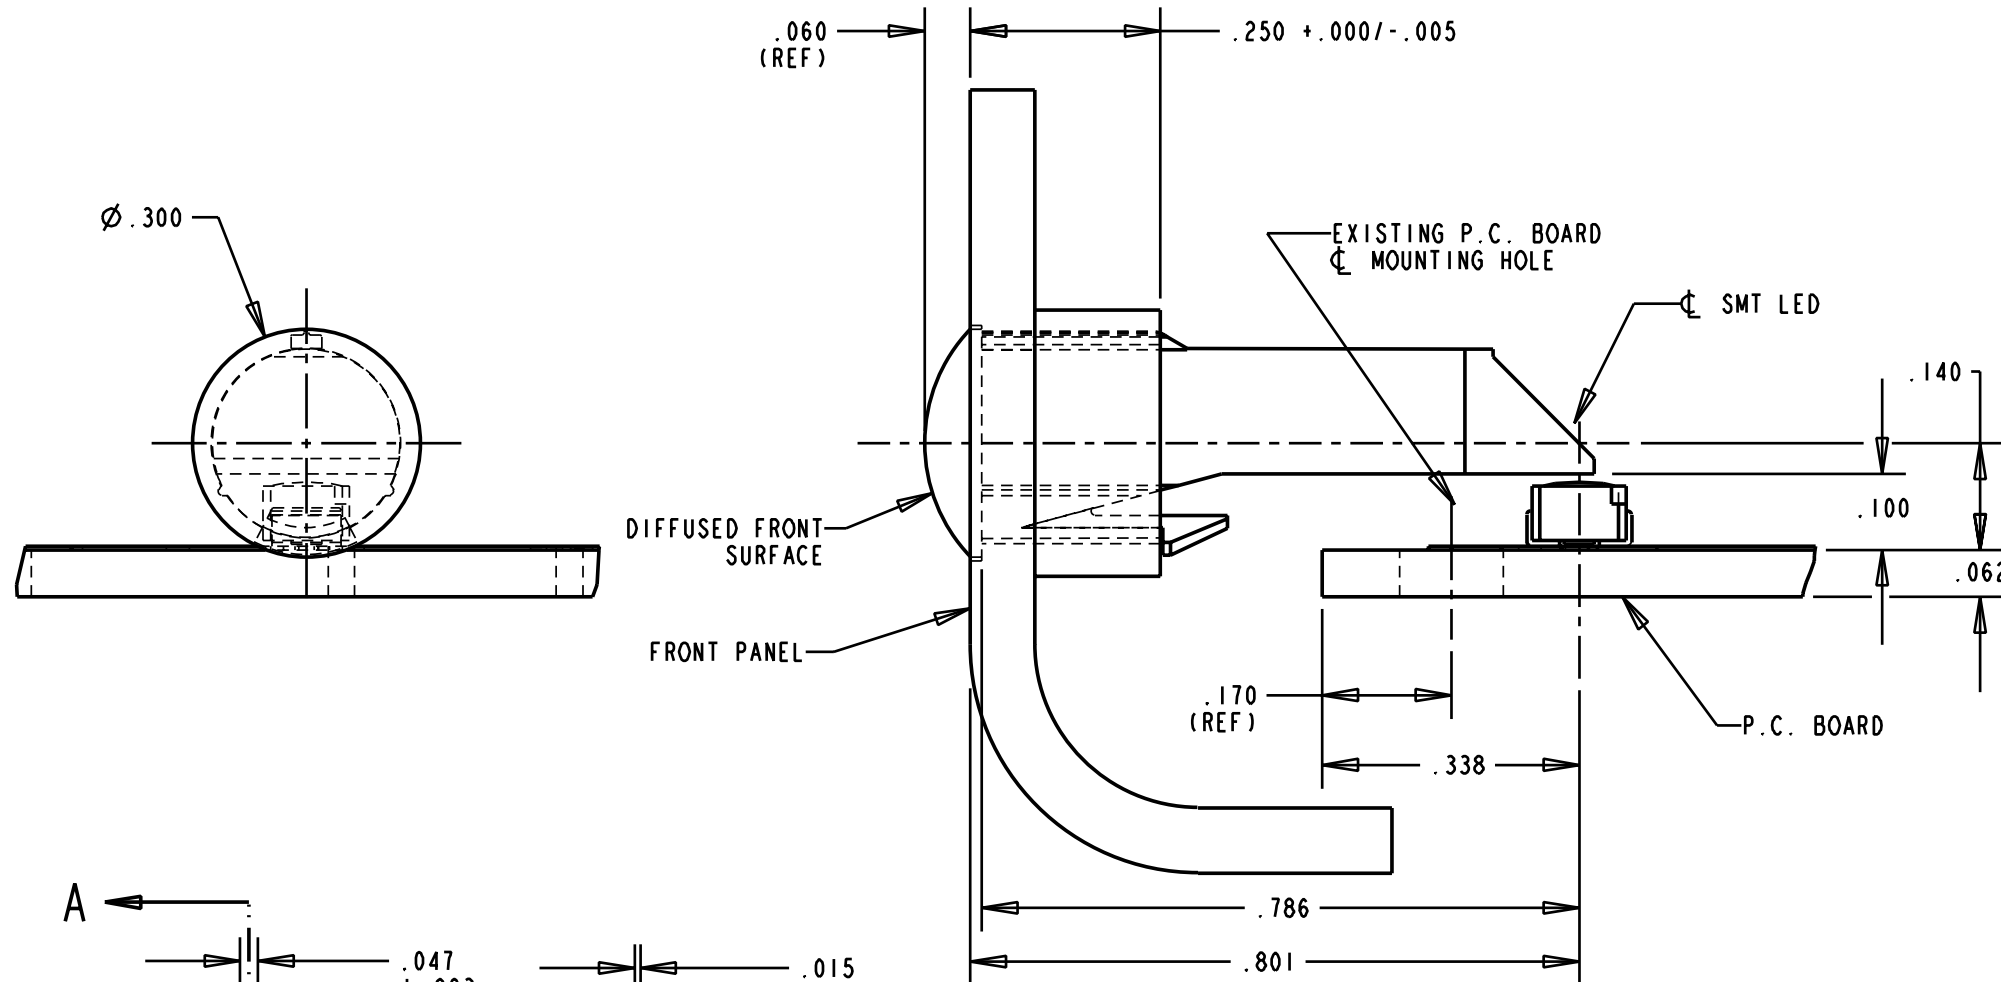

- NOTES:
1. COMPONENT TO BE MOLDED IN A CLEAR TRANSMISSIVE POLYCARBONATE.
 2. COMPONENT DESIGNED TO BE "SNAPPED" INTO FRONT PANEL FROM THE FRONT.
 3. KEY DETAIL FOR ALIGNMENT.
 4. LIGHTSOURCE: SINGLE COLOR SMT LEDs (DIALIGHT PART NUMBERS RED 597-3121-607, GREEN 597-3306-607, YELLOW 597-3406-607).
 5. DIALIGHT LIGHTPIPE PART NUMBER: 515-1104.

THIS DRAWING AND THE CONTENTS HEREIN ARE CONFIDENTIAL AND THE SOLE PROPERTY OF DIALIGHT. REPRODUCTION OF THIS DRAWING OR CONSTRUCTION OF ANY PARTS WITHIN THIS DRAWING ARE FORBIDDEN WITHOUT THE WRITTEN CONSENT OF DIALIGHT.		
SCALE 4:1 ALL DIM'S IN: INCHES (MM)	DRAWING NUMBER C-16635	REV A
TOLERANCES: UNLESS OTHERWISE SPECIFIED FRACTIONS: ±1/64 DECIMALS (.XX): ±.02 DECIMALS (.XXX): ±.015 DECIMALS (.XXXX): ±.0005 ANGLES: ±3°	TITLE SINGLE-ELEMENT LIGHTPIPE	
FINISH:	MATERIAL	
FSCM 83330	Dialight	1501 ROUTE 34 SOUTH FARMINGDALE, NJ 07727
	SHEET OF	FAMILY TABLE: