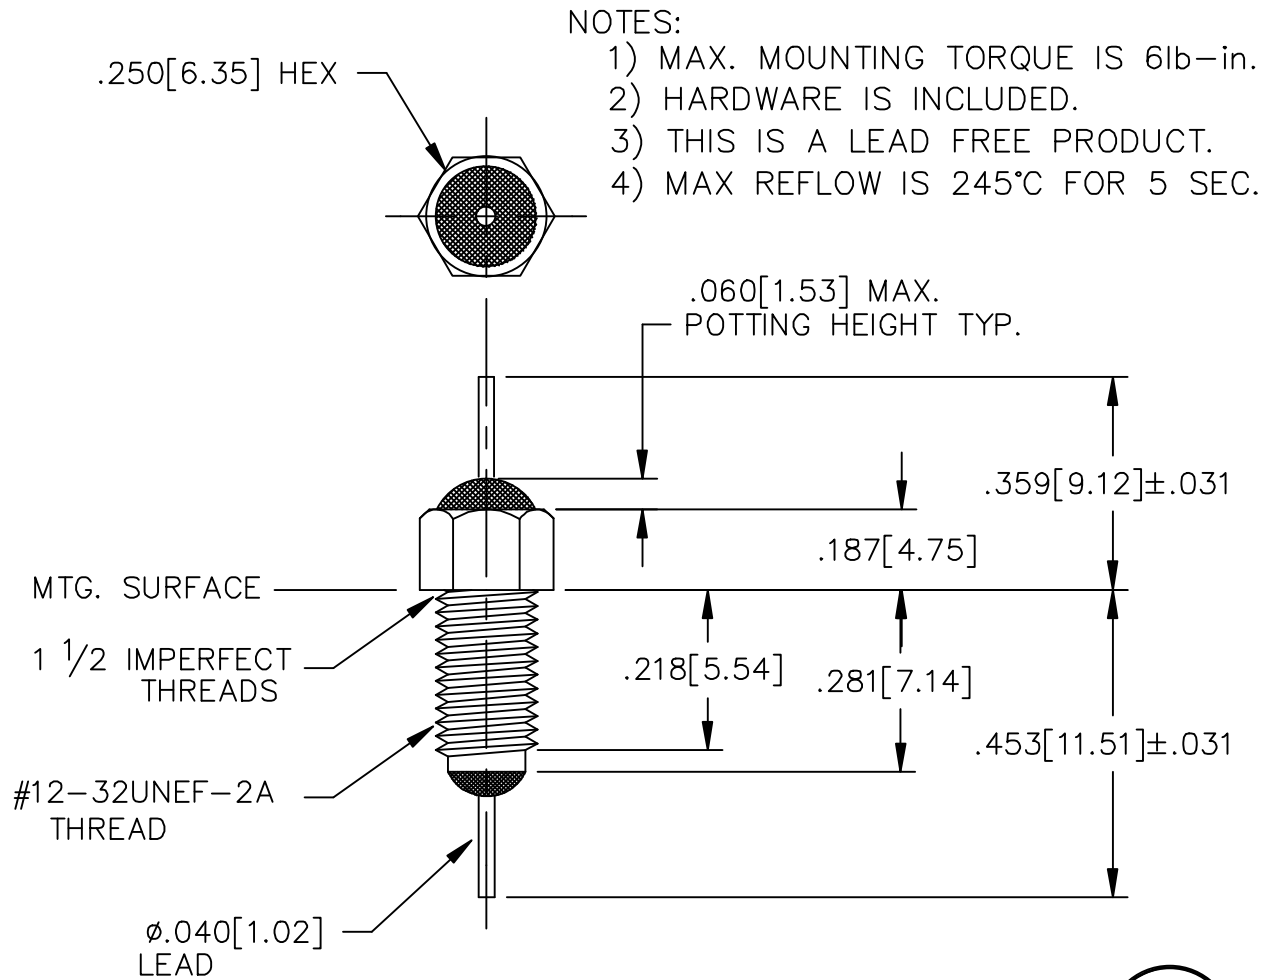

LEAD FINISH: SILVER	
BUSHING FINISH: SILVER	
CAPACITANCE	3000pF MIN.
TEMP. RANGE	-55°C TO 125°C
CURRENT	10 AMP MAX.
WORKING VOLTAGE -55°C TO 125°C	115VAC @ 400Hz 500VDC MAX.
D.C. RESISTANCE	.01ohms MAX.
MIN. I.L. PER MIL-STD-220 AT 25°C NO LOAD	
FREQ. MHz	I.L. (db)
10	12
30	20
100	45
300	60
500	--
1GHz	60
10GHz	60