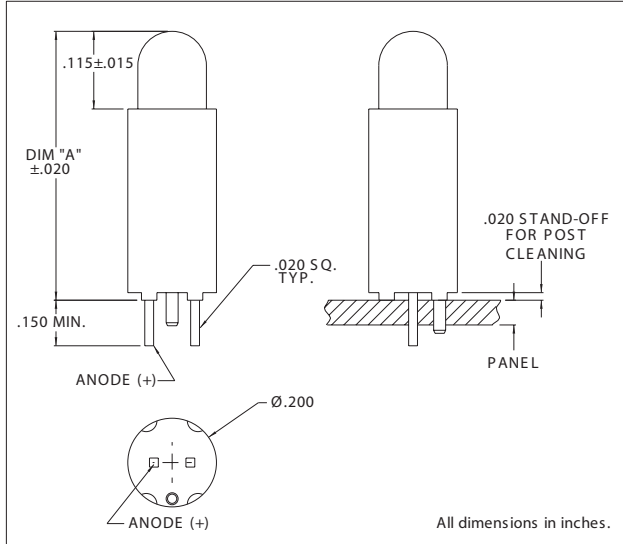

## 5310F Series T-1 LED Circuit Board Indicator

#### Features

- Block mounting, height and spacing alignment saves assembly cost and time.
- Standoffs prevent flux entrapment.
- Press-in mounting pin secures assembly to PC board while soldering.

Housing: Black Nylon, UL94V-O