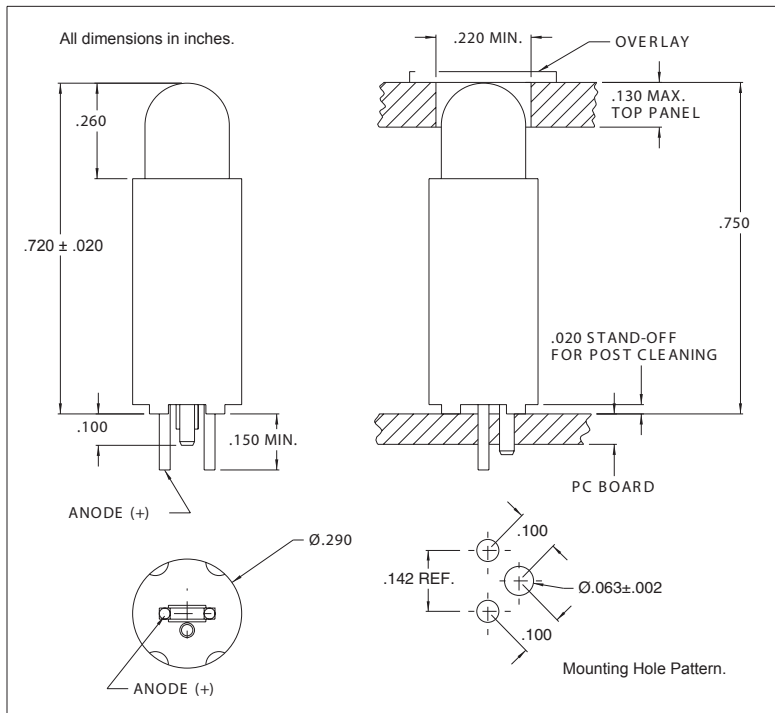

Features

- Block mounting design assures height and side-by-side spacing-alignment saves assembly costs.
- UltraBriteT-1 3/4 LED lamp, non-diffused narrow beam high intensity light.
- Press-in mounting pin secures assembly to PC board for soldering.
- Stand offs prevent flux entrapment.
- RoHS Compliant